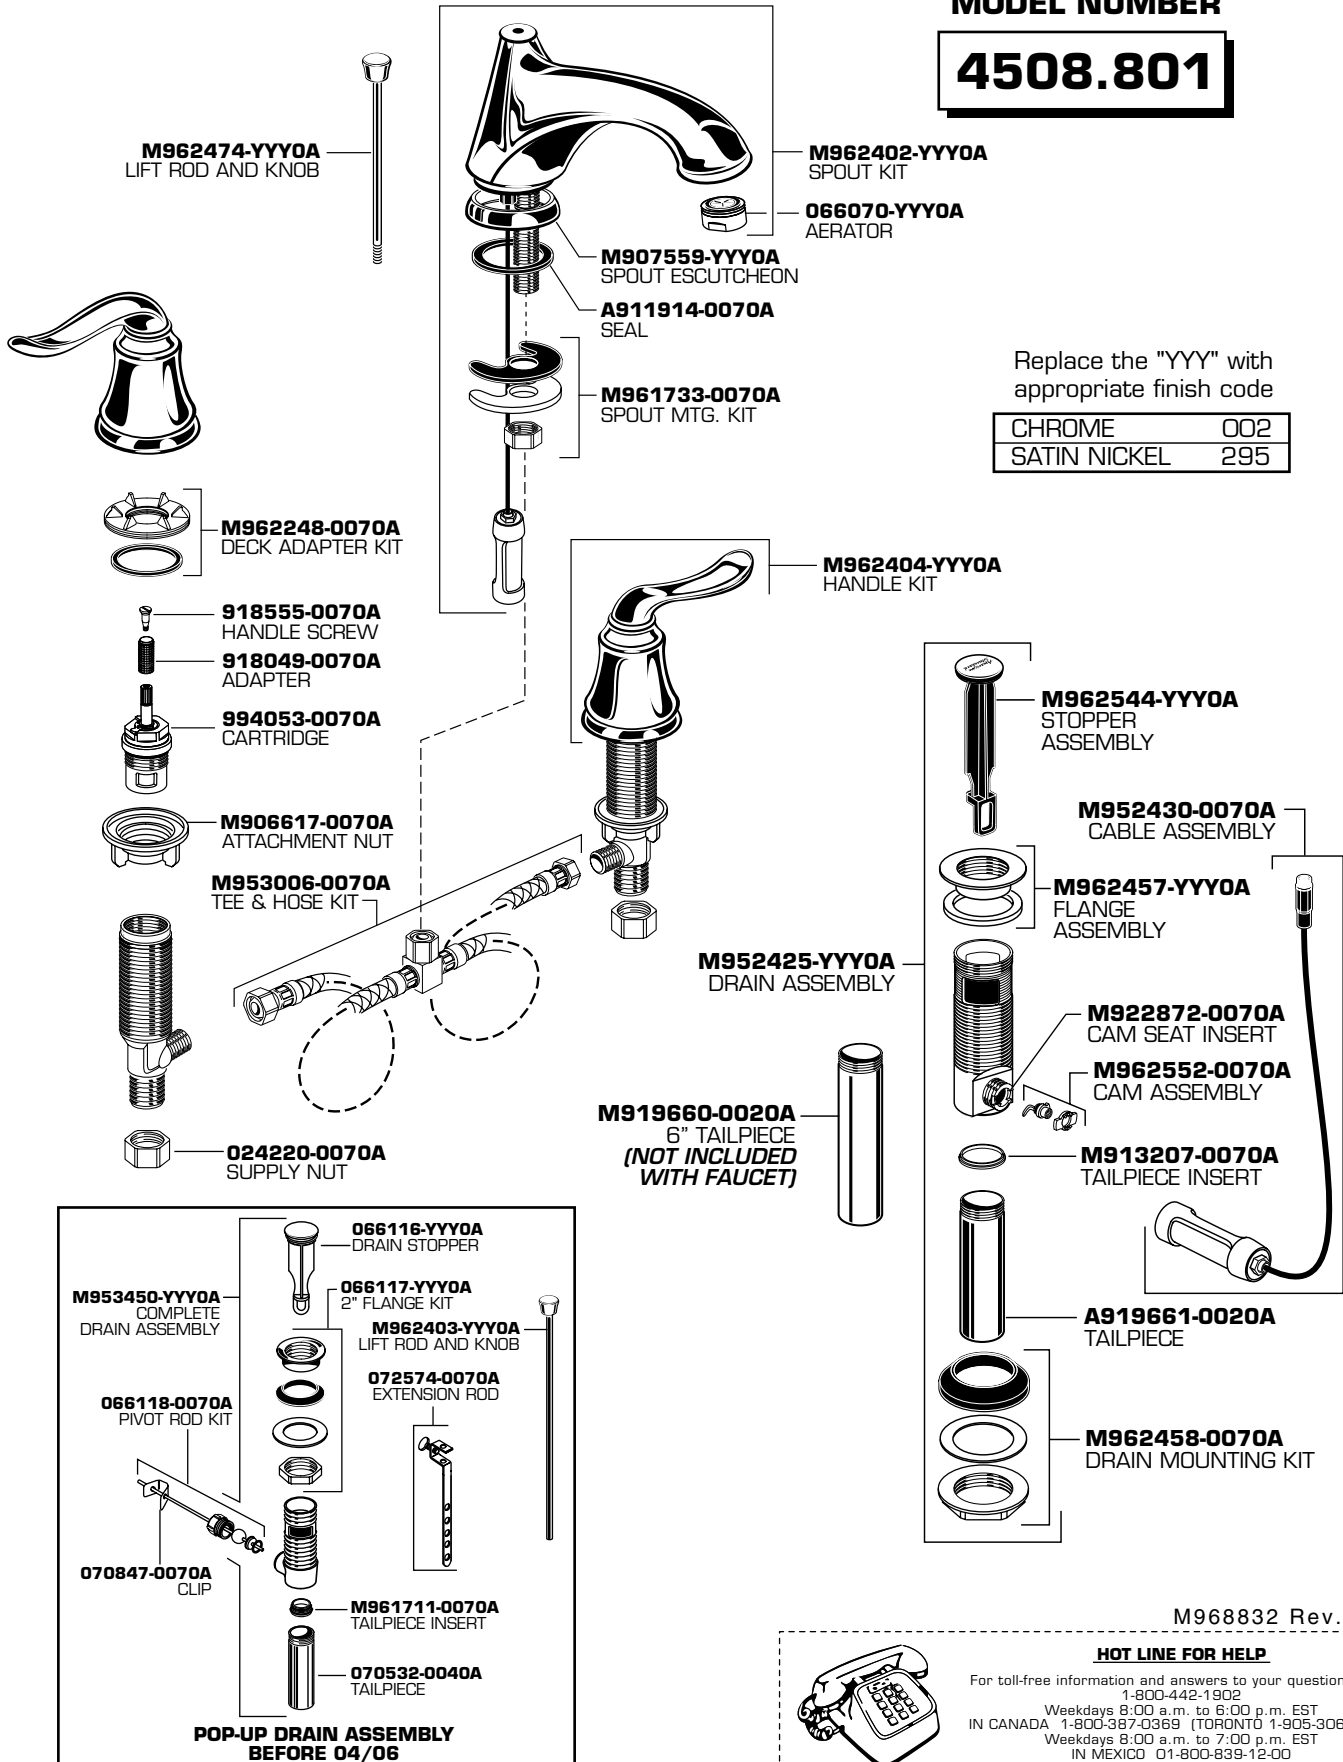

American Standard

PRINCETON Spread Lavatory Faucet with Pop-up Drain

MODEL NUMBER

4508.801

Replace the "YYY" with appropriate finish code

CHROME	002
SATIN NICKEL	295

M968832 Rev.1.3

HOT LINE FOR HELP