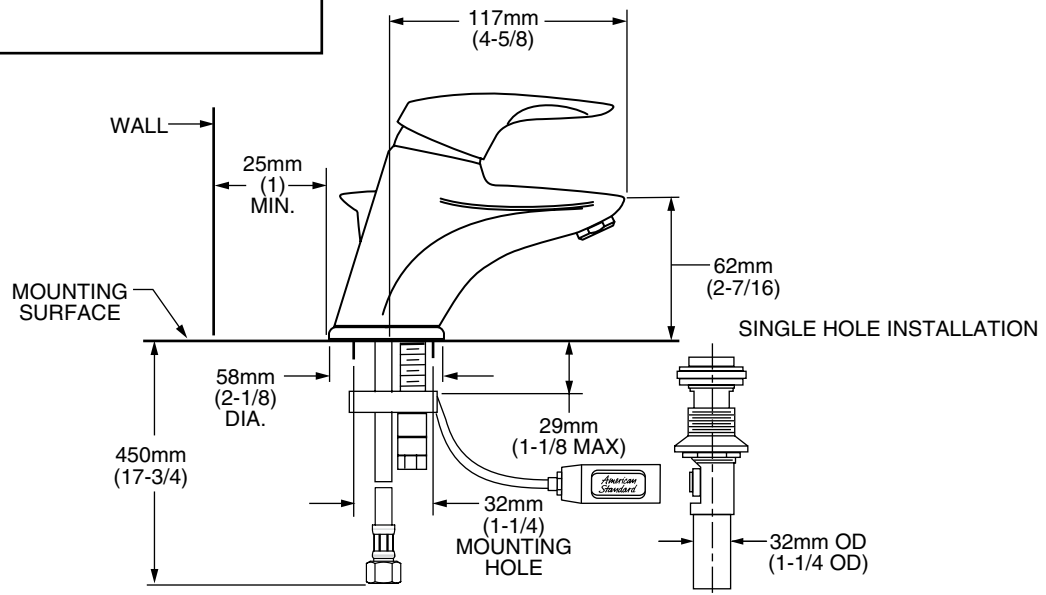

2000.101X Shown

MODEL NUMBER:

- 2000.101 Lavatory Faucet**
Metal Speed Connect® pop-up drain. Escutcheon plate.
- 2000.100 Lavatory Faucet**
Less drain. Less hole and pop-up rod. Escutcheon plate.
- 2000.101X Lavatory Faucet**
Metal Speed Connect pop-up drain. Less escutcheon plate.

AVAILABLE ACCESSORY:

- 2000.102P Escutcheon Plate Only**

GENERAL DESCRIPTION:

Cast brass body and brass escutcheon (on applicable models) with all metal handle. Washerless 47mm ceramic disc valve cartridge. Equipped with a hot limit safety stop. Braided flexible supply hoses with 3/8" compression connectors. 20 inch (500mm) long flexible stainless steel drain cable is pre-assembled to spout. Metal Speed Connect® drain body with 1-1/4 inch (32mm) tail piece. 1.5 gpm/5.7L/min. maximum flow rate.

PRODUCT FEATURES:

- Brass Construction:** Durable. Easy to clean.
- Ceramic Disc Valve Cartridge:** Assures a lifetime of drip-free performance.
- Adjustable Hot Limit Safety Stop:** Limits the amount of hot water allowed to mix with cold. Reduces the risk of accidental scalding.
- Low Lead:** Meets NSF Standard 61/Section 9 & Prop 65 lead requirements.
- Exclusive Speed Connect Metal Drain:**
 - Fewer parts. Installs in less time.
 - No adjustments required - seals the first time, every time.
 - Flexible stainless steel cable - installs effortlessly in tight spaces.
- Choice of Finishes:** Available in Polished Chrome or Satin Nickel (PVD).

SUGGESTED SPECIFICATION:

Single control lavatory fitting shall feature a cast brass body with all metal handle. Shall also feature washerless ceramic disc valve cartridge. Fitting shall be equipped with a hot limit safety stop. Shall also feature a metal drain body with stainless steel cable actuation. Fitting shall be American Standard Model # 2000.____.____.