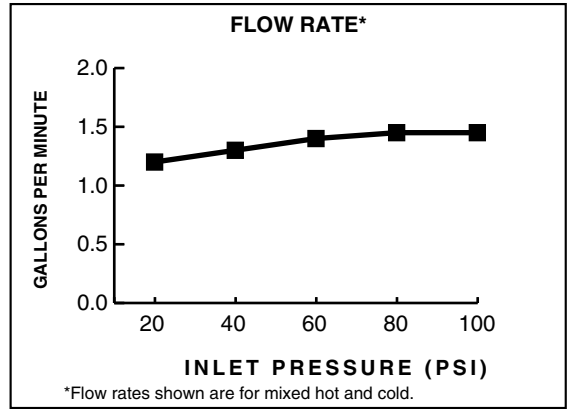

CODES AND STANDARDS

These products meet or exceed the following codes and standards:

- **ANSI A117.1**
- **ASME A112.18.1**
- **CSA B 125**
- **NSF 61/Section 9**

Product Number	Description	Finish Options	
		Polished Chrome	PVD Satin Nickel
		002	295
2000.101	Lavatory faucet. Metal Speed Connect® Pop-up drain. Escutcheon plate.		
2000.100	Lavatory faucet. Less drain, less pop-up hole and rod. Escutcheon plate.		N/A
2000.101X	Lavatory faucet. Metal Speed Connect Pop-up drain. Less escutcheon.		
2000.102P	Escutcheon plate only.		

N/A = NOT AVAILABLE

Meets the American Disabilities Act Guidelines and **ANSI A117.1** Requirements for the physically challenged.