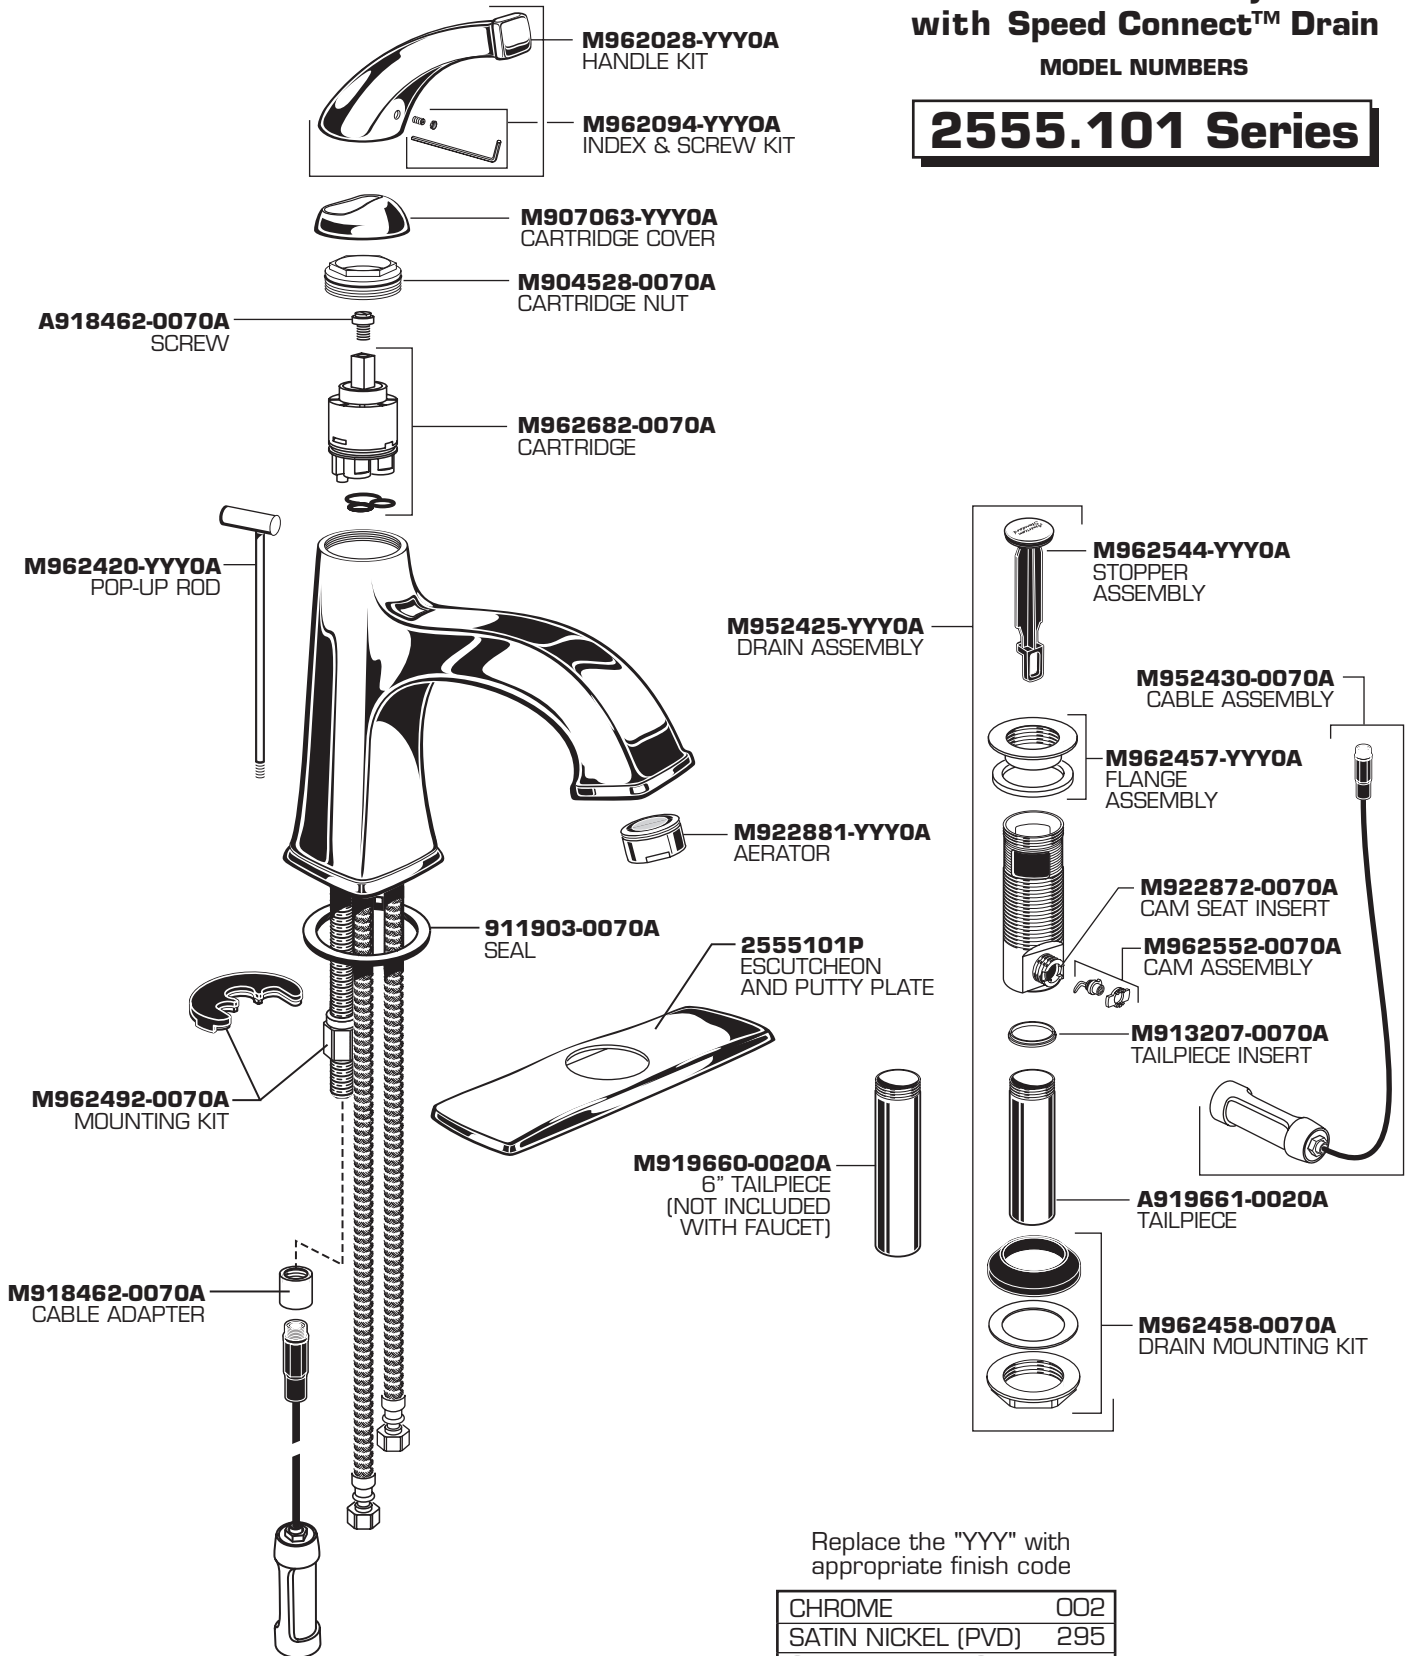

American Standard

TOWNSQUARE™
Monoblock Lavatory Faucet
with Speed Connect™ Drain

MODEL NUMBERS

2555.101 Series

Replace the "YYY" with appropriate finish code

CHROME	002
SATIN NICKEL (PVD)	295
OIL RUBBED BRONZE	224