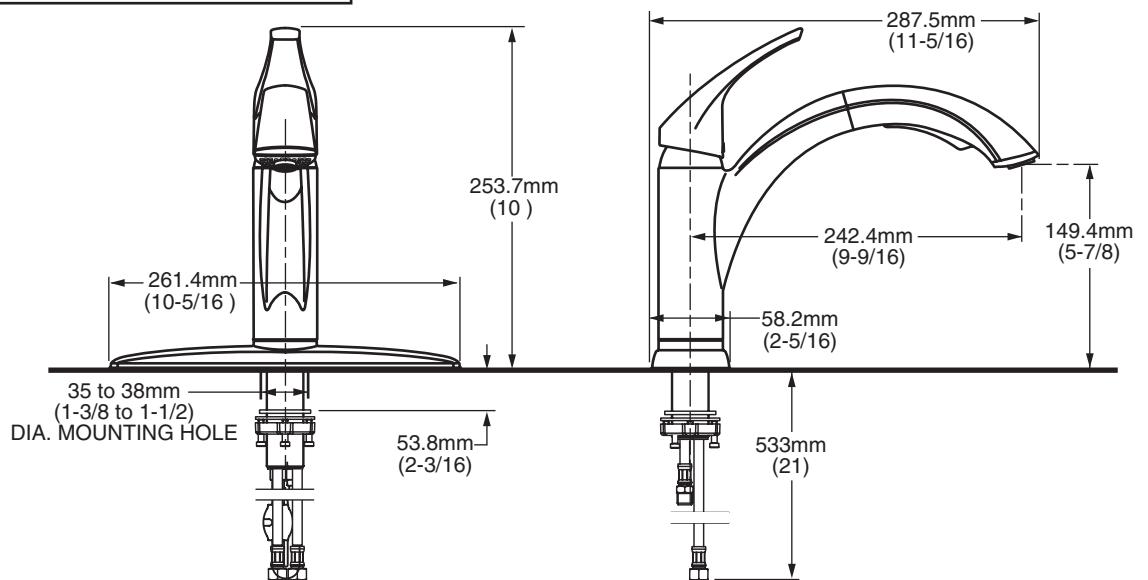

MODEL NUMBER:

- **4101.100 Kitchen Faucet with Pull-out Spray Spout**
Escutcheon plate (installation is optional).

GENERAL DESCRIPTION:

Metal swivel spout. Metal escutcheon plate and metal lever handle. Pull-out spray with adjustable spray pattern and toggle button activation. Hose is (1250mm (48") long. Washerless 40mm ceramic disc valve cartridge. Braided flexible supply hoses with 3/8" compression connections. Brass mounting shank with brass fixation ring. 2.2 gpm/8.3L/min. maximum flow rate. Can be mounted with or without supplied escutcheon plate (escutcheon size 10-5/16"L x 2-5/16"W).

Low Lead: Meets NSF Standard 61/Section 9 & Prop 65 lead requirements.

Integral Check Valves: Prevents back flow.

Pull-out Spray: With toggle button activation. Switches water flow from stream to spray.