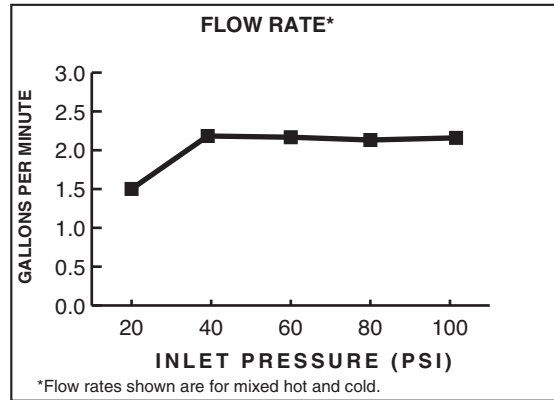

CODES AND STANDARDS

These products meet or exceed the following codes and standards:

- **ANSI A117.1**
- **ASME A112.18.1**
- **NSF 61/Section 9**
- **CSA B125**

Product Number	Description	Finish Options	
		Polished Chrome	PVD Stainless Steel
4101.100	Pull-out kitchen faucet	002	075
4101.115	Optional Soap Dish. Can be mounted anywhere on counter. (hardware provided)		

Meets the American Disabilities Act Guidelines and **ANSI A117.1** Requirements for the physically challenged.