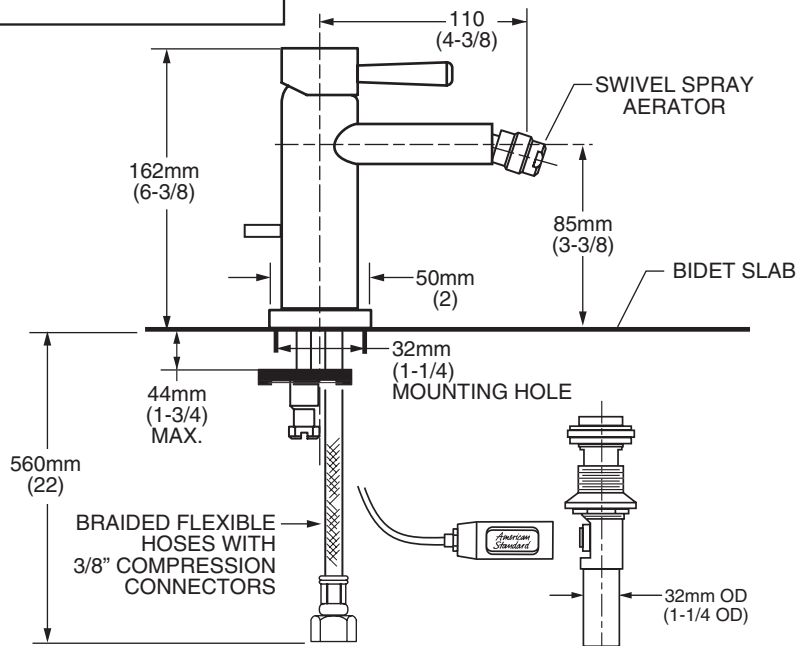

MODEL NUMBER:

- **2064.011 Bidet Fitting**
Metal Speed Connect™ Pop-up drain.
Swivel spray aerator.

GENERAL DESCRIPTION:

Brass body with metal lever handle. Washerless 35mm ceramic disc valve cartridge. Equipped with integral hot limit safety stop. Braided flexible hoses with 3/8" compression connectors. 20" (500mm) long flexible stainless steel drain cable is pre-assembled to faucet body. Metal Speed Connect™ drain body with 1-1/4" (32mm) tail piece.

Adjustable Hot Limit Safety Stop: Limits the amount of hot water allowed to mix with cold. Reduces the risk of accidental scalding.

Exclusive Speed Connect Metal Drain:

- Fewer Parts - installs in less time.
- No adjustments required - seals the first time, every time.
- Flexible stainless steel cable - installs effortlessly in tight spaces.

Choice of Finishes: Available in Polished Chrome and Satin Nickel finishes.

SUGGESTED SPECIFICATION:

Single control bidet fitting shall feature a brass body with metal handle. Shall also feature washerless ceramic disc valve cartridge with integral hot limit safety stop and braided flexible hoses with 3/8" compression connectors. Shall also feature a metal drain body with stainless steel cable actuation. Fitting shall be American Standard Model # 2064.011.____.

CODES AND STANDARDS

These products meet or exceed the following codes and standards:

- ANSI A117.1**
- ASME A112.18.1**
- CSA B125**

Product Number	Description	Finish Options*	
		Polished Chrome	PVD Satin Nickel
		002	295
2064.011	Bidet fitting. Metal Speed Connect™ Pop-up drain. Swivel spray aerator.		