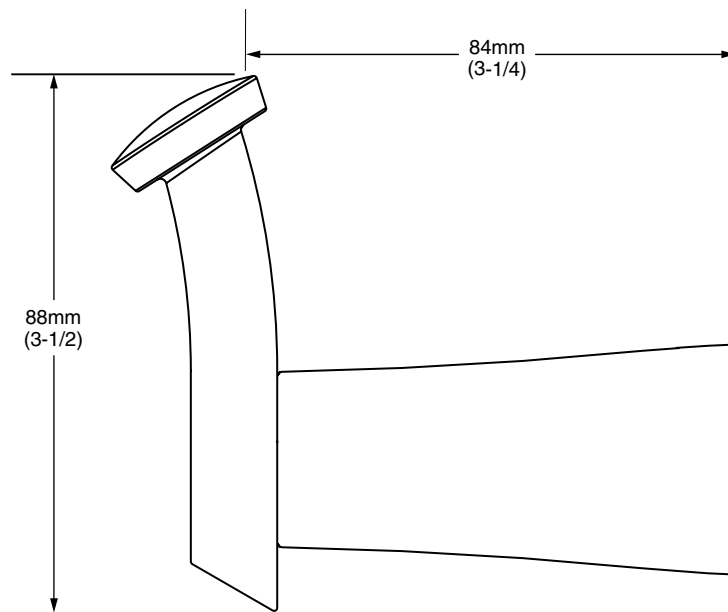

MODEL NUMBER:

☐ 7010.211 Single Robe Hook

Available Finishes

.002	Polished Chrome
.075	PVD Stainless Steel

PRODUCT FEATURES:

Materials of Construction: Highest quality materials for durability & long life.

Concealed Mounting: No exposed set screws.

Easy to Install

Durability of Finishes: Chrome and PVD finishes will never tarnish.

SUGGESTED SPECIFICATION:

Robe Hook shall feature heavy-duty construction with tarnish - free PVD finish. Shall feature concealed mounting with no exposed set screws. Robe Hook shall be American Standard Model # 7010.211.____.