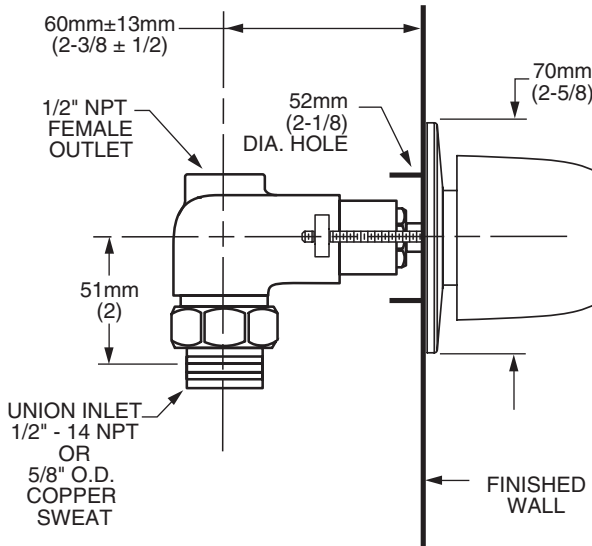

T373.700 Shown

MODEL NUMBER:

TRIM KITS:

- T373.700 On/Off & Volume Control Valve Trim**
Valve Trim ONLY. With Lever handle. LESS Valve.
- T373.702 On/Off & Volume Control Valve Trim**
Valve Trim ONLY. With Cross handle. LESS Valve.

ROUGH VALVE BODIES:

- R701 On/Off & Volume Control Valve Rough**
1/2" inlet/outlet. Less handle.
- R711 On/Off & Volume Control Valve Rough**
3/4" inlet/outlet. Less handle.

Model R701
1/2" NPT

Model R711
3/4" NPT

GENERAL DESCRIPTION:

Cast brass valve body. Amarilis washerless ceramic disc valve cartridge. Choice of 1/2" or 3/4" NPT inlets and outlets. Trim is brass construction.

PRODUCT FEATURES:

Brass Construction: Durable - Excellent in high use applications. Ideal for prolonged contact with water.

Ceramic Disc Valve Cartridge: Assures a lifetime of drip-free performance.

SUGGESTED SPECIFICATION:

In-wall single valve shall feature a cast brass valve body. Model R701 shall feature combination 1/2" NPT threaded and direct sweat inlets. 1/2" NPT female outlet. Model R711 shall feature 3/4" female inlet. 3/4" male outlet. Shall also feature 1/4 turn washerless ceramic disc valve cartridges. Trim shall be constructed of brass. Fitting shall be American Standard Model # T373.70_._ (Trim) and R7_1 (Rough Valve Body).