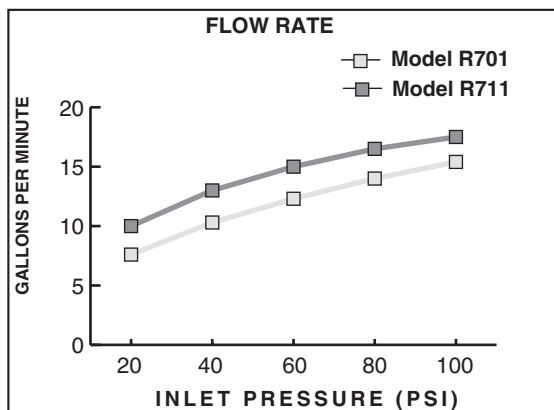

GENERAL DESCRIPTION:

Cast brass valve body. Amarilis washerless ceramic disc valve cartridge. Choice of 1/2" or 3/4" NPT inlets and outlets. Trim is brass construction.

PRODUCT FEATURES:

Brass Construction: Durable - Excellent in high use applications. Ideal for prolonged contact with water.

Ceramic Disc Valve Cartridge: Assures a lifetime of drip-free performance.

SUGGESTED SPECIFICATION:

In-wall single valve shall feature a cast brass valve body. Model R701 shall feature combination 1/2" NPT threaded and direct sweat inlets. 1/2" NPT female outlet. Model R711 shall feature 3/4" female inlet. 3/4" male outlet. Shall also feature 1/4 turn washerless ceramic disc valve cartridges. Trim shall be constructed of brass. Fitting shall be American Standard Model # T373.70_._ (Trim) and R7_1 (Rough Valve Body).

CODES AND STANDARDS

These products meet or exceed the following codes and standards:

ASME A112.18.1
CSA B 125

TRIM KITS**	Product Number	Description	Finish Options	
			Polished Chrome	PVD Satin Nickel
			002	295
	T373.700	On/Off & Volume Control Valve Trim. Lever handle.		
	T373.702	On/Off & Volume Control Valve Trim. Cross handle.		