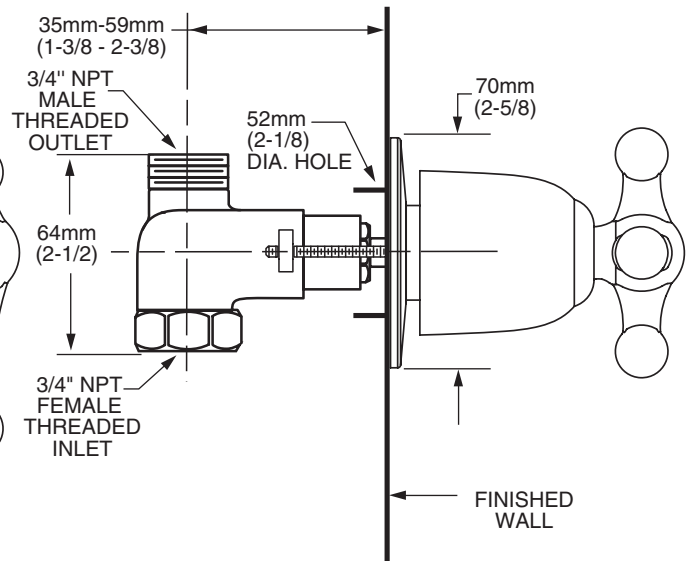

T373.700 Shown

MODEL NUMBER:

TRIM KITS:

- T373.700 On/Off & Volume Control Valve Trim**
Valve Trim ONLY. With Lever handle. LESS Valve.
- T373.702 On/Off & Volume Control Valve Trim**
Valve Trim ONLY. With Cross handle. LESS Valve.

ROUGH VALVE BODIES:

- R701 On/Off & Volume Control Valve Rough**
1/2" inlet/outlet. Less handle.
- R711 On/Off & Volume Control Valve Rough**
3/4" inlet/outlet. Less handle.

Model R701
1/2" NPT

Model R711
3/4" NPT

GENERAL DESCRIPTION:

Cast brass valve body. Amarilis washerless ceramic disc valve cartridge. Choice of 1/2" or 3/4" NPT inlets and outlets. Trim is brass construction.

PRODUCT FEATURES:

Brass Construction: Durable - Excellent in high use applications. Ideal for prolonged contact with water.

Ceramic Disc Valve Cartridge: Assures a lifetime of drip-free performance.

SUGGESTED SPECIFICATION:

In-wall single valve shall feature a cast brass valve body. Model R701 shall feature combination 1/2" NPT threaded and direct sweat inlets. 1/2" NPT female outlet. Model R711 shall feature 3/4" female inlet. 3/4" male outlet. Shall also feature 1/4 turn washerless ceramic disc valve cartridges. Trim shall be constructed of brass. Fitting shall be American Standard Model # T373.70_._ (Trim) and R7_1 (Rough Valve Body).