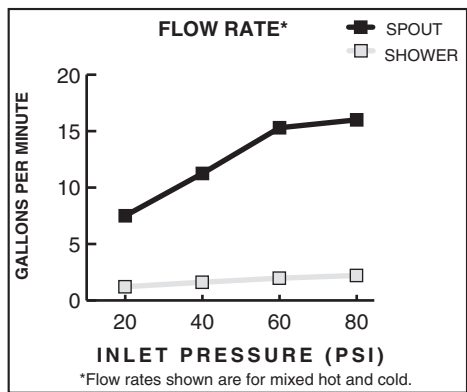

CODES AND STANDARDS

These products meet or exceed the following codes and standards:

ASME A112.18.1
CSA B 125

	Product Number	Description	Finish Options						
			Polished Chrome	PVD Blackened Bronze	PVD Polished Brass	PVD Satin/Chrome Mix	PVD Satin Nickel	PVD Satin/Brass Mix	P.Chrome /PVD Brass Mix
			002	068	099	221	295	297	299
	7225.703	Three handle Bath/Shower. Porcelain Cross handles.		N/A		N/A		N/A	N/A
	7225.713	Three handle Bath/Shower. Porcelain Lever handles.		N/A		N/A		N/A	N/A
	7225.723	Three handle Bath/Shower. Metal Cross handles.		N/A		N/A		N/A	N/A
	7225.733	Three handle Bath/Shower. Metal Lever handles.							

N/A = NOT AVAILABLE

Meets the American Disabilities Act Guidelines and **ANSI A117.1** Requirements for the physically challenged.