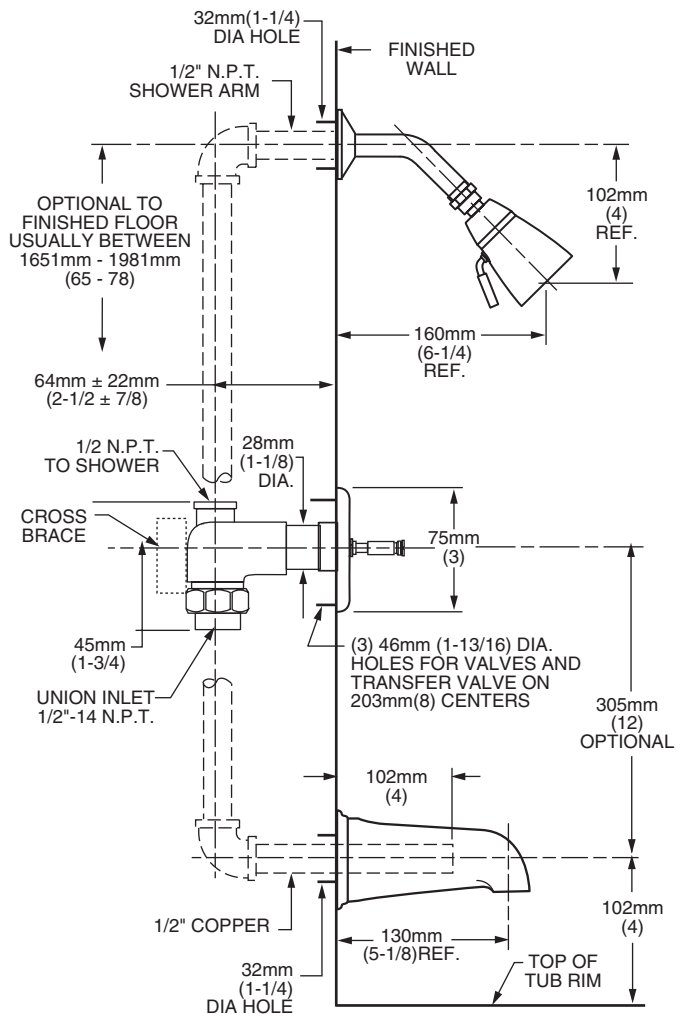

7225.703 Shown

**GENERAL DESCRIPTION:**

Cast brass valve body on 8 inch centers. 1/4 turn washerless ceramic disc valve cartridges - reversible for use with either lever or cross handles. 1/2" NPT female threaded inlets and outlets. Adjustable showerhead with 2.5gpm/9.5L/min. flow restrictor. Third handle provides positive diverting action between showerhead and tub spout.

**Increased Rough-in:** 42mm to 86mm (1-5/8 to 3-3/8).

**Exclusive Valve Escutcheon Design:** 3 piece escutcheon design accommodates deep and shallow rough-ins. Provides water tight seal around valves.

**MODEL NUMBER:**

☐ **7225.703 Bath/Shower Fitting**  
I.P.S. Tub Spout. Porcelain Cross handles.

☐ **7225.713 Bath/Shower Fitting**  
I.P.S. Tub Spout. Porcelain Lever handles.

☐ **7225.723 Bath/Shower Fitting**  
I.P.S. Tub Spout. Metal Cross handles.

☐ **7225.733 Bath/Shower Fitting**  
I.P.S. Tub Spout. Metal Lever handles.

**SUGGESTED SPECIFICATION:**

Three handle bath/shower fitting shall feature cast brass construction. Shall also feature 1/4 turn washerless ceramic disc valve cartridges that are reversible for use with cross or lever handles. Fitting shall be American Standard Model # 7225.\_\_\_\_.\_\_\_\_.