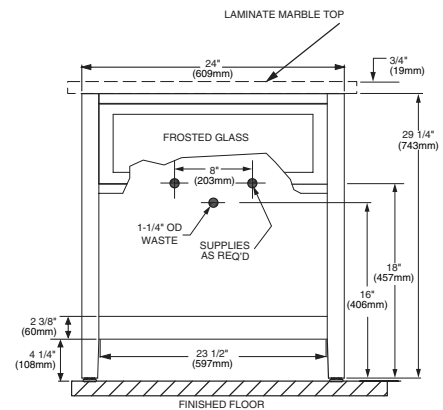

24" x 20" x 31-1/4"
 (610 x 508 x 794mm)

Espresso

To Be Specified (Required):

- 9477.025 Laminated marble top pre-drilled for vessel and vessel faucet (specify color: White - 252, Cream - 250, Black - 154)

with

- 0978.000 Tempered glass vessel sink (specify finish: Clear - 200, Frosted - 321), 17" diameter, 6" height

or

- 0960.000 Vitreous china vessel sink, White-020, 16-7/8" diameter, 6-1/4" height

9445.124 Cardiff Vessel Stand

NOTES:

* DIMENSIONS SHOWN FOR LOCATION OF SUPPLIES AND "P" TRAP ARE SUGGESTED.
 - FITTINGS NOT INCLUDED AND MUST BE ORDERED SEPARATELY.
 PROVIDE SUITABLE REINFORCEMENT FOR ALL WALL SUPPORTS.

IMPORTANT: Dimensions of fixtures are nominal and may vary within the range of tolerances established by ANSI Standard A112.19.2. These measurements are subject to change or cancellation. No responsibility is assumed for use of superseded or voided pages.