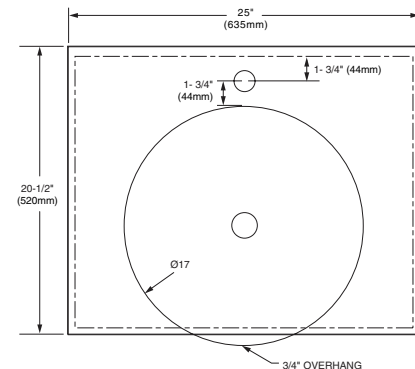

24" x 20" x 31-1/4"
 (610 x 508 x 794mm)

Espresso

To Be Specified (Required):

- 9477.025 Laminated marble top pre-drilled for vessel and vessel faucet (specify color: White - 252, Cream - 250, Black - 154)

with

- 0978.000 Tempered glass vessel sink (specify finish: Clear - 200, Frosted - 321), 17" diameter, 6" height

or

- 0960.000 Vitreous china vessel sink, White-020, 16-7/8" diameter, 6-1/4" height

9445.124 Cardiff Vessel Stand

NOTES:

* DIMENSIONS SHOWN FOR LOCATION OF SUPPLIES AND "P" TRAP ARE SUGGESTED.
 - FITTINGS NOT INCLUDED AND MUST BE ORDERED SEPARATELY.
 PROVIDE SUITABLE REINFORCEMENT FOR ALL WALL SUPPORTS.

IMPORTANT: Dimensions of fixtures are nominal and may vary within the range of tolerances established by ANSI Standard A112.19.2. These measurements are subject to change or cancellation. No responsibility is assumed for use of superseded or voided pages.