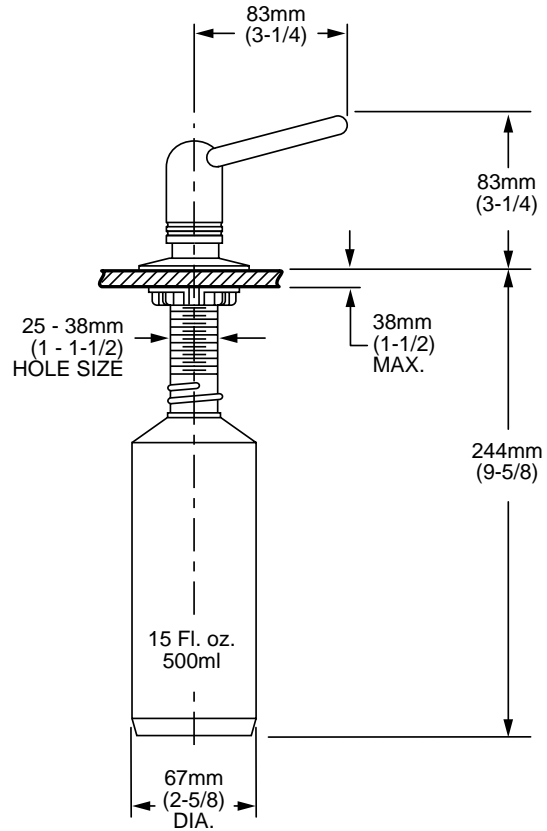

American Standard

GENERAL DESCRIPTION:

Heavy duty, push action pump. 3-1/4" (83mm) spout. Solid brass spout and escutcheon protected against corrosion. Soap refilled from above.

PRODUCT FEATURES:

Push Action Pump: Strong, heavy-duty pump for frequent usage. 3-1/4" (83mm) spout provides greater reach and easy accessibility. Easy to operate.

- 4503.115 Deluxe Liquid Soap Dispenser

Product Number	Description	Finish Options											
		Polished Chrome	White	Bone	PVD Black Nickel	PVD Blacksmith	PVD Polished Brass	PVD Satin/Chrome Mix	Velvet	Velvet/Brass (PVD) Mix	PVD Satin	PVD Satin/Brass Mix	Chrome/Brass (PVD) Mix
		002	020	021	072	078	099	221	285	287	295	297	299
4503.115	Deluxe Liquid Soap Dispenser.												

SUGGESTED SPECIFICATION

Deluxe liquid soap dispenser shall feature solid brass spout and escutcheon. Shall feature push action pump and refill dispenser capable of soap replenishment from above deck. Fitting shall be American Standard Model# 4503.115._____.