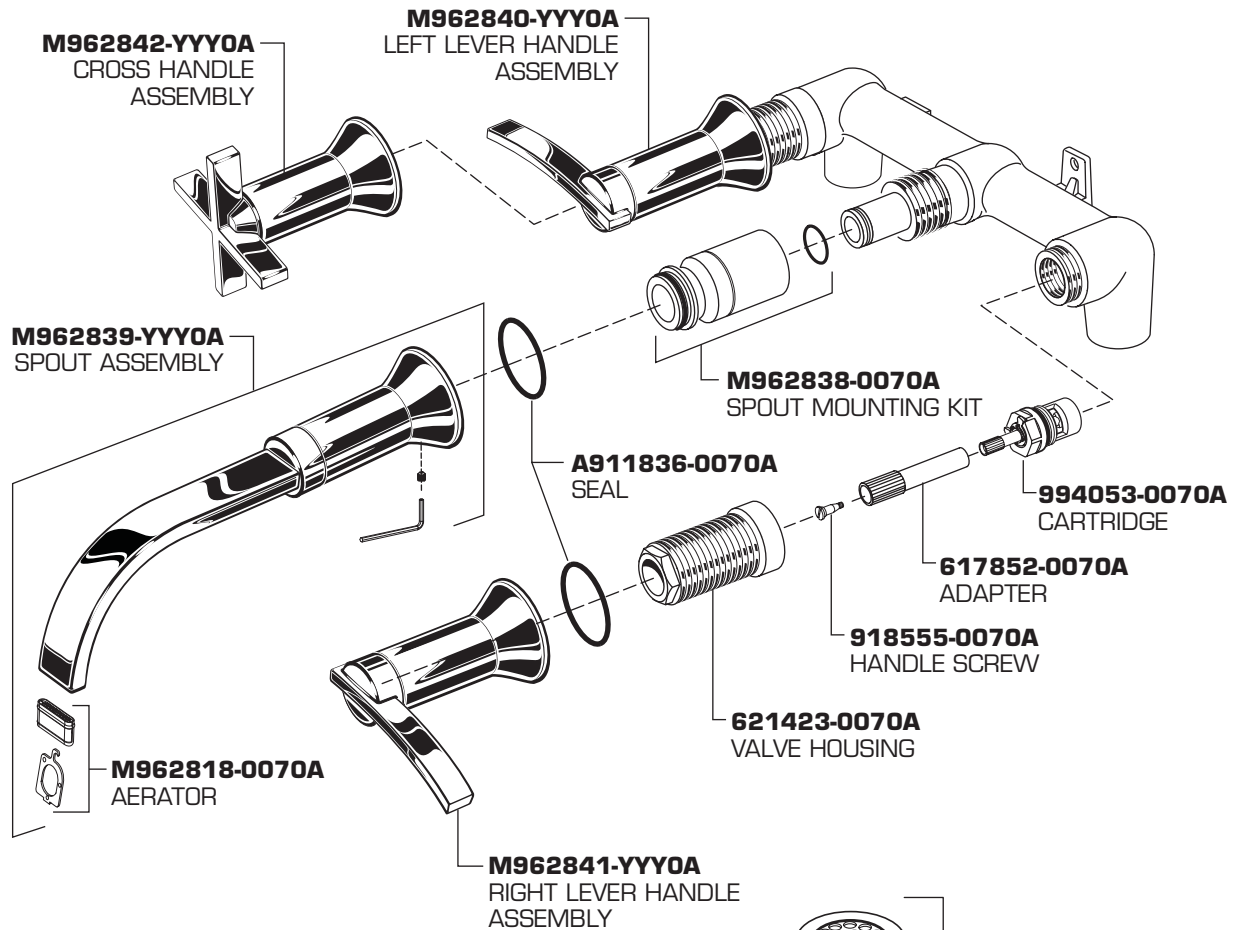

American Standard

**BERWICK™
WALL MOUNT
LAVATORY FAUCET**

MODEL NUMBER

**7430.451
7430.471**

Replace the "YYY" with appropriate finish code

CHROME	002
SATIN NICKEL	295

HOT LINE FOR HELP
For toll-free information and answers to your questions, call:
1 (800) 442-1902
Weekdays 8:00 a.m. to 6:00 p.m. EST
IN CANADA 1-800-387-0369 (TORONTO 1-905-306-1093)
Weekdays 8:00 a.m. to 7:00 p.m. EST
IN MEXICO 01-800-839-1200