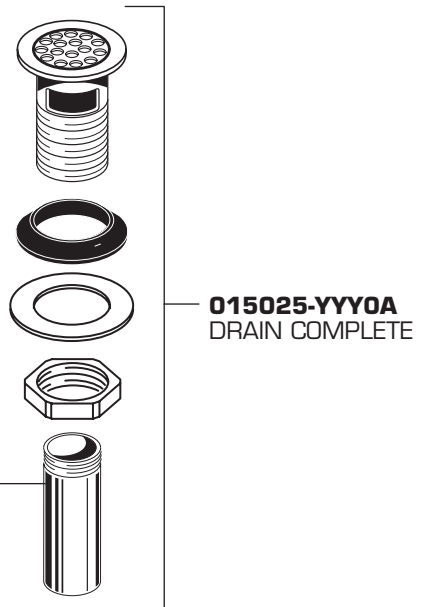

American Standard

**BERWICK™
WALL MOUNT
LAVATORY FAUCET**

MODEL NUMBER

**7430.451
7430.471**

Replace the "YYY" with appropriate finish code

CHROME	002
SATIN NICKEL	295

HOT LINE FOR HELP
For toll-free information and answers to your questions, call:
1 (800) 442-1902
Weekdays 8:00 a.m. to 6:00 p.m. EST
IN CANADA 1-800-387-0369 (TORONTO 1-905-306-1093)
Weekdays 8:00 a.m. to 7:00 p.m. EST
IN MEXICO 01-800-839-1200