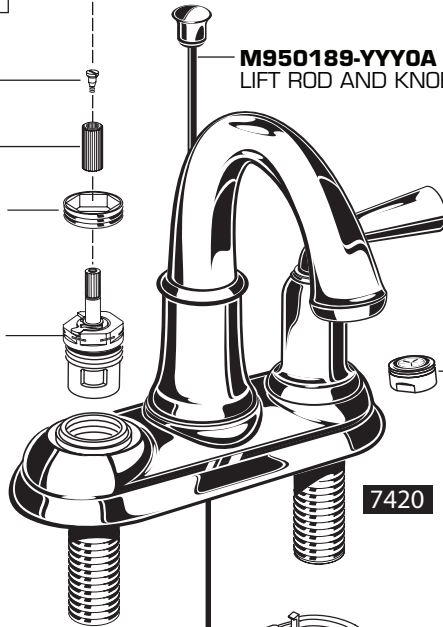

American Standard

PORTSMOUTH™ Centerset Lavatory Faucets with Speed Connect™ Drain

MODEL NUMBERS

7420.201	7415.201
7420.221	7415.221
Series	Series

M962944-YYY0A
CROSS HANDLE

M962971-YYY0A
LEVER HANDLE

918555-0070A
HANDLE SCREW

918049-0070A
ADAPTER

M918235-0070A
HANDLE ADAPTER

994053-0070A
VALVE

M950189-YYY0A
LIFT ROD AND KNOB

M962945-YYY0A
LEVER HANDLE

M962455-YYY0A
LIFT ROD AND KNOB

M962944-YYY0A
CROSS HANDLE

M922881-YYY0A
AERATOR

7420

7415

M910829-0070A
PUTTY PLATE

065800-0070A
ATTACHMENT NUT

024220-0070A
SUPPLY NUT

M952425-YYY0A
DRAIN ASSEMBLY

M962544-YYY0A
STOPPER
ASSEMBLY

M952430-0070A
CABLE ASSEMBLY

CHROME	002
BLACKENED BRONZE	068
OIL RUBBED BRONZE	224
SATIN NICKEL	295

M919660-0020A
6" TAILPIECE
(NOT INCLUDED
WITH FAUCET)

HOT LINE FOR HELP

For toll-free information and answers to your questions, call:
1-800-442-1902
Weekdays 8:00 a.m. to 6:00 p.m. EST
IN CANADA 1-800-387-0369 (TORONTO 1-905-306-1093)
Weekdays 8:00 a.m. to 7:00 p.m. EST
IN MEXICO 01-800-839-1200