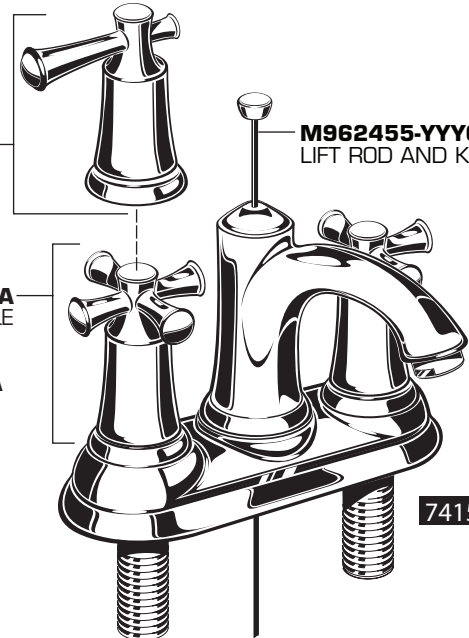

American Standard

PORTSMOUTH™ Centerset Lavatory Faucets with Speed Connect™ Drain

MODEL NUMBERS

7420.201	7415.201
7420.221	7415.221
Series	Series

M962944-YYY0A
CROSS HANDLE

M962971-YYY0A
LEVER HANDLE

918555-0070A
HANDLE SCREW

918049-0070A
ADAPTER

M918235-0070A
HANDLE ADAPTER

994053-0070A
VALVE

M950189-YYY0A
LIFT ROD AND KNOB

M962945-YYY0A
LEVER HANDLE

M962455-YYY0A
LIFT ROD AND KNOB

M962944-YYY0A
CROSS HANDLE

M922881-YYY0A
AERATOR

7420

7415

M910829-0070A
PUTTY PLATE

065800-0070A
ATTACHMENT NUT

024220-0070A
SUPPLY NUT

M952425-YYY0A
DRAIN ASSEMBLY

M962544-YYY0A
STOPPER
ASSEMBLY

M952430-0070A
CABLE ASSEMBLY

M962457-YYY0A
FLANGE
ASSEMBLY

M922872-0070A
CAM SEAT INSERT

M962552-0070A
CAM ASSEMBLY

M913207-0070A
TAILPIECE INSERT

A919661-0020A
TAILPIECE

M962458-0070A
DRAIN MOUNTING KIT

Replace the "YYY" with appropriate finish code