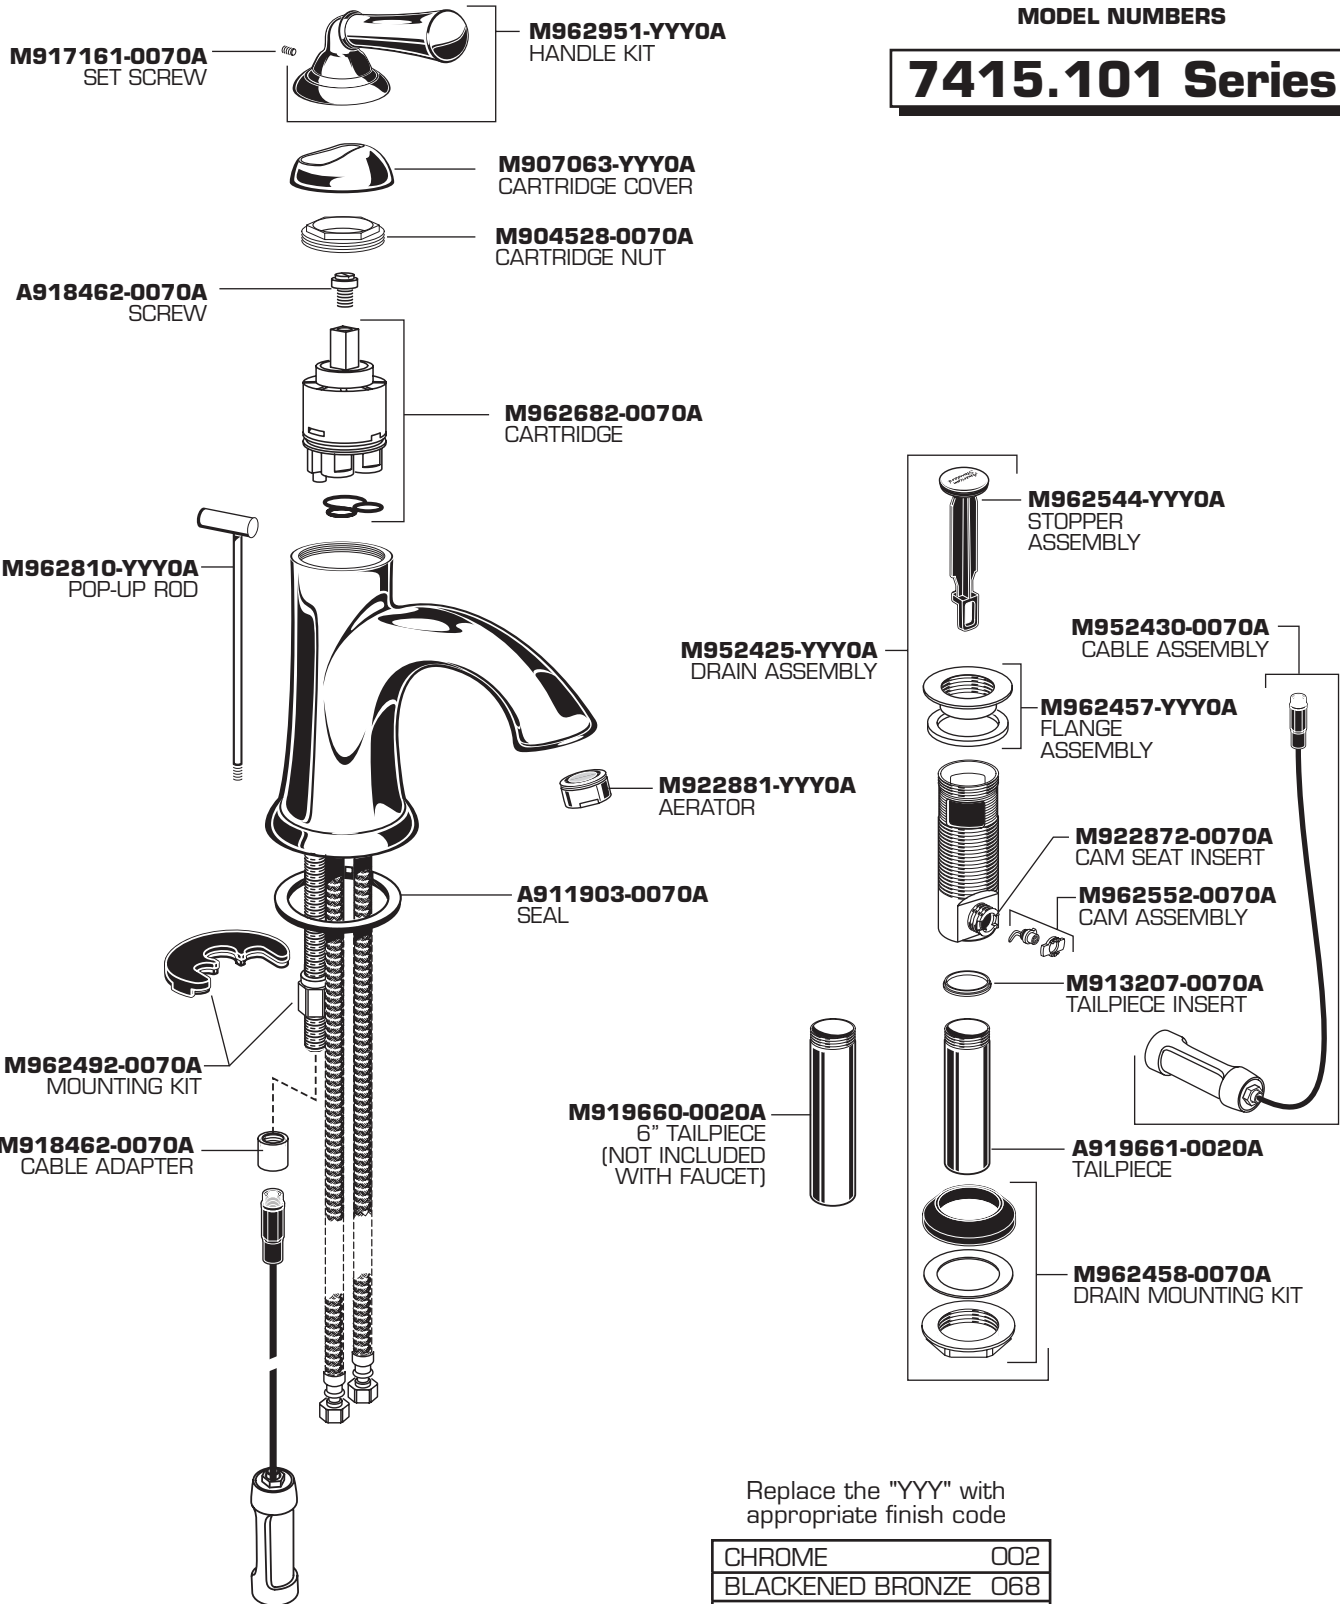

American Standard

PORTSMOUTH™
Momoblock Lavatory Faucet
with Speed Connect™ Drain

MODEL NUMBERS

7415.101 Series

Replace the "YYY" with appropriate finish code

CHROME	002
BLACKENED BRONZE	068
OIL RUBBED BRONZE	224
SATIN NICKEL (PVD)	295