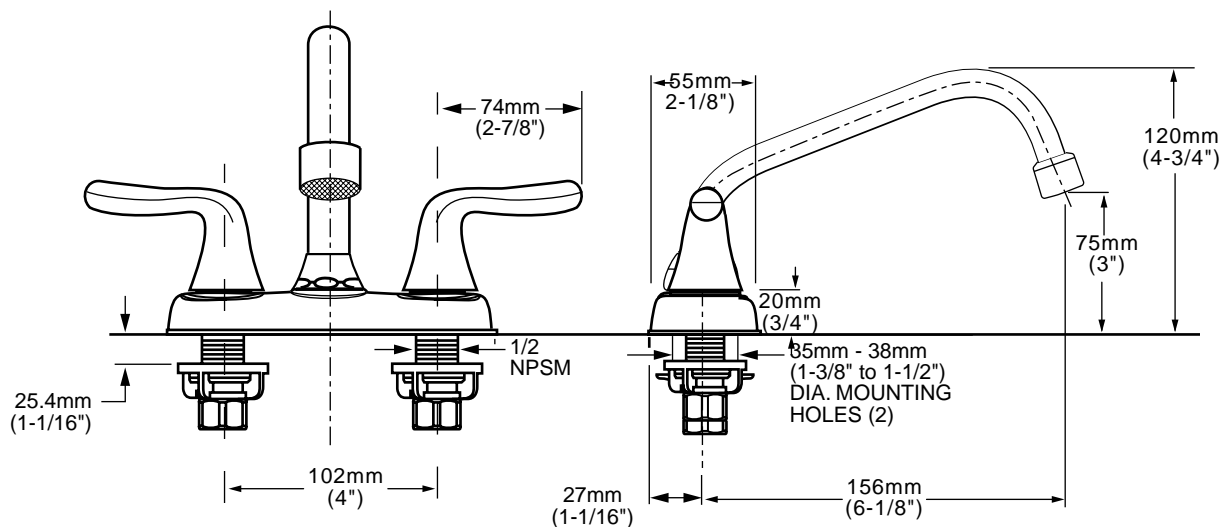

American Standard

COLONY SOFT

TWO-HANDLE LAUNDRY FAUCET WITH BRASS SWING SPOUT

2475.550 Shown.

MODEL NUMBER:

- 2475.550 Centerset Laundry Sink Faucet**
Metal Lever handles. Aerator
- 2475.540 Centerset Laundry Sink Faucet**
Metal Lever handles. Hose end

GENERAL DESCRIPTION:

Durable brass construction. 1/4 turn washerless ceramic disc valve cartridges. One-half inch male inlet shanks with brass coupling nuts. Brass swing spout. Available with hose end or aerator with 2.2gpm/8.3L/min. maximum flow rate.

PRODUCT FEATURES:

Solid Brass Construction: Durable. Ideal for prolonged contact with water.

Ceramic Disc Valve Cartridges: Assures a lifetime of drip-free performance.

Low Lead: Meets NSF Standard 61/Section 9 & Prop 65 lead requirements.

Choice of Spout End: Hose end or Aerator.

SUGGESTED SPECIFICATION:

Two-handle centerset laundry sink faucet shall be cast brass construction with all brass coupling nuts. Shall also feature 1/4 turn washerless ceramic disc valve cartridges. Fitting shall be American Standard Model # 2475.5____.