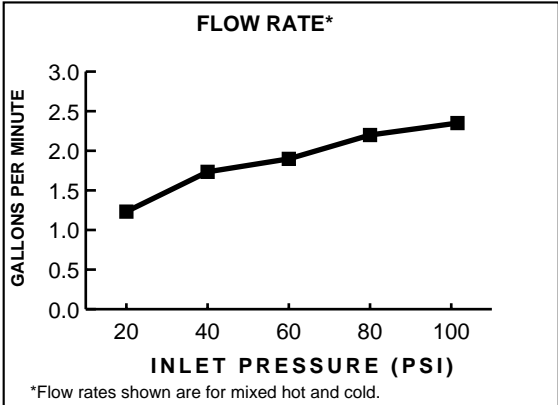

Product Number	Description	Finish
		Polished Chrome 002
2475.540	Laundry Sink faucet. Metal lever handles. Hose end.	
2475.550	Laundry Sink faucet. Metal lever handles. Aerator.	

Meets the American Disabilities Act Guidelines and **ANSI A117.1** Requirements for the physically challenged.