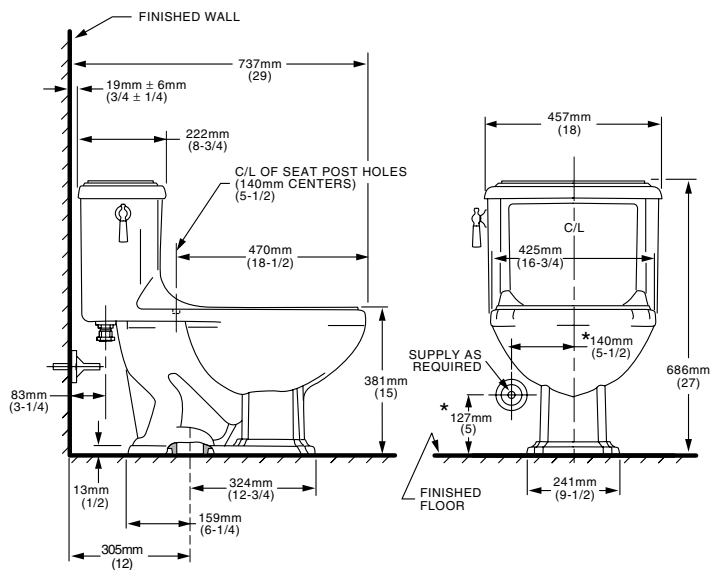

**ANTIQUITY™ ELONGATED ONE-PIECE TOILET**

**2038.016**

- Vitreous china
- Low-consumption (6.0 Lpf/1.6 gpf)
- One-piece design
- Elongated siphon jet action bowl with 2" trapway
- Rim height at 381mm (15")
- Design-matched solid plastic seat and cover (#005357-016) included
- Chrome-plated side mounted trip lever
- 2 bolt caps
- Internal trapway area fully glazed
- 100% factory flush tested
- Part of Antiquity series of design-matched fixtures

Nominal Dimensions:  
29" x 18" x 26-3/4"  
(737 x 457 x 679mm)

Fixture only, supply by others

**Compliance Certifications -**

**Meets or Exceeds the Following Specifications:**

- ASME A112.19.2M (and 19.6M) for Vitreous China Fixtures - includes Flush Performance, Ball Pass Diameter, Trap Seal Depth and all Dimensions

**To Be Specified**

- Color:
- Trip Lever: 730283-XXX0A
  - 002 Chrome (supplied)
  - 020 White
  - 021 Bone
  - 099 Polished Brass
  - 094 Gold

**NOTES:**

THIS TOILET IS DESIGNED TO ROUGH-IN AT A MINIMUM DIMENSION OF 305MM (12") FROM FINISHED WALL TO C/L OF OUTLET.

SUPPLY NOT INCLUDED WITH FIXTURE AND MUST BE ORDERED SEPARATELY.

\* DIMENSION SHOWN FOR LOCATION OF SUPPLY IS SUGGESTED.

IMPORTANT: Dimensions of fixtures are nominal and may vary within the range of tolerance established by ANSI Standard A112.19.2