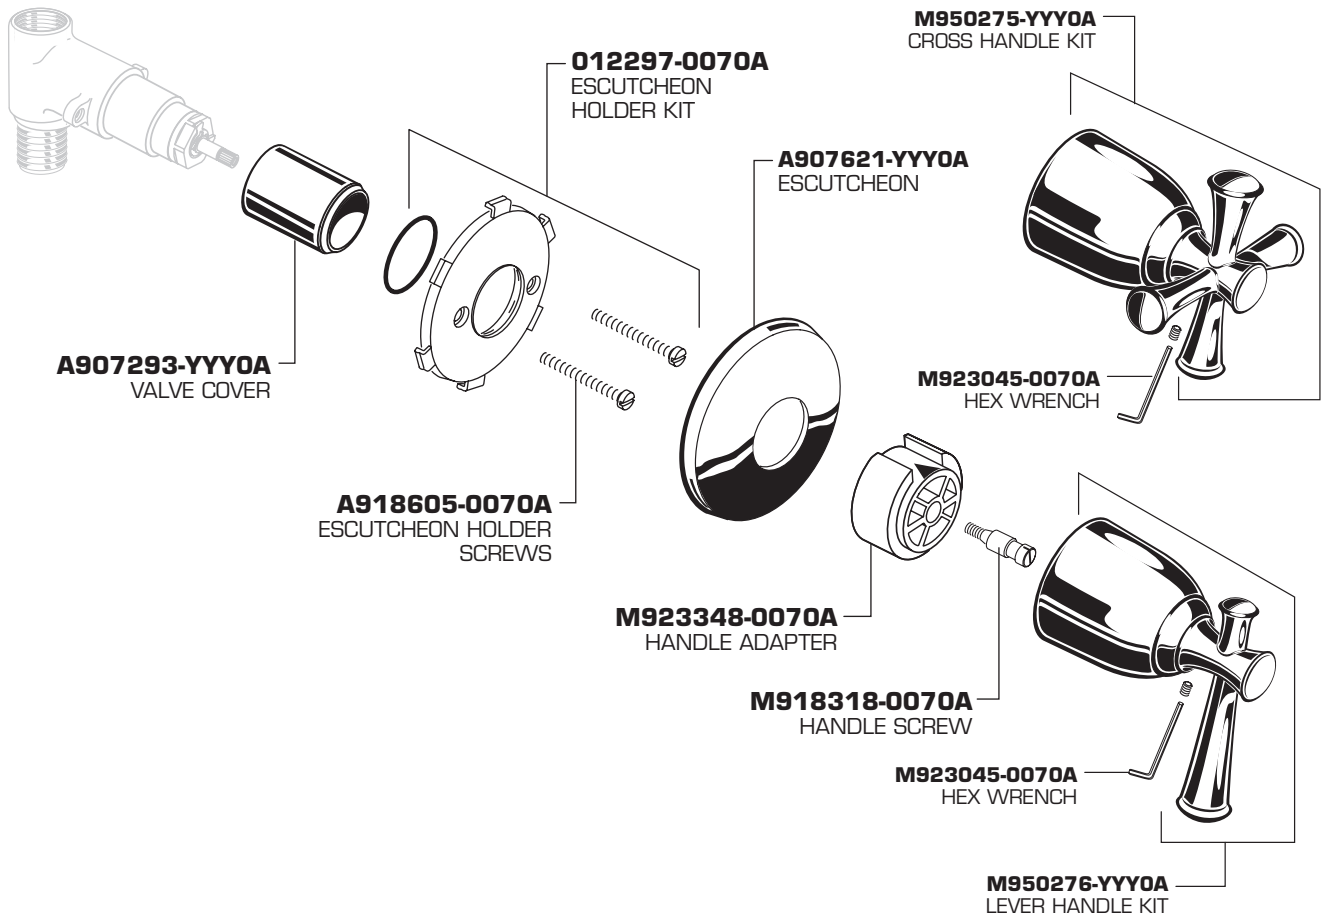

American Standard

**PORTSMOUTH™
METAL LEVER
ON/OFF VALVE TRIM**

MODEL NUMBER

T420.70X Series

Replace the "YYY" with appropriate finish code

CHROME	002
BLACKENED BRONZE	068
OIL RUBBED BRONZE	224
SATIN NICKEL	295