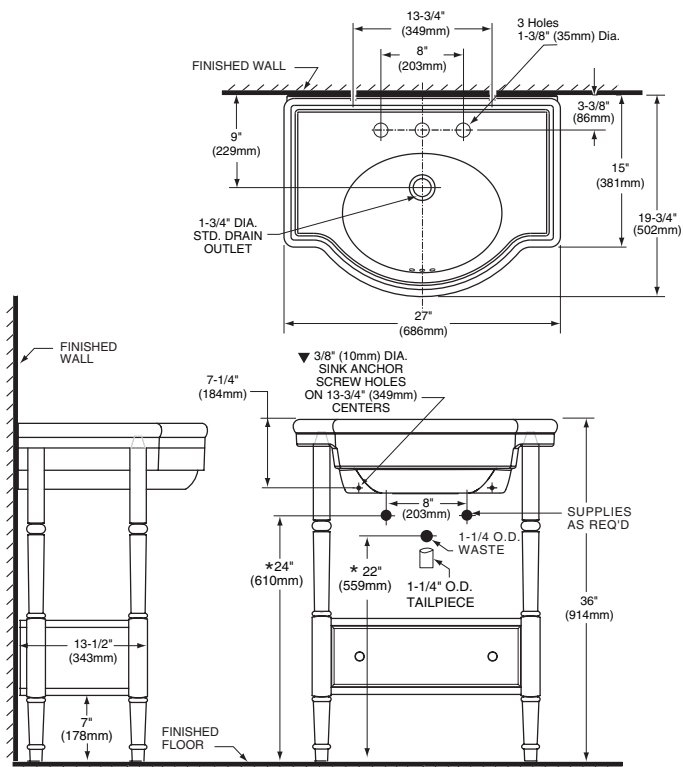

**RETROSPECT COLLECTION® WASHSTAND**

- Retrospect Collection® pedestal top with period reproduction of classic dry sink wood washstand
- Washstand/pedestal top with faucet holes on 8" (203mm) center
- Turned leg detailing with lower drawer storage in White finish
- Select hardwood solids construction
- Right Height™ for greater comfort during use
- Part of design matched Retrospect Collection®

**Nominal Dimensions with Sink:**

27" x 19-3/4" x 36"  
 (686 x 502 x 914mm)

**Compliance Certifications -**

**Meets or Exceeds the Following Specifications:**

- ASME A112.19.9M for Non-Vitreous Ceramic Fixtures
- CAN/CSA B45 Series

**To Be Specified:**

- Color: White only
- Recommended Faucet: 2373.701
- Faucet Finish:
- Supplies:
- 1-1/4" Trap: 752683-495
- P Trap Finish:

**NOTES:**  
 \* DIMENSIONS SHOWN FOR LOCATION OF SUPPLIES AND "P" TRAP ARE SUGGESTED.  
 ▼ ANCHOR SCREWS FOR LAVATORY AND PEDESTAL NOT INCLUDED.  
 - FITTINGS NOT INCLUDED AND MUST BE ORDERED SEPARATELY.  
 PROVIDE SUITABLE REINFORCEMENT FOR ALL WALL SUPPORTS.

**IMPORTANT:** Dimensions of fixtures are nominal and may vary within the range of tolerances established by ANSI Standard A112.19.9M. These measurements are subject to change or cancellation. No responsibility is assumed for use of superseded or voided pages.