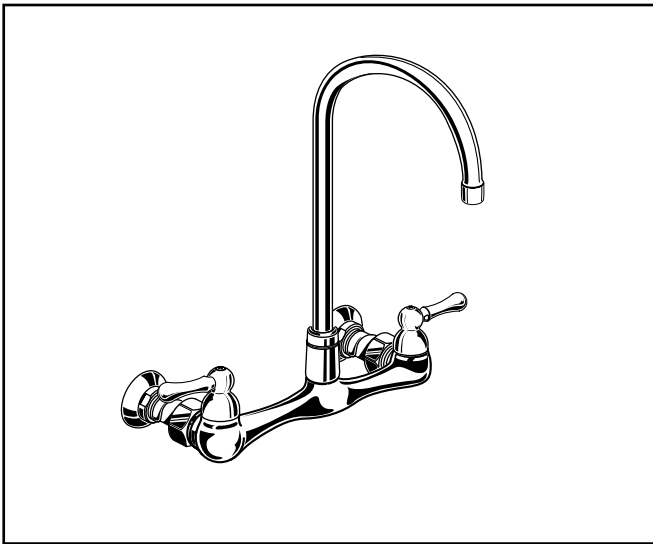

American Standard

HERITAGE AMARILIS

TWO-HANDLE WALL-MOUNT SINK FAUCET WITH BRASS GOOSENECK SPOUT

MODEL NUMBER:

- 7293.152 Wall-Mount Sink Faucet**
Gooseneck swivel spout. Brass Lever Handles.
- 7293.252 Wall-Mount Sink Faucet**
Same as above. Porcelain Lever Handles.

7293.152 Shown.

GENERAL DESCRIPTION:

Durable brass construction throughout. Amaris 1/4 turn washerless ceramic disc valve cartridges. One-half inch male inlet shanks with brass coupling nuts. Brass gooseneck swivel spout. 2.2gpm/8.3L/min. maximum flow rate.

PRODUCT FEATURES:

Solid Brass Construction: Durable - Excellent in high use applications. Ideal for prolonged contact with water.

Ceramic Disc Valve Cartridges: Assures a lifetime of drip-free performance.

Low Lead: Meets NSF Standard 61/Section 9 & Prop 65 lead requirements.

SUGGESTED SPECIFICATION:

Wall-mount sink faucet shall be cast brass construction with all brass coupling nuts. Shall also feature 1/4 turn washerless ceramic disc valve cartridges. Fitting shall be American Standard Model #7293.____.____.