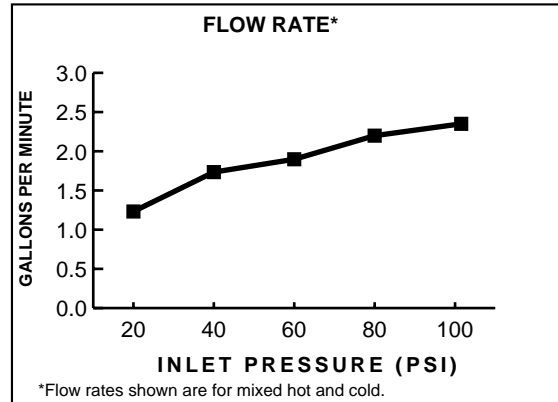

TWO-HANDLE WALL-MOUNT SINK FAUCET WITH BRASS GOOSENECK SPOUT

CODES AND STANDARDS

These products meet or exceed the following codes and standards:

- **ANSI A117.1**
- **ASME A112.18.1**
- **CSA B 125**
- **NSF 61/Section 9**

Product Number	Description	Finish
		Polished Chrome 002
7293.152	Wall-mount sink faucet. Brass Gooseneck spout. Brass Lever Handles.	
7293.252	Wall-mount sink faucet. Brass Gooseneck spout. Porcelain Lever Handles.	

Meets the American Disabilities Act Guidelines and **ANSI A117.1** Requirements for the physically challenged.