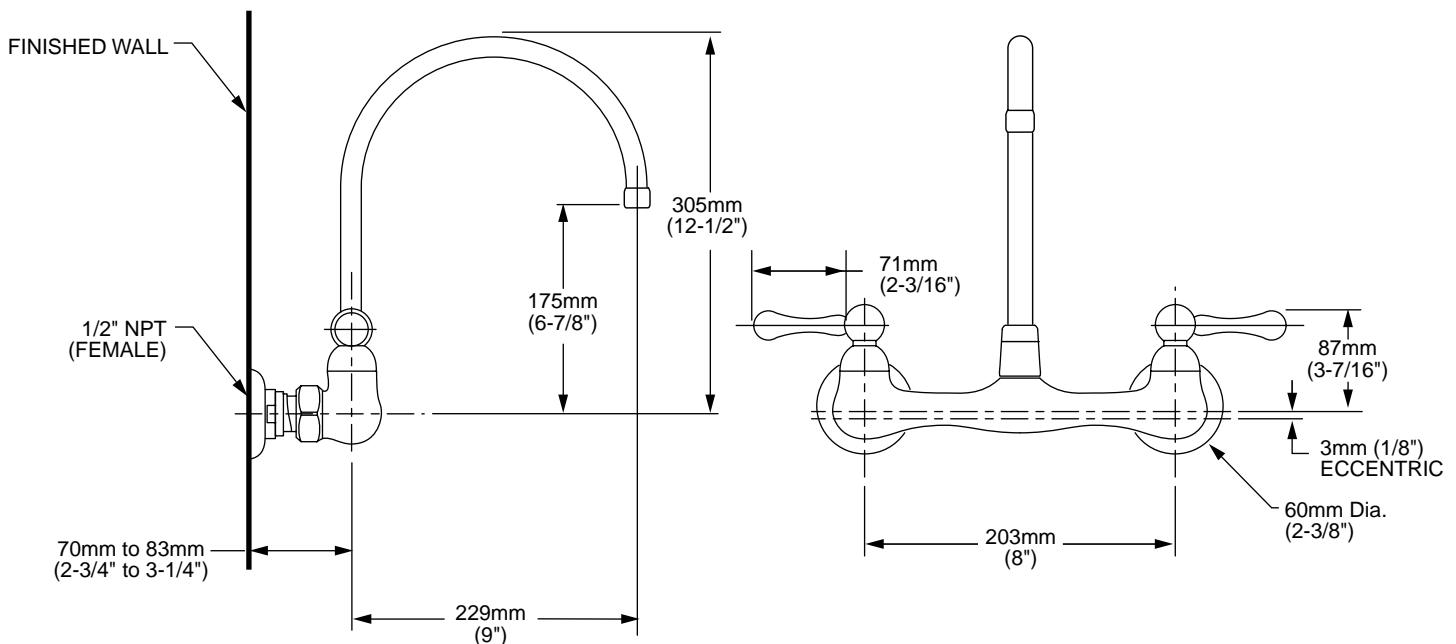

American Standard

HERITAGE AMARILIS

TWO-HANDLE WALL-MOUNT SINK FAUCET WITH BRASS GOOSENECK SPOUT

MODEL NUMBER:

- 7293.152 Wall-Mount Sink Faucet**
Gooseneck swivel spout. Brass Lever Handles.
- 7293.252 Wall-Mount Sink Faucet**
Same as above. Porcelain Lever Handles.

7293.152 Shown.

GENERAL DESCRIPTION:

Durable brass construction throughout. Amaris 1/4 turn washerless ceramic disc valve cartridges. One-half inch male inlet shanks with brass coupling nuts. Brass gooseneck swivel spout. 2.2gpm/8.3L/min. maximum flow rate.

Low Lead: Meets NSF Standard 61/Section 9 & Prop 65 lead requirements.

SUGGESTED SPECIFICATION:

Wall-mount sink faucet shall be cast brass construction with all brass coupling nuts. Shall also feature 1/4 turn washerless ceramic disc valve cartridges. Fitting shall be American Standard Model #7293.____.____.