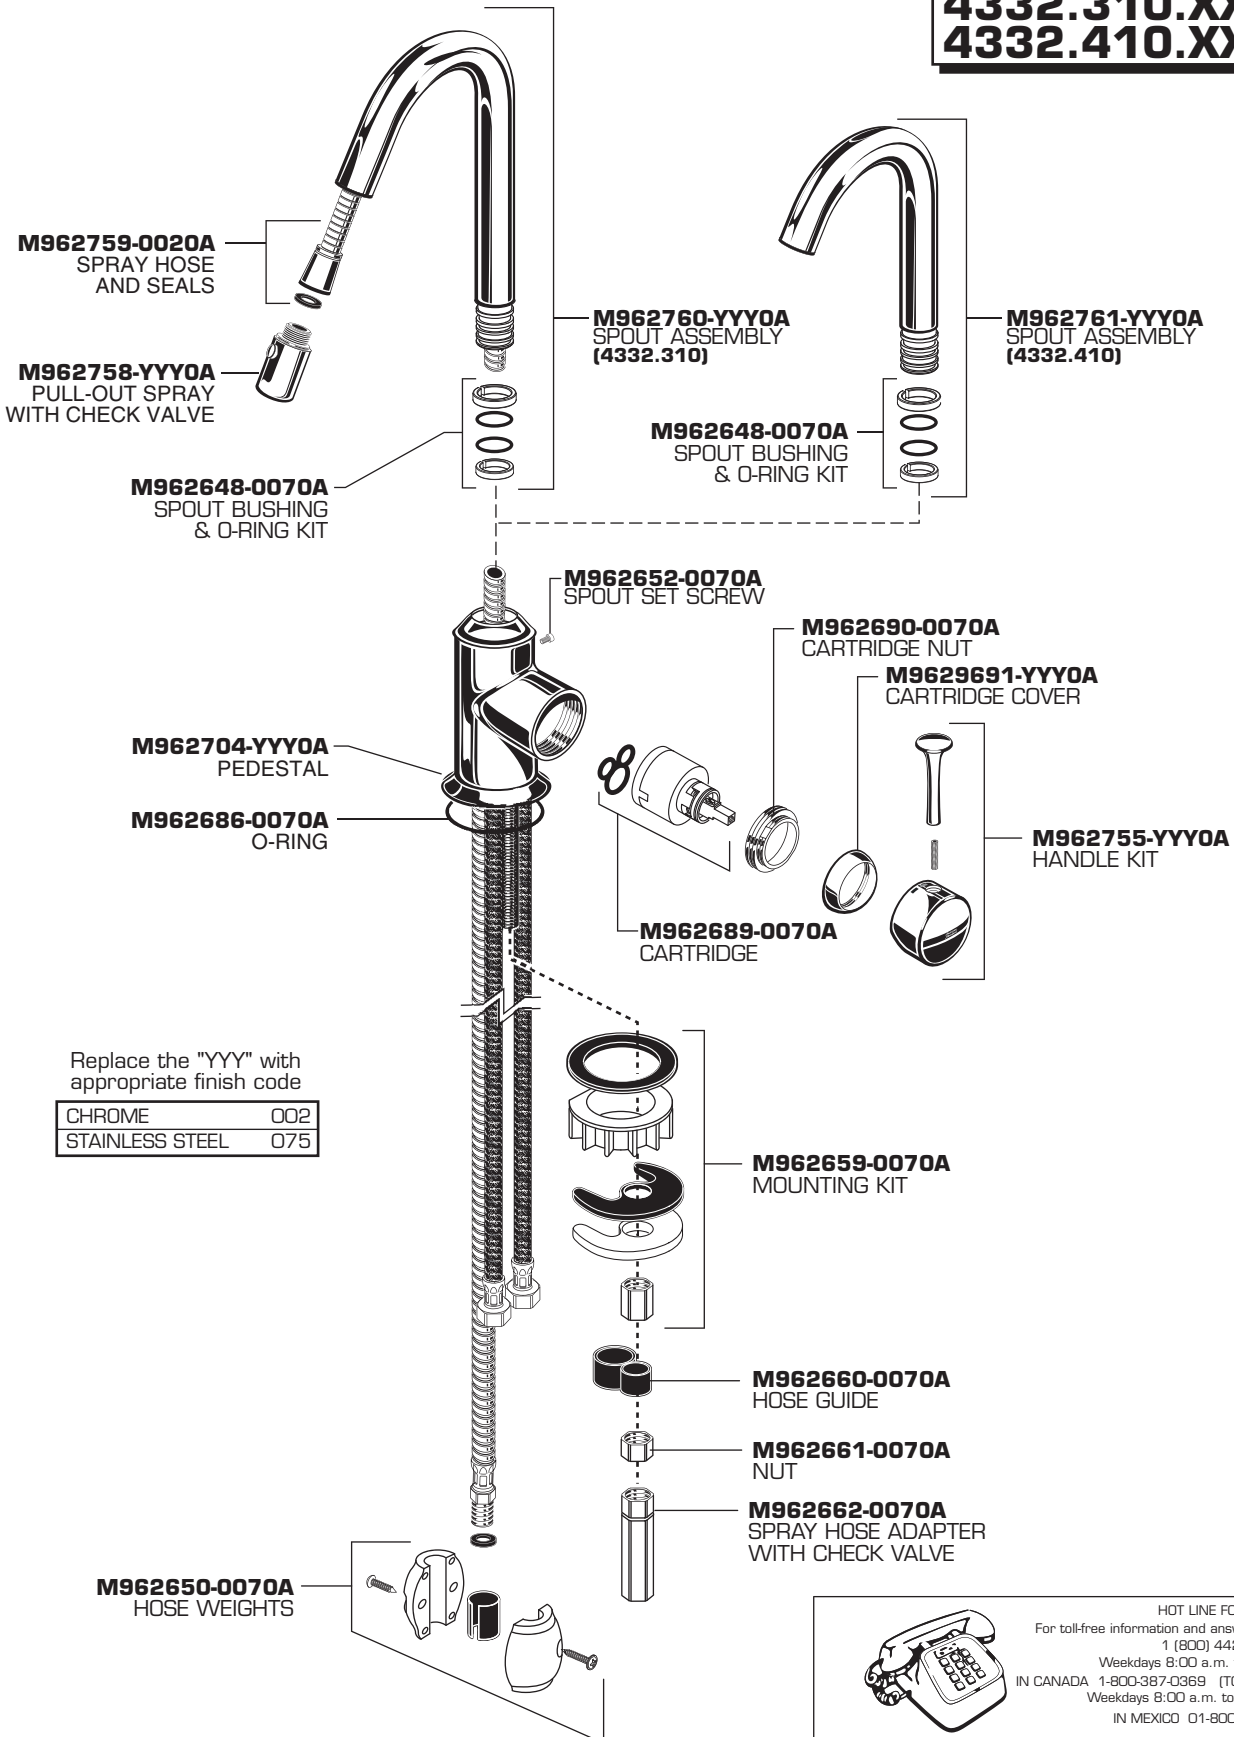

American Standard

**PEKOE PULL DOWN
SINGLE CONTROL PULL-OUT
KITCHEN AND BAR FAUCETS**

MODEL NUMBER

**4332.310.XXX
4332.410.XXX**

HOT LINE FOR HELP

For toll-free information and answers to your questions, call:
1 (800) 442-1902
Weekdays 8:00 a.m. to 6:00 p.m. EST
IN CANADA 1-800-387-0369 (TORONTO 1-905-306-1093)
Weekdays 8:00 a.m. to 7:00 p.m. EST
IN MEXICO 01-800-839-12-00