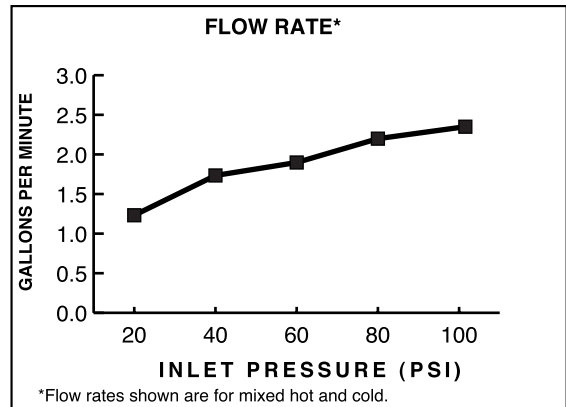

Low Lead: Meets NSF Standard 61/Section 9 & Prop 65 lead requirements.

Choice of Finishes: Available in choice of Polished Chrome or Satin (PVD).

Simple Installation: Fast and easy one person installation. Faucet drops in from top. Quick spin nuts secure faucet in place.

SUGGESTED SPECIFICATION:

Two handle minispread lavatory faucet shall feature a one-piece cast brass valve body. Shall also feature 1/4 turn washerless ceramic disc valve cartridges. Fitting shall be American Standard Model # 6028.240.____.

American Standard

Dazzle

**TWO-HANDLE MINISPREAD
LAVATORY FAUCET
WITH BRASS SPOUT**

CODES AND STANDARDS

These products meet or exceed the following codes and standards:

- ASME A112.18.1**
- CSA B 125**
- NSF 61/Section 9**