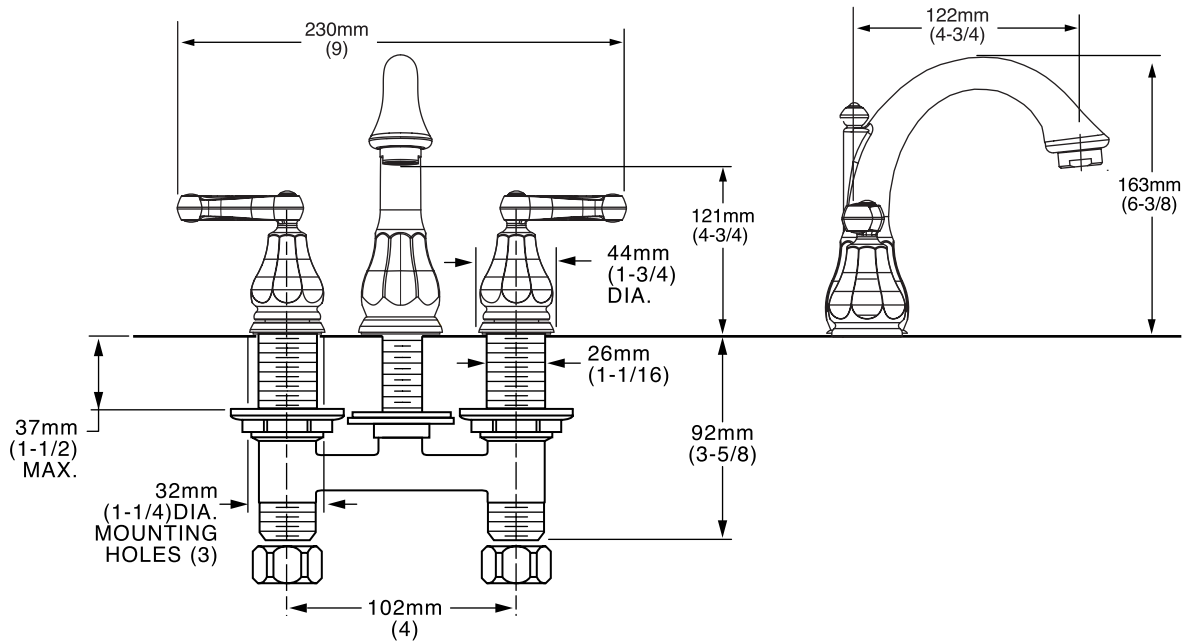

American Standard

Dazzle

**TWO-HANDLE MINISPREAD
LAVATORY FAUCET
WITH BRASS SPOUT**

MODEL NUMBER:

❏ **6028.240 Minispread Lavatory**
Pop-up drain. Metal Lever handles.

GENERAL DESCRIPTION:

One-piece cast brass valve body on 4" centers. 1/4 turn washerless ceramic disc valve cartridges. One-half inch male inlet shanks. Cast brass spout. All brass drain body with 1-1/4" (32mm) tailpiece. 2.2 gpm/8.3L/min. maximum flow rate.

Low Lead: Meets NSF Standard 61/Section 9 & Prop 65 lead requirements.

Choice of Finishes: Available in choice of Polished Chrome or Satin (PVD).

Simple Installation: Fast and easy one person installation. Faucet drops in from top. Quick spin nuts secure faucet in place.

SUGGESTED SPECIFICATION:

Two handle minispread lavatory faucet shall feature a one-piece cast brass valve body. Shall also feature 1/4 turn washerless ceramic disc valve cartridges. Fitting shall be American Standard Model # 6028.240.____.

Product Number	Description	Finish Options	
		Polished Chrome	PVD Satin
6028.240	Minispread Lavatory faucet with pop-up drain. Metal lever handles.	002	295

 Meets the American Disabilities Act Guidelines and **ANSI A117.1** Requirements for the physically challenged.