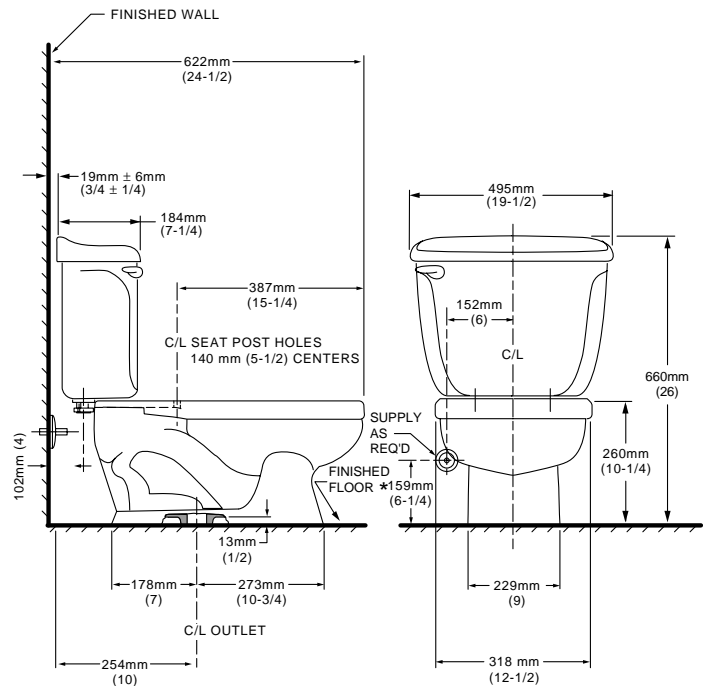

**BABY DEVORO 10" HIGH ROUND FRONT TOILET**

**2315.016**

- Vitreous china
- Low-consumption (6.0 Lpf/1.6 gpf)
- 10-1/4" rim height
- 10" roughing-in
- Siphon flush action
- Smart Valve 2000 Fill Valve for quiet refill
- Speed connect tank/bowl coupling system
- Color matched trip lever
- Sanitary bar on bowl
- 2 bolt caps
- 100% factory flush tested
- Fully-glazed trapway

**3128.018 Bowl**

**4110.016 10" Rough Tank**

Also available for 12" and 14" rough-in installations:

**4112.016 12" Rough Tank**

**4114.016 14" Rough Tank**

**Nominal Dimensions:**

622 x 495 x 660mm  
(24-1/2" x 19-1/2" x 26")

Fixture only, less seat

**Compliance Certifications -**

**Meets or Exceeds the Following Specifications:**

- ASME A112.19.2M (and 19.6M) for Vitreous China Fixtures - includes Flush Performance, Ball Pass Diameter, Trap Seal Depth and all Dimensions

SUPPLY NOT INCLUDED AND MUST BE ORDERED SEPARATELY.

\* DIMENSION SHOWN FOR LOCATION OF SUPPLY IS SUGGESTED.

IMPORTANT: Dimensions of fixtures are nominal and may vary within the range of tolerance established by ANSI Standard A112.19.2