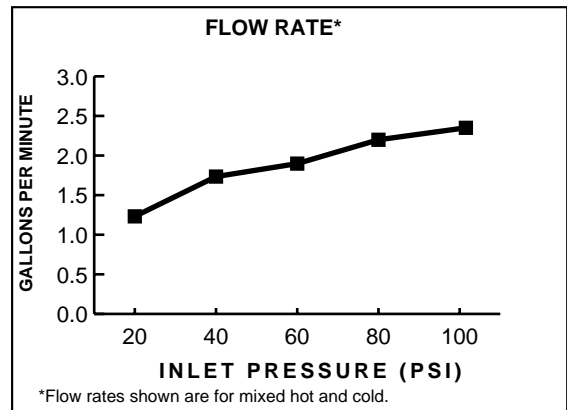

Product Number	Description	Finish Options	
		Polished Chrome	PVD Polished Brass
4175.501	Kitchen Faucet. Separate Handspray.	002	099
4175.503	Kitchen Faucet. Handspray through escutcheon.		
4175.500	Kitchen Faucet. Less Handspray.		

Meets the American Disabilities Act Guidelines and **ANSI A117.1** Requirements for the physically challenged.