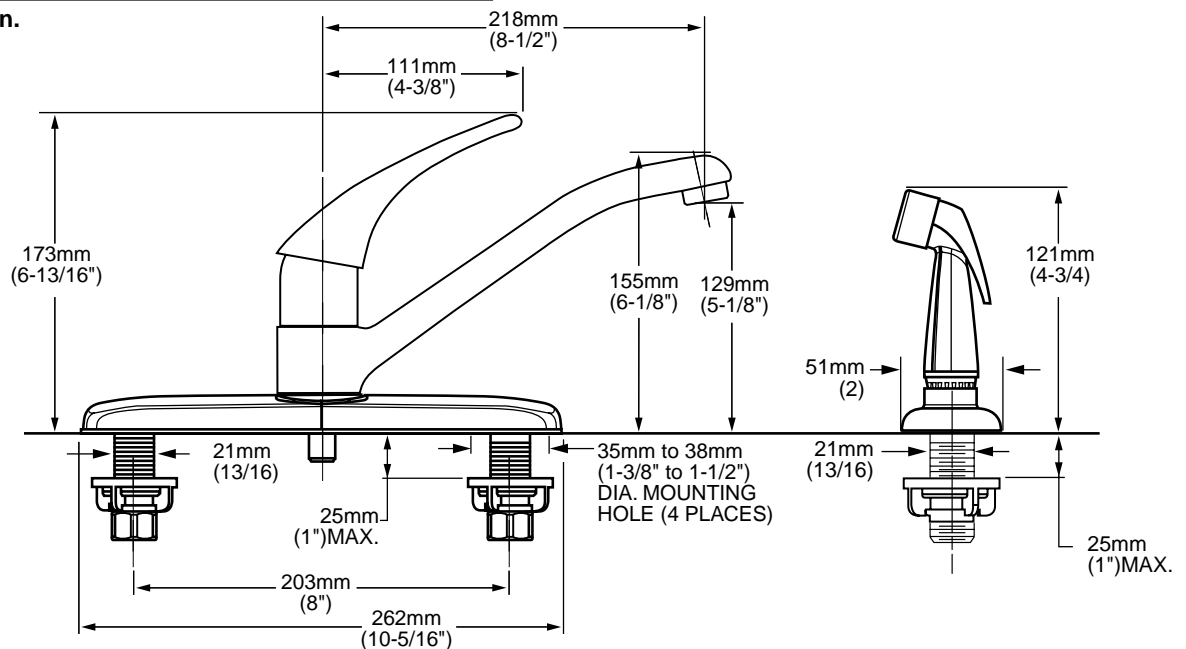

4175.501 Shown.

GENERAL DESCRIPTION:

Washerless 40mm ceramic disc valve cartridge. Cast brass waterway with 1/2" male inlet shanks. Cast Brass 8-1/2" (218mm) long swing spout. Metal lever handle. Metal escutcheon plate (escutcheon size 10-5/16"L x 2-3/8"W). 2.2gpm/8.3L/min. maximum flow rate.

Large "Comfort Zone": Allows easy fine tuning of temperature.

Simple Installation: Fast and easy one person installation. Faucet drops in from top. Quick spin nuts secure faucet in place.

SUGGESTED SPECIFICATION: