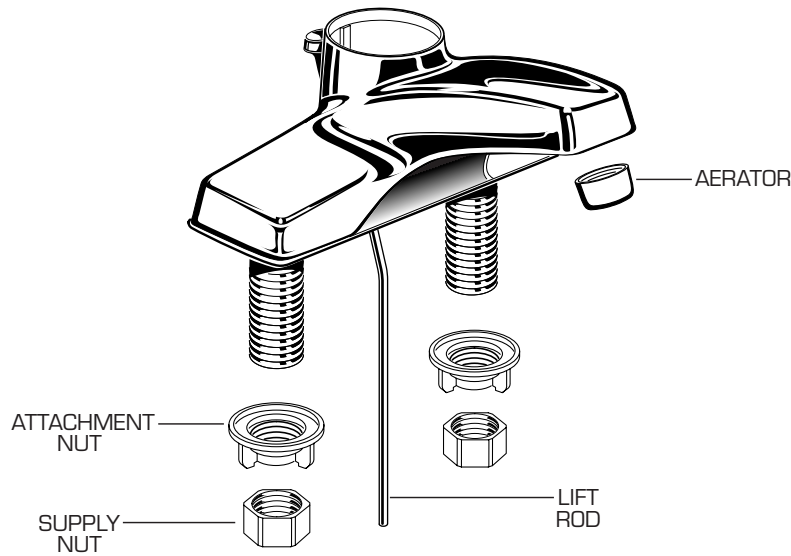

American Standard

COLONY
SINGLE CONTROL
LAVATORY FAUCETS
MODEL NUMBERS

2175.200	2175.210
2175.205	2175.202
2175.207	2175.209

★ Replace the "YYY" with appropriate finish code

CHROME	002
--------	-----

REPAIR PARTS	DESCRIPTION	PART NUMBER ★	PKG QTY	BULK QTY
Handle Parts	Lever Handle Kit	M960992-YYYOA	-	-
	Long Lever Handle Kit	M960993-YYYOA	-	-
	Handle Screw Kit	O30746-0070A	-	-
Faucet Parts	Cap	M907301-YYYOA	-	-
	Cartridge Screws	M918306-0070A	3	-
	Cartridge	A951470-0070A	-	-
	Aerator	O12577-YYYOA	-	-
	Attachment Nuts	O65800-0070A	2	-
	Supply Nuts	O24220-0070A	2	-
	Lift Rod	M950146-0020A	-	-