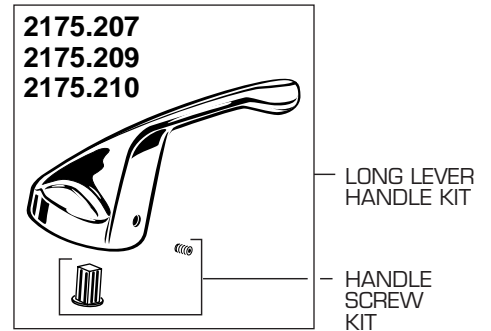

American Standard

COLONY
SINGLE CONTROL
LAVATORY FAUCETS
MODEL NUMBERS

2175.200	2175.210
2175.205	2175.202
2175.207	2175.209

★ Replace the "YYY" with appropriate finish code

CHROME	002
--------	-----

REPAIR PARTS	DESCRIPTION	PART NUMBER ★	PKG QTY	BULK QTY
Handle Parts	Lever Handle Kit	M960992-YYYOA	-	-
	Long Lever Handle Kit	M960993-YYYOA	-	-
	Handle Screw Kit	O30746-0070A	-	-
Faucet Parts	Cap	M907301-YYYOA	-	-
	Cartridge Screws	M918306-0070A	3	-
	Cartridge	A951470-0070A	-	-
	Aerator	O12577-YYYOA	-	-
	Attachment Nuts	O65800-0070A	2	-
	Supply Nuts	O24220-0070A	2	-
	Lift Rod	M950146-0020A	-	-