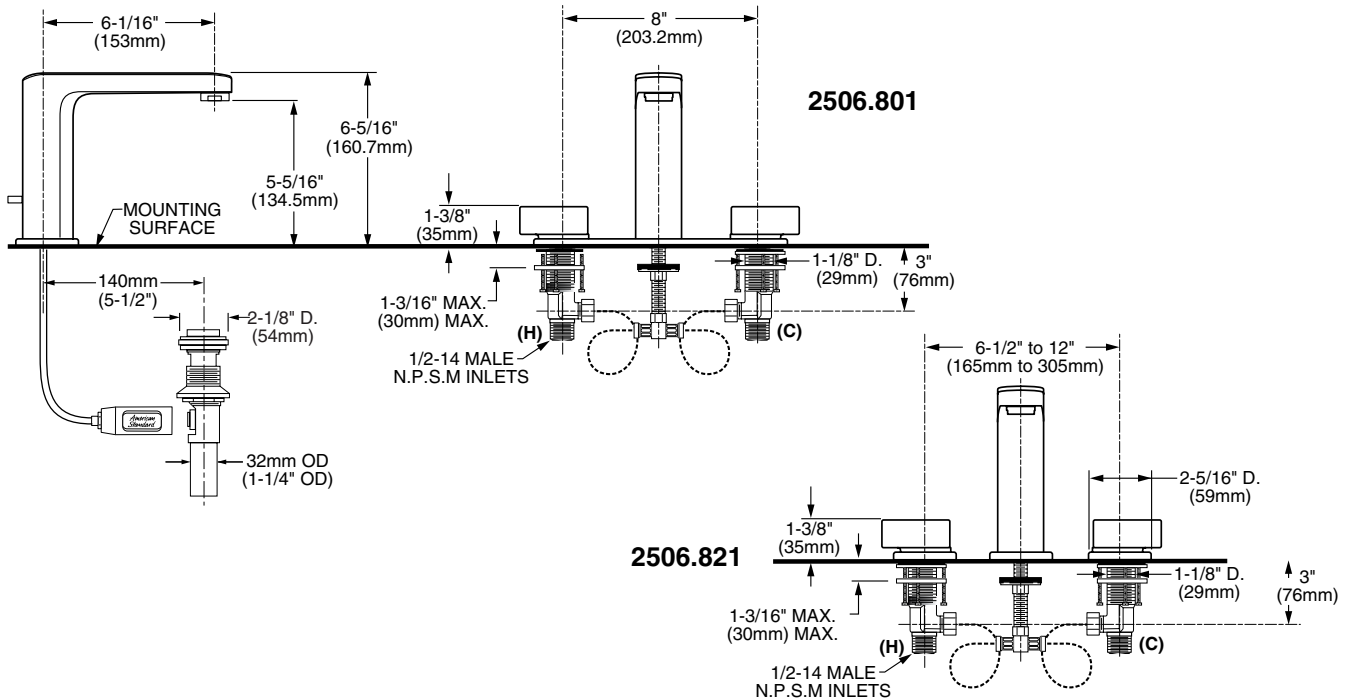

MODEL NUMBER:

- ❑ **2506.801 Widespread Lavatory**
Metal Speed Connect® Pop-up drain.
Metal Lever handles. “Euro” brass deck plate.
- ❑ **2506.821 Widespread Lavatory**
Metal Speed Connect Pop-up drain.
Metal Lever handles. Individual base escutcheon.

GENERAL DESCRIPTION:

Cast brass valve bodies with flexible hose connections for 6" to 12" (152mm to 305mm) installations. 1/4 turn washerless ceramic disc valve cartridges. Brass spout. One-half inch male inlet shanks with brass coupling nuts. 20 inch (500mm) long flexible stainless steel drain cable is pre-assembled to spout. Metal Speed Connect® drain body with 1-1/4 inch (32mm) tail piece. 1.5 gpm/5.7L/min. maximum flow rate. Choice of “Euro” style (2506.801) version or individual base escutcheons (2506.821).

Low Lead: Meets NSF Standard 61/Section 9 & Prop 65 lead requirements.

Exclusive Speed Connect Metal Drain:

- Fewer parts. Installs in less time.
- No adjustments required - seals the first time, every time.
- Flexible stainless steel cable - installs effortlessly in tight spaces.

Choice of Finishes: Available in Polished Chrome or Stainless Steel (PVD).

SUGGESTED SPECIFICATION:

Two handle widespread lavatory faucet shall feature cast brass valve bodies with flexible hose connections for 6" to 12" installations. Shall also feature 1/4 turn washerless ceramic disc valve cartridges. Shall also feature a metal drain body with stainless steel cable actuation. Fitting shall be American Standard Model #2506.____.