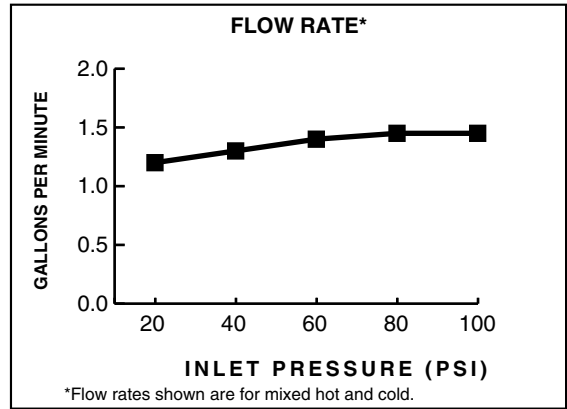

CODES AND STANDARDS

These products meet or exceed the following codes and standards:

- **ANSI A117.1**
- **ASME A112.18.1**
- **CSA B 125**
- **NSF 61/Section 9**

Product Number	Description	Finish Options	
		Polished Chrome	Stainless Steel (PVD)
		002	075
2506.801	Lavatory faucet with Metal Speed Connect® Pop-up drain. Metal Lever handles. "Euro" style deck plate.		
2506.821	Same as ABOVE with individual base escutcheons.		

Meets the American Disabilities Act Guidelines and **ANSI A117.1** Requirements for the physically challenged.