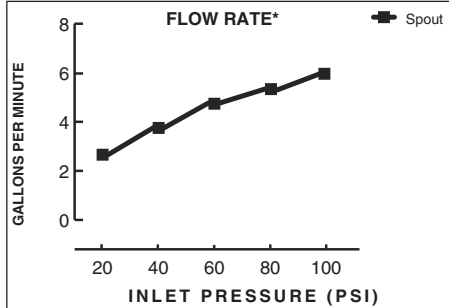

Valve + Trim: Trim Kit & Valve Body Packaged Separately

To order: Specify valve body **and** trim kit desired

Example: R110 - Direct Sweat Valve Body

T215.701 - Hampton Bath/Shower Trim Kit (Porcelain Cross Handle)

CODES AND STANDARDS

These products meet or exceed the following codes and standards:

- ASSE 1016
- ASME A112.18.1
- CSA B 125

* Showerhead with 2.5gpm/9.5L.min. flow restrictor.

VALVES							
		R110	R110SS	R115	R115SS	R117	R117SS
	Direct Sweat Inlets/Outlets	Direct Sweat Inlets/Outlets w/ Screwdriver Stops	Female Thread Inlets/Outlets	Female Thread Inlets/Outlets w/ Screwdriver Stops	PEX Inlets/Direct Sweat Outlets	PEX Inlets/Direct Sweat Outlets w/ Screwdriver Stops	

TRIM KITS		Colony*	Tropic	Dazzle	Hampton**	Standard	Town Square	One	Enfield***	Amarilis****	Amarilis****	
B/S		T375.XXX	T038.502	T028.502	T215.7XX	T6181	T555.502	T064.502	T373.5X2	T335.000	T345.000	
Shower		T372.XXX	T038.501	T028.501	T212.7XX	T6180	T555.501	T064.501	T373.5X1	T332.000	T342.000	
Valve		T371.XXX	T038.500	T028.500	T211.7XX	T6179	T555.500	T064.500	T373.5X0	T331.000	T341.000	

NOTES:

* COLONY

** HAMPTON

available with choice of four handles.

to order: specify the three digit handle number

ex) T211.701 (valve only trim kit w/ porcelain cross handle)

*** ENFIELD available with lever or cross handle

**** AMARILIS

trim kits are less handles--must be ordered separately.

the following handle kits are available: