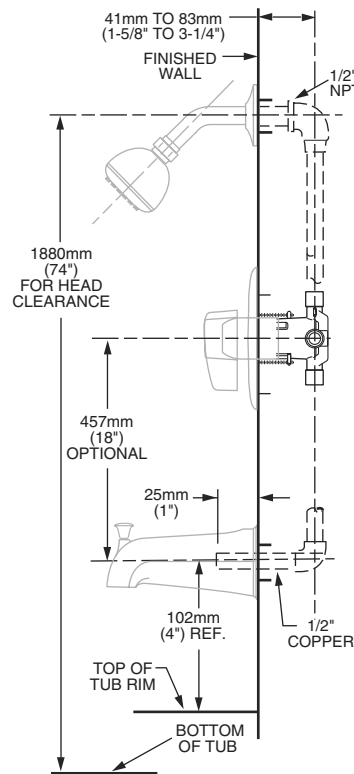

GENERAL DESCRIPTION:

Cast brass body, washerless ceramic disc valve cartridge with back-to-back capability and hot limit safety stop. Cycles from "off" to "cold" to "hot". Pressure balancing cartridge maintains constant output temperature in response to changes in relative hot and cold supply pressure. One-half inch inlets and outlets (choice of direct sweat, threaded, or PEX). Available with screwdriver stops. Rough-in plaster guard designed for use as thin-wall mounting adaptor. Valve body will accept a variety of decorative Bath/Shower trims.

PRODUCT FEATURES:

Cast Brass Valve Body: Durable - Quality that will last a lifetime. Ideal material for prolonged contact with water.

Ceramic Disc Valve Cartridge: Assures a lifetime of drip-free performance. Allows easy fine tuning of temperature (125° handle rotation from off to hot).

Pressure Balancing Valve Cartridge: Maintains constant output temperature in response to changes in hot and cold supply pressure. Diaphragm system engineered to eliminate cross flow. Avoids failure due to mineral deposits - ideal for use in hard water

Back-to-Back Capability: Hot and cold can be reversed quickly and easily.

Adjustable Hot Limit Safety Stop: Limits the amount of hot water allowed to mix with cold. Reduces the risk of accidental scalding.

Exclusive Plaster Guard: Plaster guard is designed to protect valve during installation and serve as a mounting plate for thin-wall installations. 2 piece design allows valve to be tested prior to trim installation.

Wide Rough-in Range: From 1-5/8" to 3-1/4".

MODEL NUMBER: