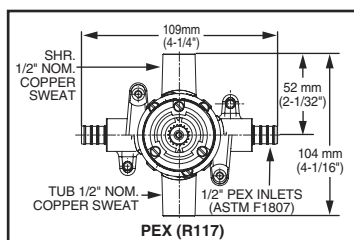

Available Trim Kits

R110 Valve Body Shown

GENERAL DESCRIPTION:

Cast brass body, washerless ceramic disc valve cartridge with back-to-back capability and hot limit safety stop. Cycles from "off" to "cold" to "hot". Pressure balancing cartridge maintains constant output temperature in response to changes in relative hot and cold supply pressure. One-half inch inlets and outlets (choice of direct sweat, threaded, or PEX). Available with screwdriver stops. Rough-in plaster guard designed for use as thin-wall mounting adaptor. Valve body will accept a variety of decorative Bath/Shower trims.

Wide Rough-in Range: From 1-5/8" to 3-1/4".

MODEL NUMBER:

- R110 Pressure Balance Rough Valve Body only**
Direct sweat inlets/outlets. LESS trim.
- R110SS Pressure Balance Rough Valve Body only with Screwdriver stops**
Direct sweat inlets/outlets. Screwdriver stops. LESS trim.
- R115 Pressure Balance Rough Valve Body only**
Female thread inlets/outlets. LESS trim.
- R115SS Pressure Balance Rough Valve Body only with Screwdriver stops**
Female thread inlets/outlets. Screwdriver stops. LESS trim.
- R117 Pressure Balance Rough Valve Body only**
PEX inlets/Direct sweat outlets. LESS trim.
- R117SS Pressure Balance Rough Valve Body only with Screwdriver stops**
PEX inlets/Direct sweat outlets. Screwdriver stops. LESS trim.

See reverse for available trim kits.

VALVE BODY OPTIONS

SUGGESTED SPECIFICATION:

Bath/shower fitting shall feature a cast brass body. Shall feature ceramic disc valve cartridge which is capable of back-to-back installation. Fitting shall be equipped with pressure balancing cartridge engineered to eliminate cross flow and avoid failure due to mineral deposits. Shall also feature hot limit safety stop. Fitting shall be: Rough Valve Body - American Standard Model # R11____, Trim Kit - American Standard Model # _____.