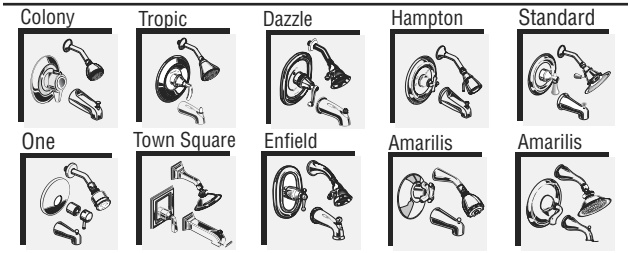

Available Trim Kits

R110 Valve Body Shown

GENERAL DESCRIPTION:

Cast brass body, washerless ceramic disc valve cartridge with back-to-back capability and hot limit safety stop. Cycles from "off" to "cold" to "hot". Pressure balancing cartridge maintains constant output temperature in response to changes in relative hot and cold supply pressure. One-half inch inlets and outlets (choice of direct sweat, threaded, or PEX). Available with screwdriver stops. Rough-in plaster guard designed for use as thin-wall mounting adaptor. Valve body will accept a variety of decorative Bath/Shower trims.

PRODUCT FEATURES:

Cast Brass Valve Body: Durable - Quality that will last a lifetime. Ideal material for prolonged contact with water.

Ceramic Disc Valve Cartridge: Assures a lifetime of drip-free performance. Allows easy fine tuning of temperature (125° handle rotation from off to hot).

The above fittings will accept the following Amarilis-Series handles.

451	441	461	431	551	541	571	901 911	861

*EverClean™ Finish:

- Offered on: Polished Chrome (002), Stainless Steel (075), Polished Brass (099) and Satin Nickel (295) finish. (and any combination of these finishes).
- One wipe effortlessly removes spots.
- Eliminates the need for cleaners and scrubbing.