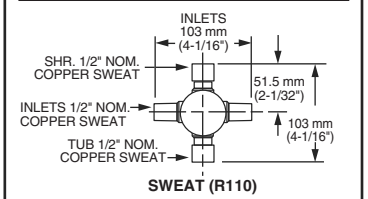

Available Trim Kits

R110 Valve Body Shown

GENERAL DESCRIPTION:

Cast brass body, washerless ceramic disc valve cartridge with back-to-back capability and hot limit safety stop. Cycles from "off" to "cold" to "hot". Pressure balancing cartridge maintains constant output temperature in response to changes in relative hot and cold supply pressure. One-half inch inlets and outlets (choice of direct sweat, threaded, or PEX). Available with screwdriver stops. Rough-in plaster guard designed for use as thin-wall mounting adaptor. Valve body will accept a variety of decorative Bath/Shower trims.

Wide Rough-in Range: From 1-5/8" to 3-1/4".

MODEL NUMBER:

- R110 Pressure Balance Rough Valve Body only**
Direct sweat inlets/outlets. LESS trim.
- R110SS Pressure Balance Rough Valve Body only with Screwdriver stops**
Direct sweat inlets/outlets. Screwdriver stops. LESS trim.
- R115 Pressure Balance Rough Valve Body only**
Female thread inlets/outlets. LESS trim.
- R115SS Pressure Balance Rough Valve Body only with Screwdriver stops**
Female thread inlets/outlets. Screwdriver stops. LESS trim.
- R117 Pressure Balance Rough Valve Body only**
PEX inlets/Direct sweat outlets. LESS trim.
- R117SS Pressure Balance Rough Valve Body only with Screwdriver stops**
PEX inlets/Direct sweat outlets. Screwdriver stops. LESS trim.

See reverse for available trim kits.

VALVE BODY OPTIONS

SUGGESTED SPECIFICATION:

Bath/shower fitting shall feature a cast brass body. Shall feature ceramic disc valve cartridge which is capable of back-to-back installation. Fitting shall be equipped with pressure balancing cartridge engineered to eliminate cross flow and avoid failure due to mineral deposits. Shall also feature hot limit safety stop. Fitting shall be: Rough Valve Body - American Standard Model # R11____, Trim Kit - American Standard Model # _____.