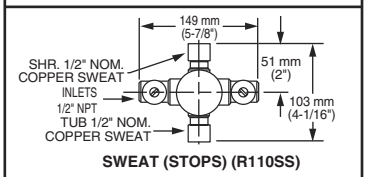

VALVE BODY OPTIONS

SUGGESTED SPECIFICATION:

Bath/shower fitting shall feature a cast brass body. Shall feature ceramic disc valve cartridge which is capable of back-to-back installation. Fitting shall be equipped with pressure balancing cartridge engineered to eliminate cross flow and avoid failure due to mineral deposits. Shall also feature hot limit safety stop. Fitting shall be: Rough Valve Body - American Standard Model # R11____, Trim Kit - American Standard Model # _____.