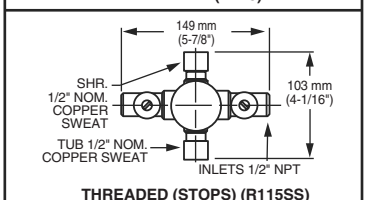

VALVE BODY OPTIONS

SUGGESTED SPECIFICATION:

Bath/shower fitting shall feature a cast brass body. Shall feature ceramic disc valve cartridge which is capable of back-to-back installation. Fitting shall be equipped with pressure balancing cartridge engineered to eliminate cross flow and avoid failure due to mineral deposits. Shall also feature hot limit safety stop. Fitting shall be: Rough Valve Body - American Standard Model # R11____, Trim Kit - American Standard Model # _____.