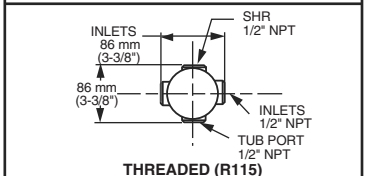

Wide Rough-in Range: From 1-5/8" to 3-1/4".

MODEL NUMBER:

- R110 Pressure Balance Rough Valve Body only**
Direct sweat inlets/outlets. LESS trim.
- R110SS Pressure Balance Rough Valve Body only with Screwdriver stops**
Direct sweat inlets/outlets. Screwdriver stops. LESS trim.
- R115 Pressure Balance Rough Valve Body only**
Female thread inlets/outlets. LESS trim.
- R115SS Pressure Balance Rough Valve Body only with Screwdriver stops**
Female thread inlets/outlets. Screwdriver stops. LESS trim.
- R117 Pressure Balance Rough Valve Body only**
PEX inlets/Direct sweat outlets. LESS trim.
- R117SS Pressure Balance Rough Valve Body only with Screwdriver stops**
PEX inlets/Direct sweat outlets. Screwdriver stops. LESS trim.

See reverse for available trim kits.

VALVE BODY OPTIONS

SUGGESTED SPECIFICATION:

Bath/shower fitting shall feature a cast brass body. Shall feature ceramic disc valve cartridge which is capable of back-to-back installation. Fitting shall be equipped with pressure balancing cartridge engineered to eliminate cross flow and avoid failure due to mineral deposits. Shall also feature hot limit safety stop. Fitting shall be: Rough Valve Body - American Standard Model # R11____, Trim Kit - American Standard Model # _____.