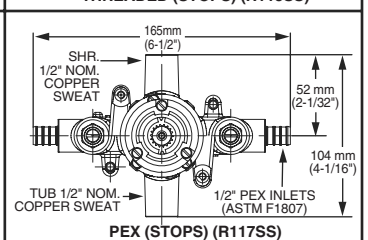

VALVE BODY OPTIONS

SUGGESTED SPECIFICATION:

Bath/shower fitting shall feature a cast brass body. Shall feature ceramic disc valve cartridge which is capable of back-to-back installation. Fitting shall be equipped with pressure balancing cartridge engineered to eliminate cross flow and avoid failure due to mineral deposits. Shall also feature hot limit safety stop. Fitting shall be: Rough Valve Body - American Standard Model # R11____, Trim Kit - American Standard Model # _____.