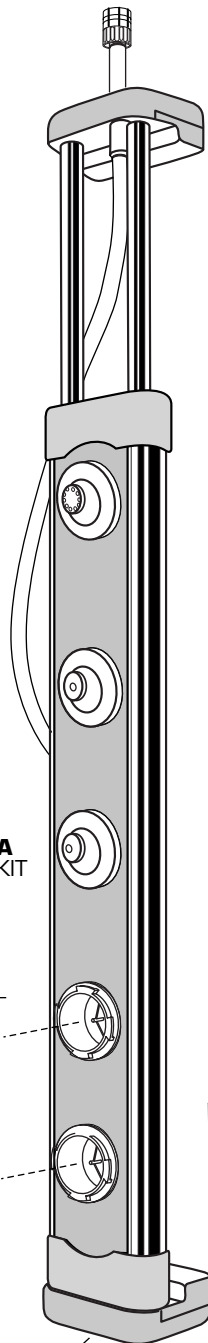

MODEL NUMBER

6035

Replace the "YYY" with appropriate finish code

CHROME	002
--------	-----

- M962292-0070A
MOUNTING KIT**
- SCREWS (2)
 - ANCHOR (2)
 - TOGGLE ANCHOR (2)
 - DRILL BIT (1)
 - TEFLON TAPE (1)

**M962291-0070A
SPRAY NOZZLES KIT**

**M923106-0070A
FRICTION CLIP**

**M962290-YYY0A
SPRAY TRIM KIT**

**M923112-YYY0A
END CAP**