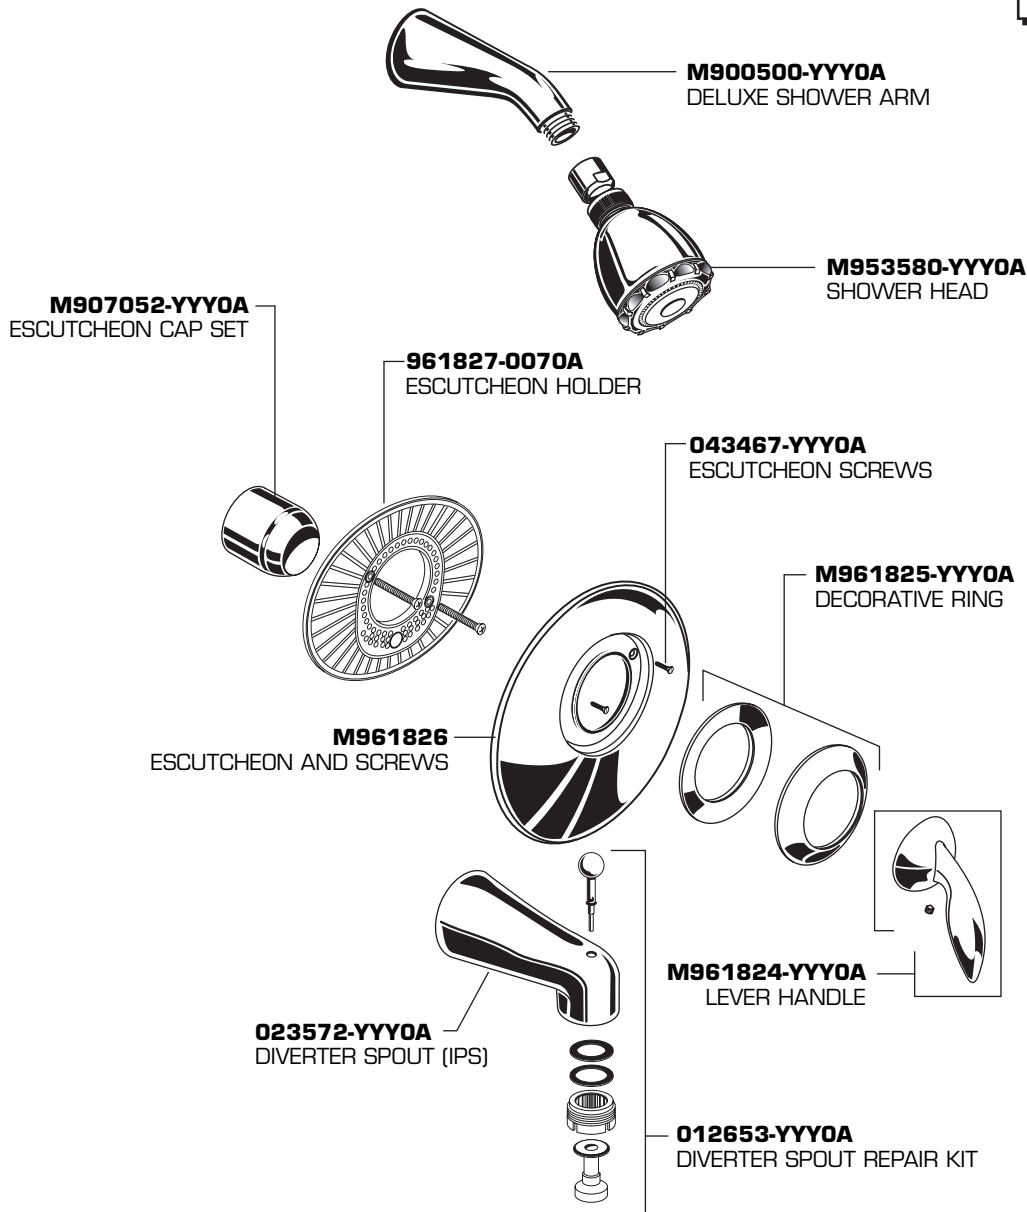

T086.502
T086.501
T086.500

Replace the "YYY" with appropriate finish code

CHROME	002
POLISHED BRASS	099
SATIN NICKEL	295
SATIN/BRASS	297
CHROME/BRASS	299

HOT LINE FOR HELP
For toll-free information and answers to your questions, call:
1 (800) 442-1902
Weekdays 8:00 a.m. to 8:00 p.m. EST
IN CANADA 1-800-387-0369 (TORONTO 1-905-306-1093)
Weekdays 8:00 a.m. to 7:00 p.m. EST
IN MEXICO 01-800-839-1200