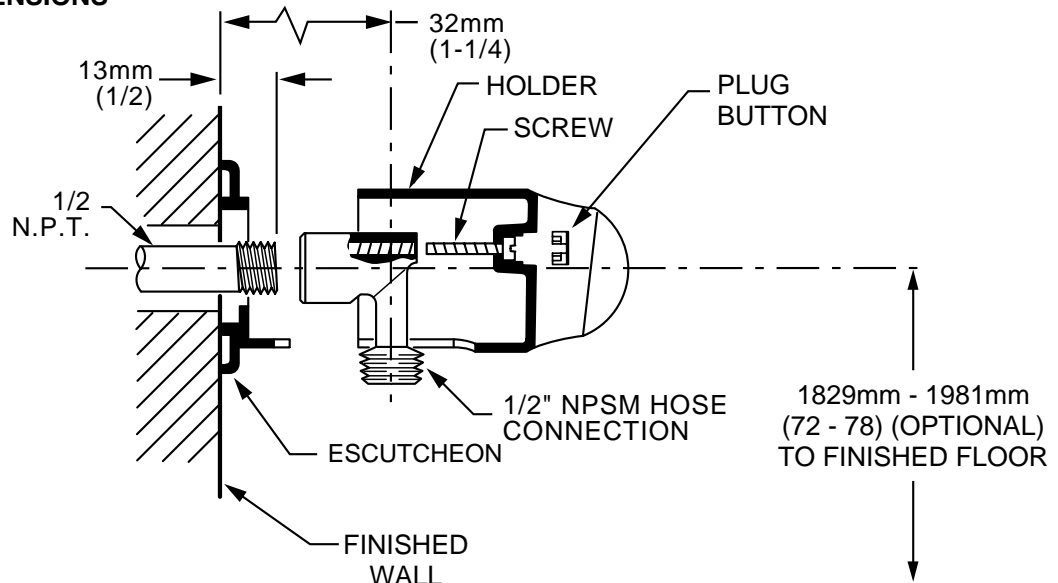

## WALL SUPPLIES WALL BRACKETS & SLIDE BARS

PART #	DESCRIPTION	AVAILABLE FINISHES
 <b>8888.037</b>	<b>WALL SUPPLY</b> <ul style="list-style-type: none"> <li>• 1/2" NPT female thread</li> <li>• 1/2" NPSM male hose thread</li> </ul>	.002 Polished Chrome .099 Polished Brass (PVD) .295 Satin (PVD)

### ROUGH-IN DIMENSIONS

 <b>8888.038</b>	<b>WALL SUPPLY BRACKET</b> <ul style="list-style-type: none"> <li>• 1/2" NPT female threads</li> <li>• Integral bracket holds the handshower at a convenient angle.</li> </ul>	.002 Polished Chrome .099 Polished Brass (PVD) .295 Satin (PVD)
---	--	---

### ROUGH-IN DIMENSIONS

## WALL SUPPLIES WALL BRACKETS & SLIDE BARS

Model #	Description	Finishes	Roughing-In Dimensions
<b>8888.036</b>  	<b>Fixed Wall Bracket</b>  For use with personal showers.	.002 Polished Chrome .099 Polished Brass (PVD) .295 Satin (PVD)	
<b>1660.232</b>  	<b>32" (813mm) Deluxe Slide Bar</b>  One soap dish and one deep dish for soap or shampoo. Adjustable shower holder can be set at any height or position along the bar and angles up to 45 degrees. Mounting brackets are available for corner installations (repair part# 030787-YYY0A).	.002 Polished Chrome .099 Polished Brass (PVD) .295 Satin (PVD)	
<b>1660.225</b>  	<b>25" (635mm) Standard Slide Bar</b>  Adjustable shower holder can be set at any height or position along the bar and angles up to 45 degrees. Less soap dish. Less shampoo basket. Mounting brackets are available for corner installations (repair part# 030787-YYY0A).	.002 Polished Chrome .099 Polished Brass (PVD) .295 Satin (PVD)	
<b>1660.236</b>  	<b>36" (914mm) Standard Slide Bar</b>		
<b>030787-YYY0A</b>  	<b>Corner Mounting Bracket</b>  Mounting bracket for corner installations of slide bars	.002 Polished Chrome .099 Polished Brass (PVD) .295 Satin (PVD)	