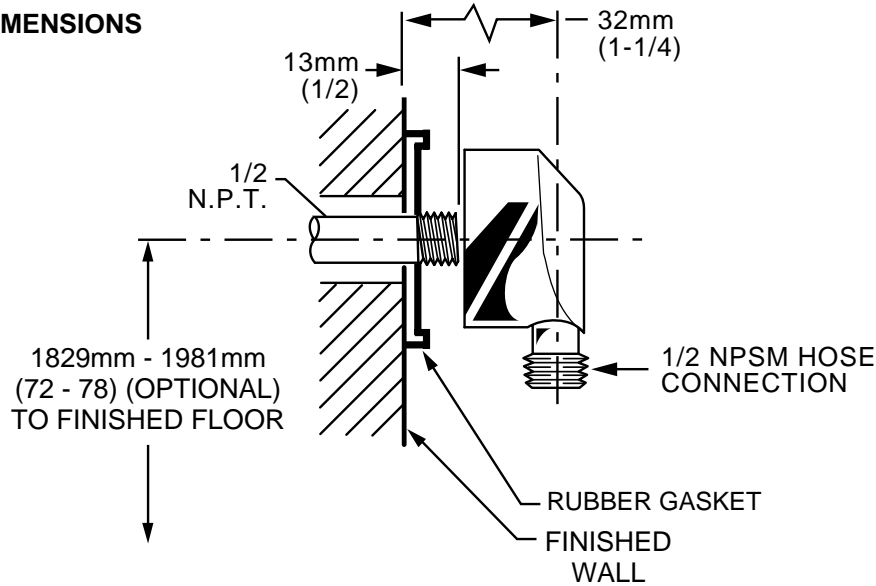

## WALL SUPPLIES WALL BRACKETS & SLIDE BARS

PART #	DESCRIPTION	AVAILABLE FINISHES
 <b>8888.037</b>	<b>WALL SUPPLY</b> <ul style="list-style-type: none"> <li>• 1/2" NPT female thread</li> <li>• 1/2" NPSM male hose thread</li> </ul>	.002 Polished Chrome .099 Polished Brass (PVD) .295 Satin (PVD)

### ROUGH-IN DIMENSIONS

 <b>8888.038</b>	<b>WALL SUPPLY BRACKET</b> <ul style="list-style-type: none"> <li>• 1/2" NPT female threads</li> <li>• Integral bracket holds the handshower at a convenient angle.</li> </ul>	.002 Polished Chrome .099 Polished Brass (PVD) .295 Satin (PVD)
---	--	---

### ROUGH-IN DIMENSIONS

## WALL SUPPLIES WALL BRACKETS & SLIDE BARS

Model #	Description	Finishes	Roughing-In Dimensions
<b>8888.036</b>  	<b>Fixed Wall Bracket</b>  For use with personal showers.	.002 Polished Chrome .099 Polished Brass (PVD) .295 Satin (PVD)	
<b>1660.232</b>  	<b>32" (813mm) Deluxe Slide Bar</b>  One soap dish and one deep dish for soap or shampoo. Adjustable shower holder can be set at any height or position along the bar and angles up to 45 degrees. Mounting brackets are available for corner installations (repair part# 030787-YYY0A).	.002 Polished Chrome .099 Polished Brass (PVD) .295 Satin (PVD)	
<b>1660.225</b>  	<b>25" (635mm) Standard Slide Bar</b>  Adjustable shower holder can be set at any height or position along the bar and angles up to 45 degrees. Less soap dish. Less shampoo basket. Mounting brackets are available for corner installations (repair part# 030787-YYY0A).	.002 Polished Chrome .099 Polished Brass (PVD) .295 Satin (PVD)	
<b>1660.236</b>  	<b>36" (914mm) Standard Slide Bar</b>		
<b>030787-YYY0A</b>  	<b>Corner Mounting Bracket</b>  Mounting bracket for corner installations of slide bars	.002 Polished Chrome .099 Polished Brass (PVD) .295 Satin (PVD)	