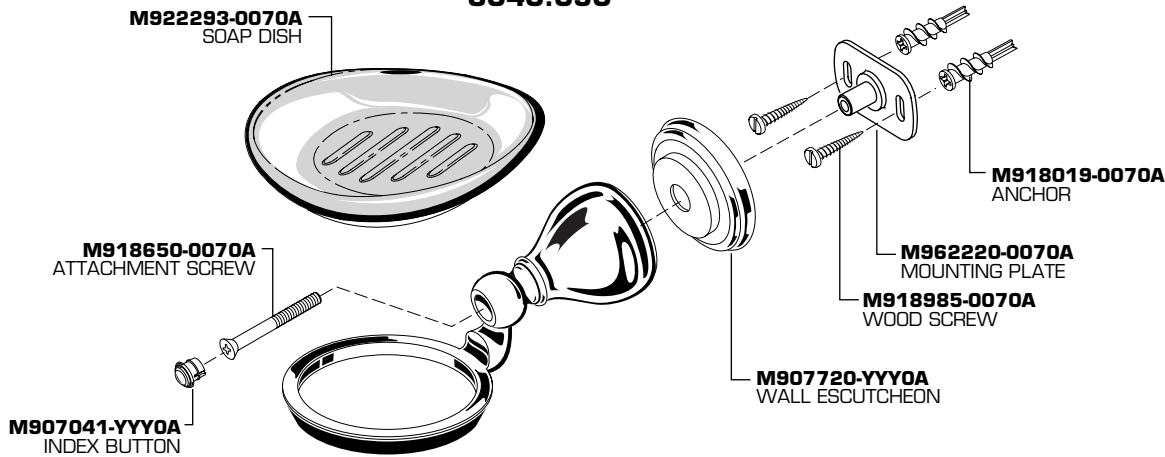

American Standard

Prairie Field™

SOAP DISH TUMBLER/TOOTHBRUSH HOLDER

MODEL NUMBERS

8040.050
8040.061

8040.050