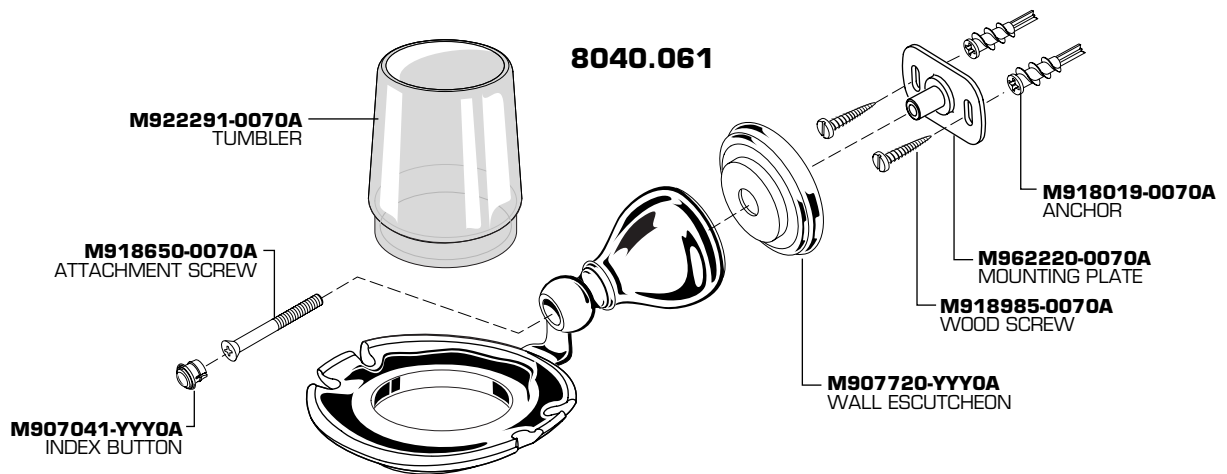

8040.061

Replace the "YYY" with appropriate finish code

CHROME	002
POLISHED BRASS	099
SATIN	234
SATIN	246

HOT LINE FOR HELP
For toll-free information and answers to your questions, call:
1-800 442-1902
Weekdays 8:00 a.m. to 8:00 p.m. EST
IN CANADA 1-800-387-0369 (TORONTO 1-905-306-1093)
Weekdays 8:00 a.m. to 7:00 p.m. EST

Product names listed herein are trademarks of American Standard Inc.
© American Standard Inc. 2003

M968299A