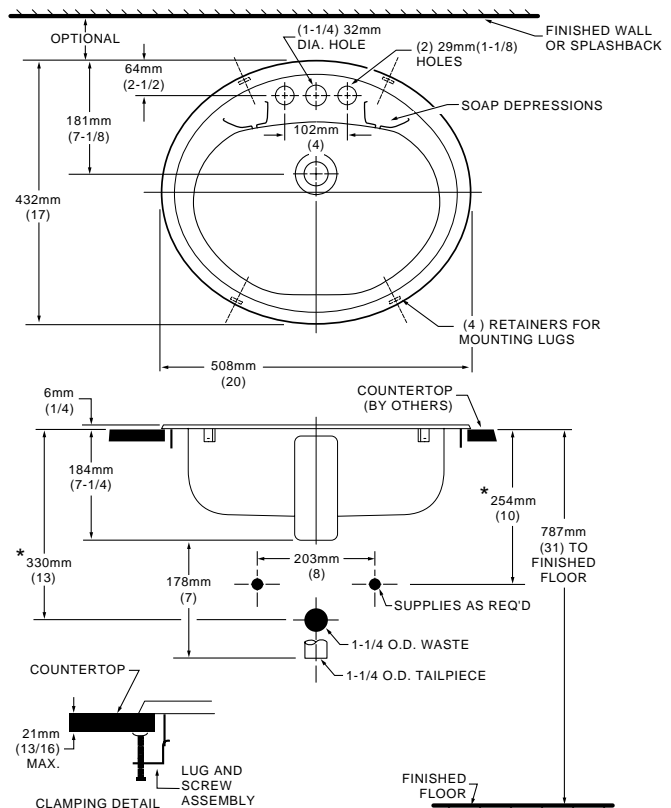

COLONY OVAL COUNTERTOP SINK

- Acid-resisting enamel steel
- Front overflow
- Self-rimming
- Two soap depressions
- Mounting clamps supplied

3004.207 Faucet holes on 4" (102mm) centers

Nominal Dimensions:

20" x 17" (508 x 432mm)

Bowl sizes:

15" (381mm) wide,
11" (279mm) front to back,
6" (152mm) deep

Compliance Certifications -

Meets or Exceeds the Following Specifications:

- ASME A112.19.4M for Enameled Steel Plumbing Fixtures

To Be Specified

- Color: White Bone Silver Shell
 Linen
- Faucet*:
- Faucet Finish:
- Supplies:
- Trap 1-1/4":

* See faucet section for additional models available

NOTES:

* DIMENSIONS SHOWN FOR LOCATION OF SUPPLIES AND "P" TRAP ARE SUGGESTED. FOR COUNTERTOP CUTOUT AND INSTALLATION INSTRUCTIONS USE TEMPLATE SUPPLIED WITH LAVATORY.

FITTINGS NOT INCLUDED AND MUST BE ORDERED SEPARATELY.

IMPORTANT: Dimensions of fixtures are nominal and may vary within the range of tolerances established by ANSI Standard A112.19.4.

These measurements are subject to change or cancellation. No responsibility is assumed for use of superseded or voided pages.