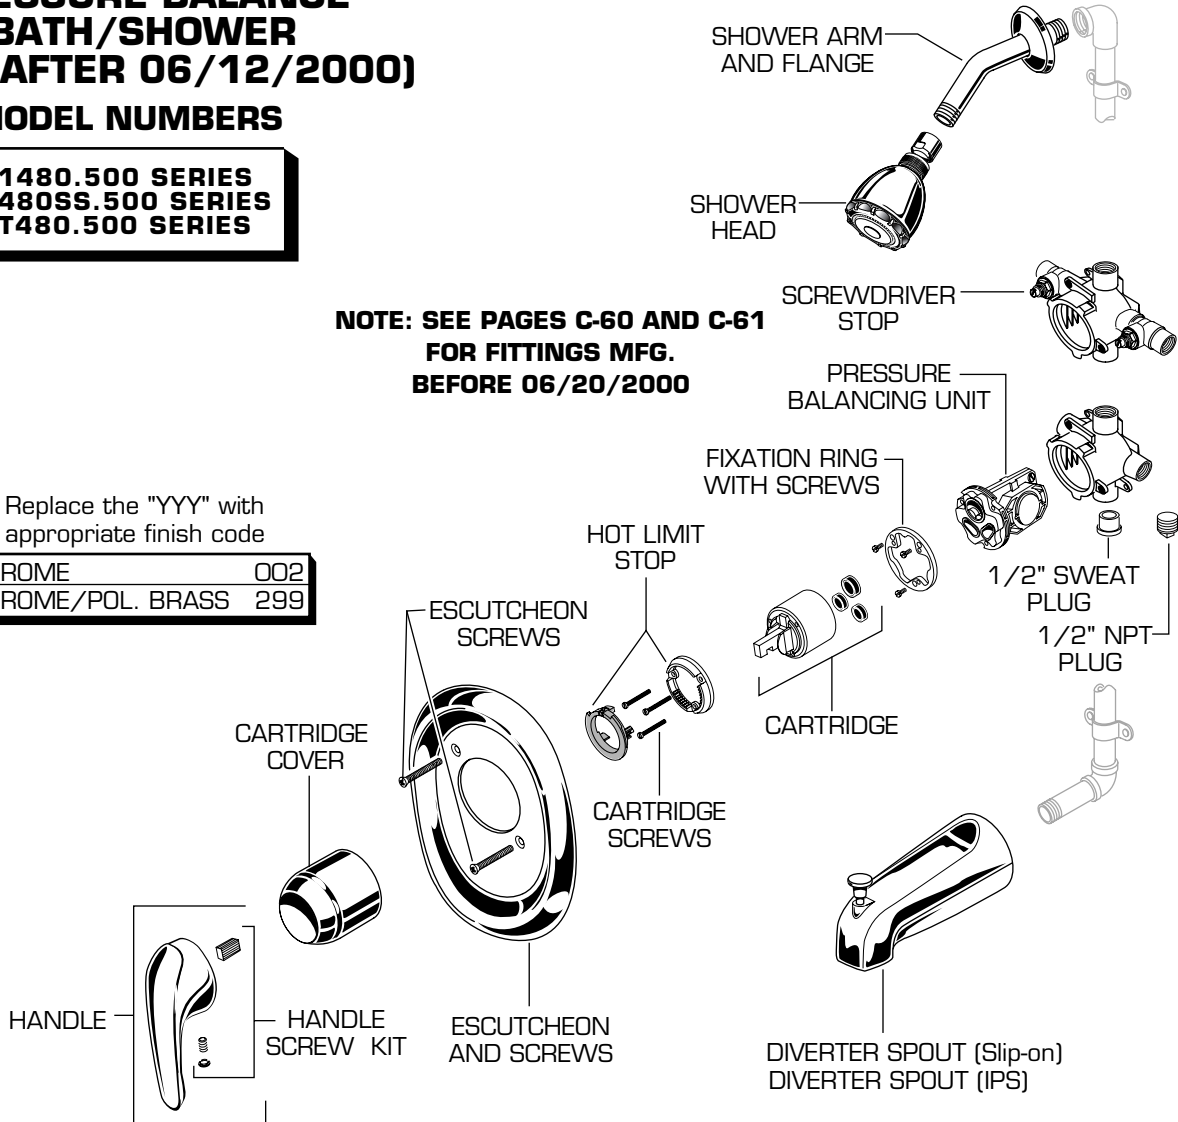

Seva™

**PRESSURE BALANCE
BATH/SHOWER
(MFG. AFTER 06/12/2000)**

MODEL NUMBERS

**1480.500 SERIES
1480SS.500 SERIES
T480.500 SERIES**

American Standard

**NOTE: SEE PAGES C-60 AND C-61
FOR FITTINGS MFG.
BEFORE 06/20/2000**

★ Replace the "YYY" with appropriate finish code

CHROME	002
CHROME/POL. BRASS	299

REPAIR PARTS	DESCRIPTION	PART NUMBER ★	PKG QTY
Handle Parts	Handle	060327-YYYOA	1
	Handle Screw Kit	030126-0070A	1
Faucet Parts	Hot Limit Stop	023593-0070A	1
	Cartridge	023529-0070A	1
	Cartridge Screws	023603-0070A	3
	Pressure Balancing Unit	M952100-0070A	1
	Fixation Ring with Screws	M961854-0070A	1
	Screwdriver Stop	051122-0070A	1
	1/2" Sweat Plug	050145-0070A	1
	1/2" IPS Plug	027816-0070A	1
Trim Parts	Cartridge Cover	M907050-YYYOA	1
	Escutcheon Screws	078016-YYYOA	2
	Escutcheon and Screws	M961812-YYYOA	1
	Shower Arm and Flange	023560-YYYOA	1
	Shower Head	953580-YYYOA	1
	Diverter Tub Spout (Slip-On)	022650-YYYOA	1
	Diverter Tub Spout (IPS)	022635-YYYOA	1