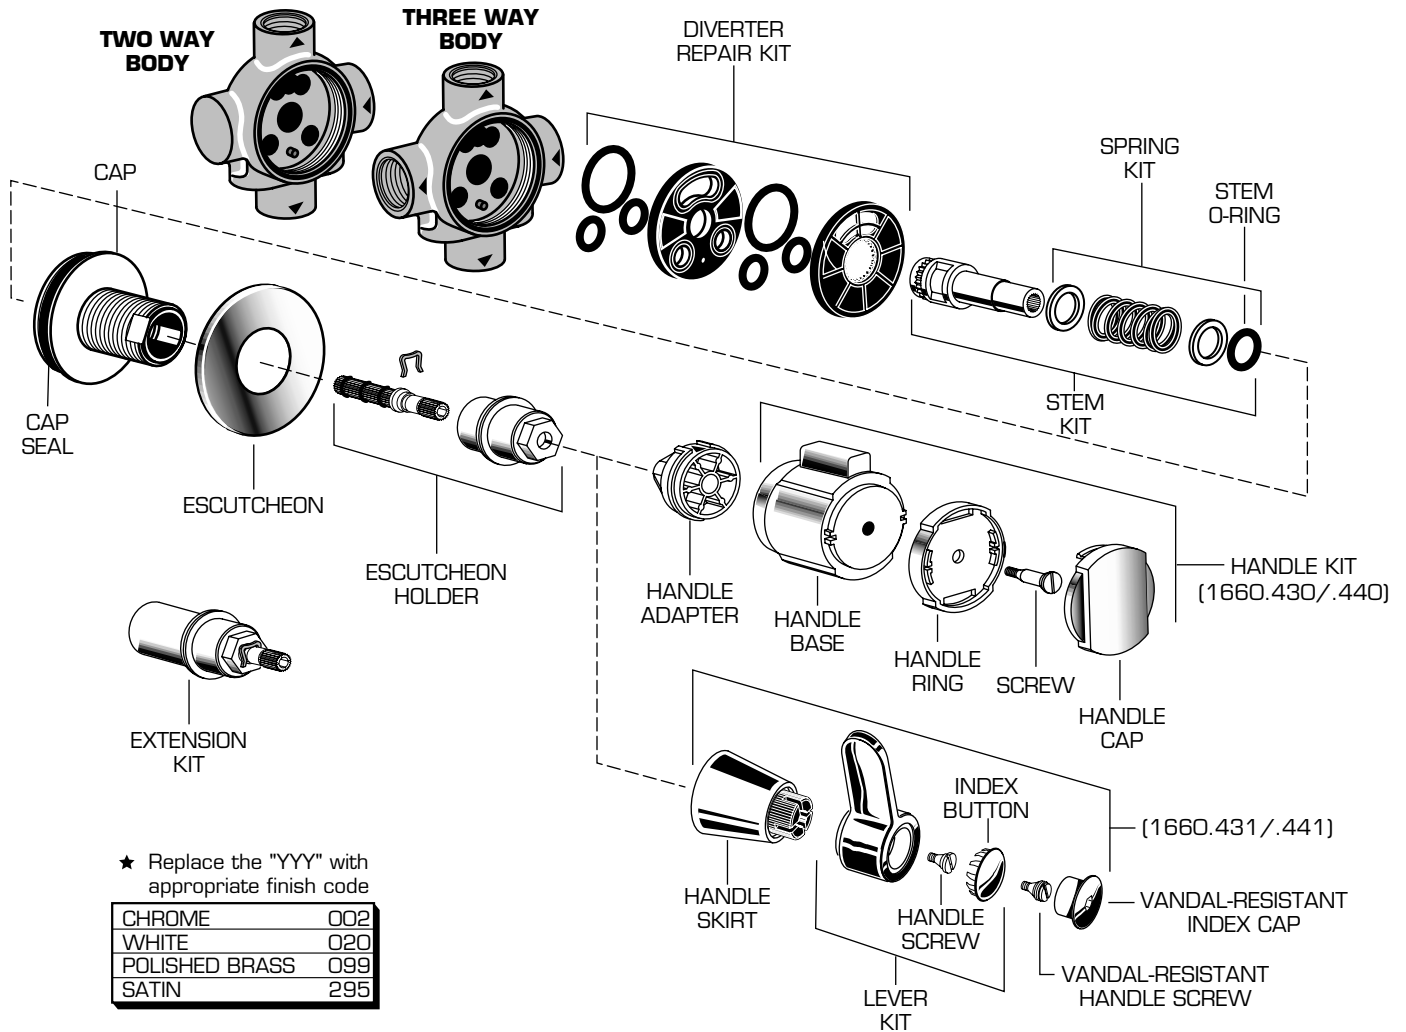

IN-WALL DIVERTER MODEL NUMBERS

THREE-WAY	TWO-WAY
1660.430	1660.440
1660.431	1660.441

★ Replace the "YYY" with appropriate finish code

CHROME	002
WHITE	020
POLISHED BRASS	099
SATIN	295

REPAIR PARTS	DESCRIPTION	PART NUMBER ★	PKG QTY
Valve Parts	Cap	051309-0070A	1
	Cap Seal	912647-0070A	1
	Stem O-Ring	912737-0070A	1
	Spring Kit	051310-0070A	1
	Stem Kit	060219-0070A	1
	Diverter Repair Kit	060220-0070A	1 Kit
Trim Parts	Escutcheon	012288-YYYOA	1
	Escutcheon Holder	954027-YYYOA	1
Handle Parts (1660.430/440)	Handle Adapter	923348-0070A	1
	Handle Kit	051313-YYYOA	1
	Handle Base	954026-YYYOA	1
	Handle Ring	909750-YYYOA	1
	Screw	918428-0070A	1
	Handle Cap	907065-YYYOA	1
Handle Parts (1660.431/441)	Handle Skirt	012157-YYYOA	1
	Lever Kit	012673-YYYOA	1
	Handle Screw	028611-0070A	3
	Index Button	012189-YYYOA	1
	Vandal-Resistant Screw	012253-0070A	2
	Vandal-Resistant Index Cap	012243-YYYOA	1
Miscellaneous	Extension Kit	963554-YYYOA	1