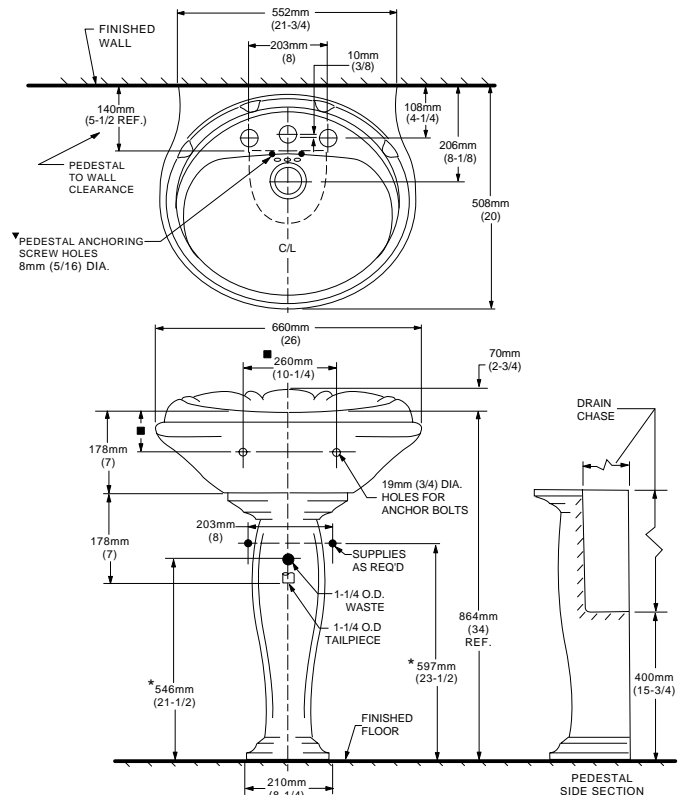

- 0211.800** Faucet holes on 8" (203mm) centers
(Illustrated)
- 0211.400** Faucet holes on 4" (102mm) centers
- 0211.100** Center hole only

Nominal Dimensions:

660 x 508 x 864mm (26" x 20" x 34")

Separate Components:

- 0211.008** Pedestal top-8" (203mm) centers
- 0211.004** Pedestal top-4" (102mm) centers
- 0211.001** Pedestal top-center hole only
- 734900-400** Pedestal only

Bowl sizes:

476mm (18-3/4") wide,
292mm (11-1/2") front to back,
133mm (5-1/4") deep

Compliance Certifications -

Meets or Exceeds the Following Specifications:

- ASME A112.19.2M for Vitreous China Fixtures

NOTES:

- * DIMENSIONS SHOWN FOR LOCATION OF SUPPLIES AND "P" TRAP ARE SUGGESTED.
- ▼ PEDESTAL ANCHORING SCREWS NOT INCLUDED.
- SUITABLE FOR REINFORCEMENT ONLY. ACTUAL DIMENSIONS MUST BE TAKEN FROM FIXTURE.
- FITTINGS NOT INCLUDED AND MUST BE ORDERED SEPARATELY.
- PROVIDE SUITABLE REINFORCEMENT FOR ALL WALL SUPPORTS.
- IMPORTANT: Dimensions of fixtures are nominal and may vary within the range of tolerances established by ANSI Standard A112.19.2.
- These measurements are subject to change or cancellation. No responsibility is assumed for use of superseded or voided pages.

To Be Specified

- Color:
- Faucet*:
- Faucet Finish:
- Supplies:
- 1-1/4" Trap:

* See faucet section for additional models available