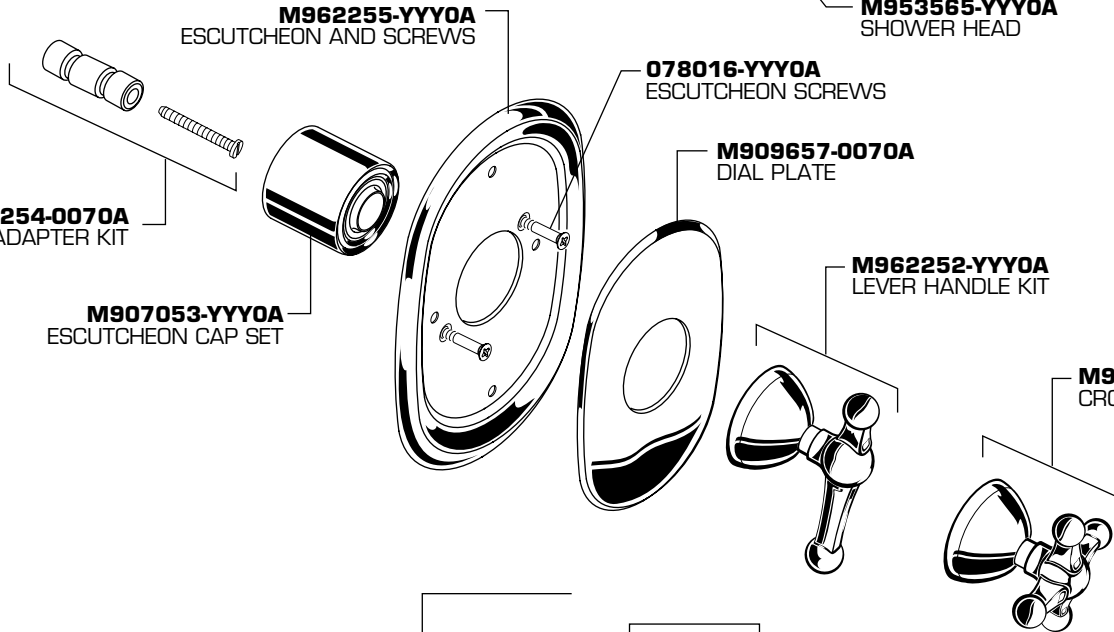

*American Standard*

**ENFIELD  
BATH/SHOWER  
TRIM KITS  
MODEL NUMBER**

**T373.502  
T373.501  
T373.500  
T373.522  
T373.521  
T373.520**

**M953565-YYY0A**  
SHOWER HEAD

**M962255-YYY0A**  
ESCUTCHEON AND SCREWS

**078016-YYY0A**  
ESCUTCHEON SCREWS

**M909657-0070A**  
DIAL PLATE

**M962252-YYY0A**  
LEVER HANDLE KIT

**M962258-YYY0A**  
CROSS HANDLE KIT

**M962254-0070A**  
ADAPTER KIT

**M907053-YYY0A**  
ESCUTCHEON CAP SET

**M962256-YYY0A**  
DIVERTER SPOUT  
REPAIR KIT

**M950220-YYY0A**  
DIVERTER SPOUT (IPS)

Replace the "YYY" with appropriate finish code

CHROME	002
POLISHED NICKEL	008
BLACKENED BRONZE	068
POLISHED BRASS	099
SATIN	295