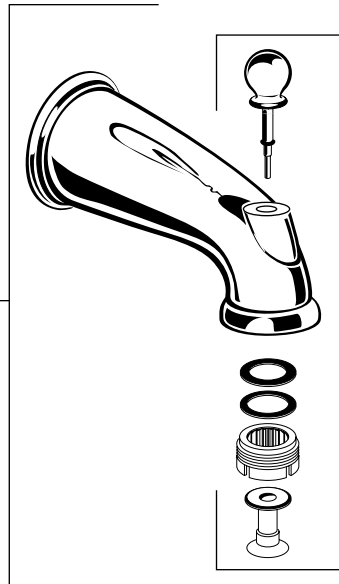

*American Standard*

**ENFIELD  
BATH/SHOWER  
TRIM KITS  
MODEL NUMBER**

**T373.502  
T373.501  
T373.500  
T373.522  
T373.521  
T373.520**

**M953565-YYY0A**  
SHOWER HEAD

**M962255-YYY0A**  
ESCUTCHEON AND SCREWS

**078016-YYY0A**  
ESCUTCHEON SCREWS

**M909657-0070A**  
DIAL PLATE

**M962252-YYY0A**  
LEVER HANDLE KIT

**M962258-YYY0A**  
CROSS HANDLE KIT

**M962254-0070A**  
ADAPTER KIT

**M907053-YYY0A**  
ESCUTCHEON CAP SET

**M962256-YYY0A**  
DIVERTER SPOUT  
REPAIR KIT

**M950220-YYY0A**  
DIVERTER SPOUT (IPS)

Replace the "YYY" with appropriate finish code

CHROME	002
POLISHED NICKEL	008
BLACKENED BRONZE	068
POLISHED BRASS	099
SATIN	295