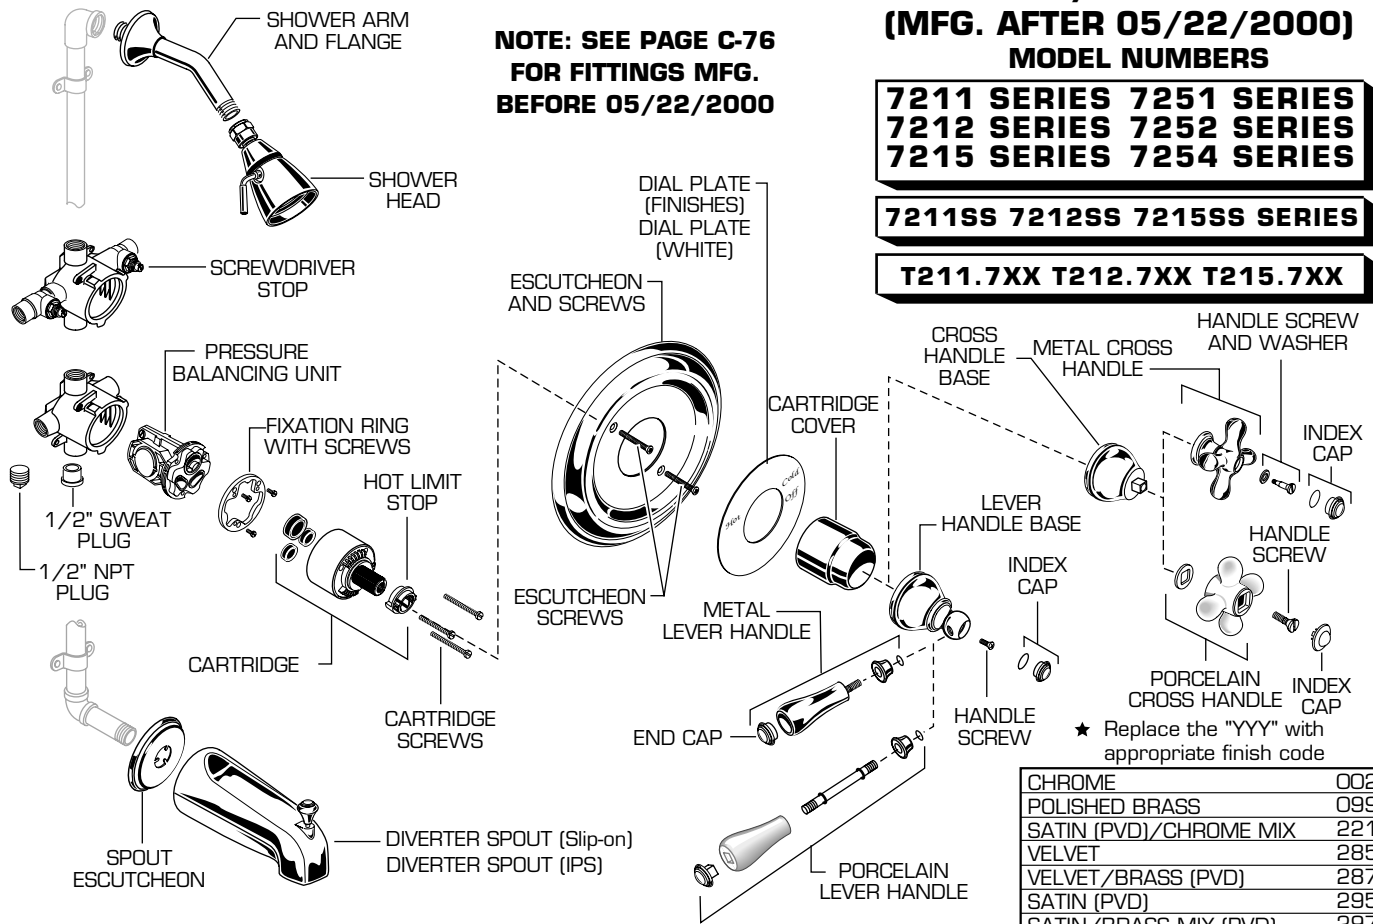

# HAMPTON PRESSURE BALANCE BATH/SHOWER (MFG. AFTER 05/22/2000) MODEL NUMBERS

**7211 SERIES 7251 SERIES  
7212 SERIES 7252 SERIES  
7215 SERIES 7254 SERIES**

**7211SS 7212SS 7215SS SERIES**

**T211.7XX T212.7XX T215.7XX**

CHROME	002
POLISHED BRASS	099
SATIN (PVD)/CHROME MIX	221
VELVET	285
VELVET/BRASS (PVD)	287
SATIN (PVD)	295
SATIN/BRASS MIX (PVD)	297
CHO./POL.BRASS MIXAGE	299

REPAIR PARTS	DESCRIPTION	PART NUMBER ★	PKG QTY
Handle Parts	Index Cap	021470-YYY0A	1
	Handle Screw (Lever Handle)	A918657-0070A	1
	Porcelain Lever Handle	060353-YYY0A	1
	Metal Lever Handle	060354-YYY0A	1
	End Cap	021470-YYY0A	1
	Lever Handle Base	M916590-YYY0A	1
	Metal Cross	013315-YYY0A	1
	Handle Screw and Washer (Cross)	M961814-0070A	1
	Porcelain Cross Handle	042692-0070A	1
	Handle Screw (Porcelain Cross)	A9185760070A	1
	Index Cap (Porcelain - Cross)	013311-YYY0A	1 set
	Cross Handle Base	M916591-YYY0A	1
	Valve Parts	Cartridge	A954440-0070A
Hot Limit Stop		A923611-0070A	1
Cartridge Screws		023603-0070A	3
Screwdriver Stop		051122-0070A	1
Pressure Balance Unit		M952100-0070A	1
Fixation Ring with Screws		M961854-0070A	1
1/2" Sweat Plug		050145-0070A	1
1/2" IPS Plug		027816-0070A	1
Trim Parts	Dial Plate (White)	923005-0024A	1
	Dial Plate (Finishes)	923005-YYY0A	1
	Escutcheon Screws	078016-0020A	2
	Escutcheon and Screws	M961810-YYY0A	1
	Cartridge Cover	M907051-YYY0A	1
	Diverter Spout (Slip-on)	060409-YYY0A	1
	Diverter Spout (IPS)	060340-YYY0A	1
	Spout Escutcheon	907520-YYY0A	1
	Shower Head	060339-YYY0A	1
	Shower Arm and Flange	060351-YYY0A	1
	3/4" Extension Kit (Not Shown)	M961818-YYY0A	1