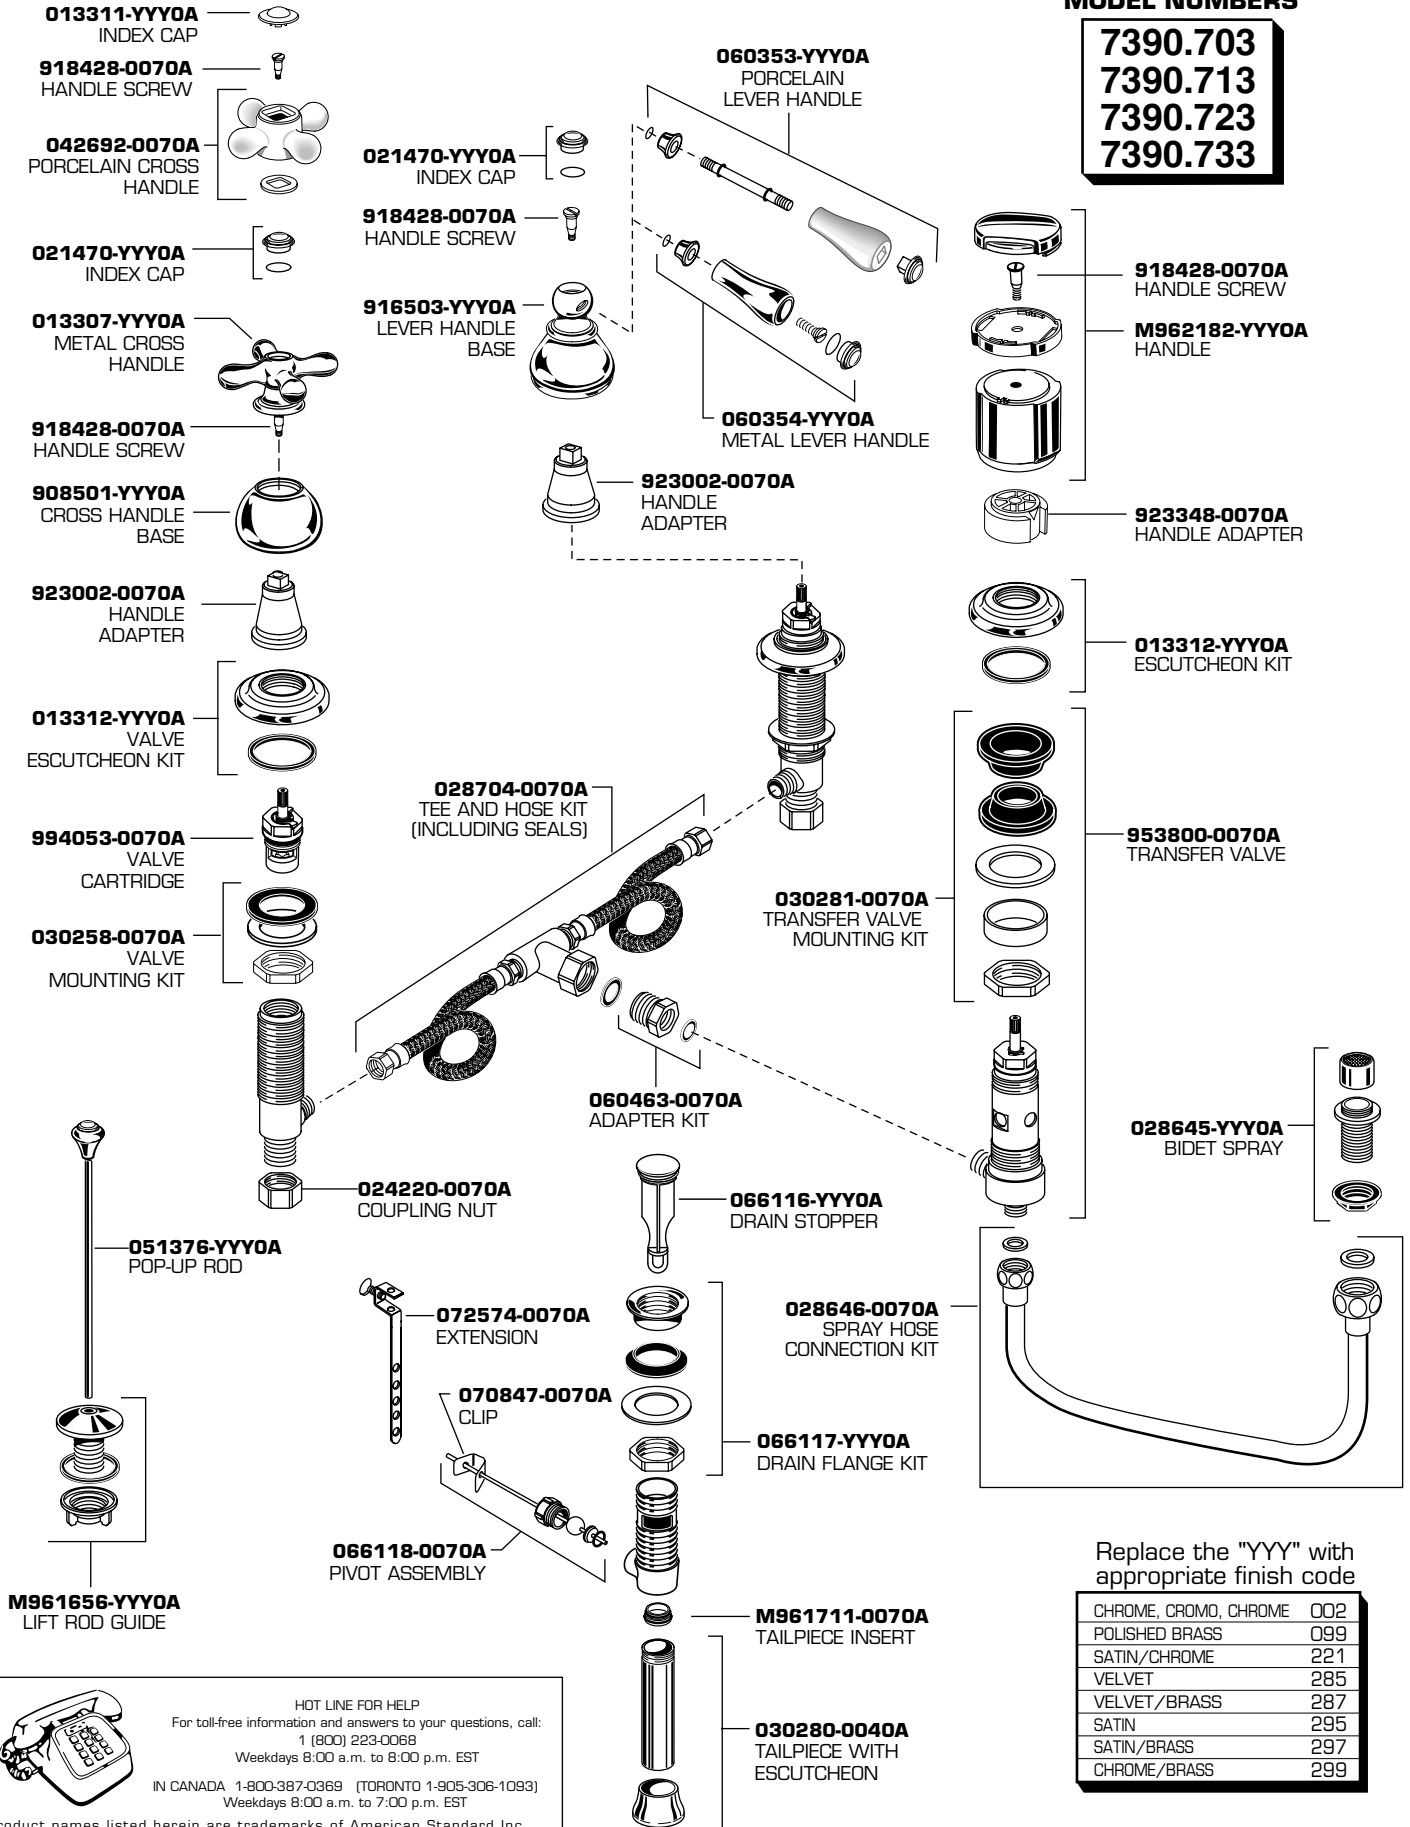

7390.703
7390.713
7390.723
7390.733

Replace the "YYY" with appropriate finish code

CHROME, CROMO, CHROME	002
POLISHED BRASS	099
SATIN/CHROME	221
VELVET	285
VELVET/BRASS	287
SATIN	295
SATIN/BRASS	297
CHROME/BRASS	299

HAMPTON

BIDET FITTING

MODEL NUMBERS

7391.703
7391.713
7391.723
7391.733

Replace the "YYY" with appropriate finish code

CHROME, CROMO, CHROME	002
POLISHED BRASS	099
SATIN/CHROME	221
VELVET	285
VELVET/BRASS	287
SATIN	295
SATIN/BRASS	297
CHROME/BRASS	299