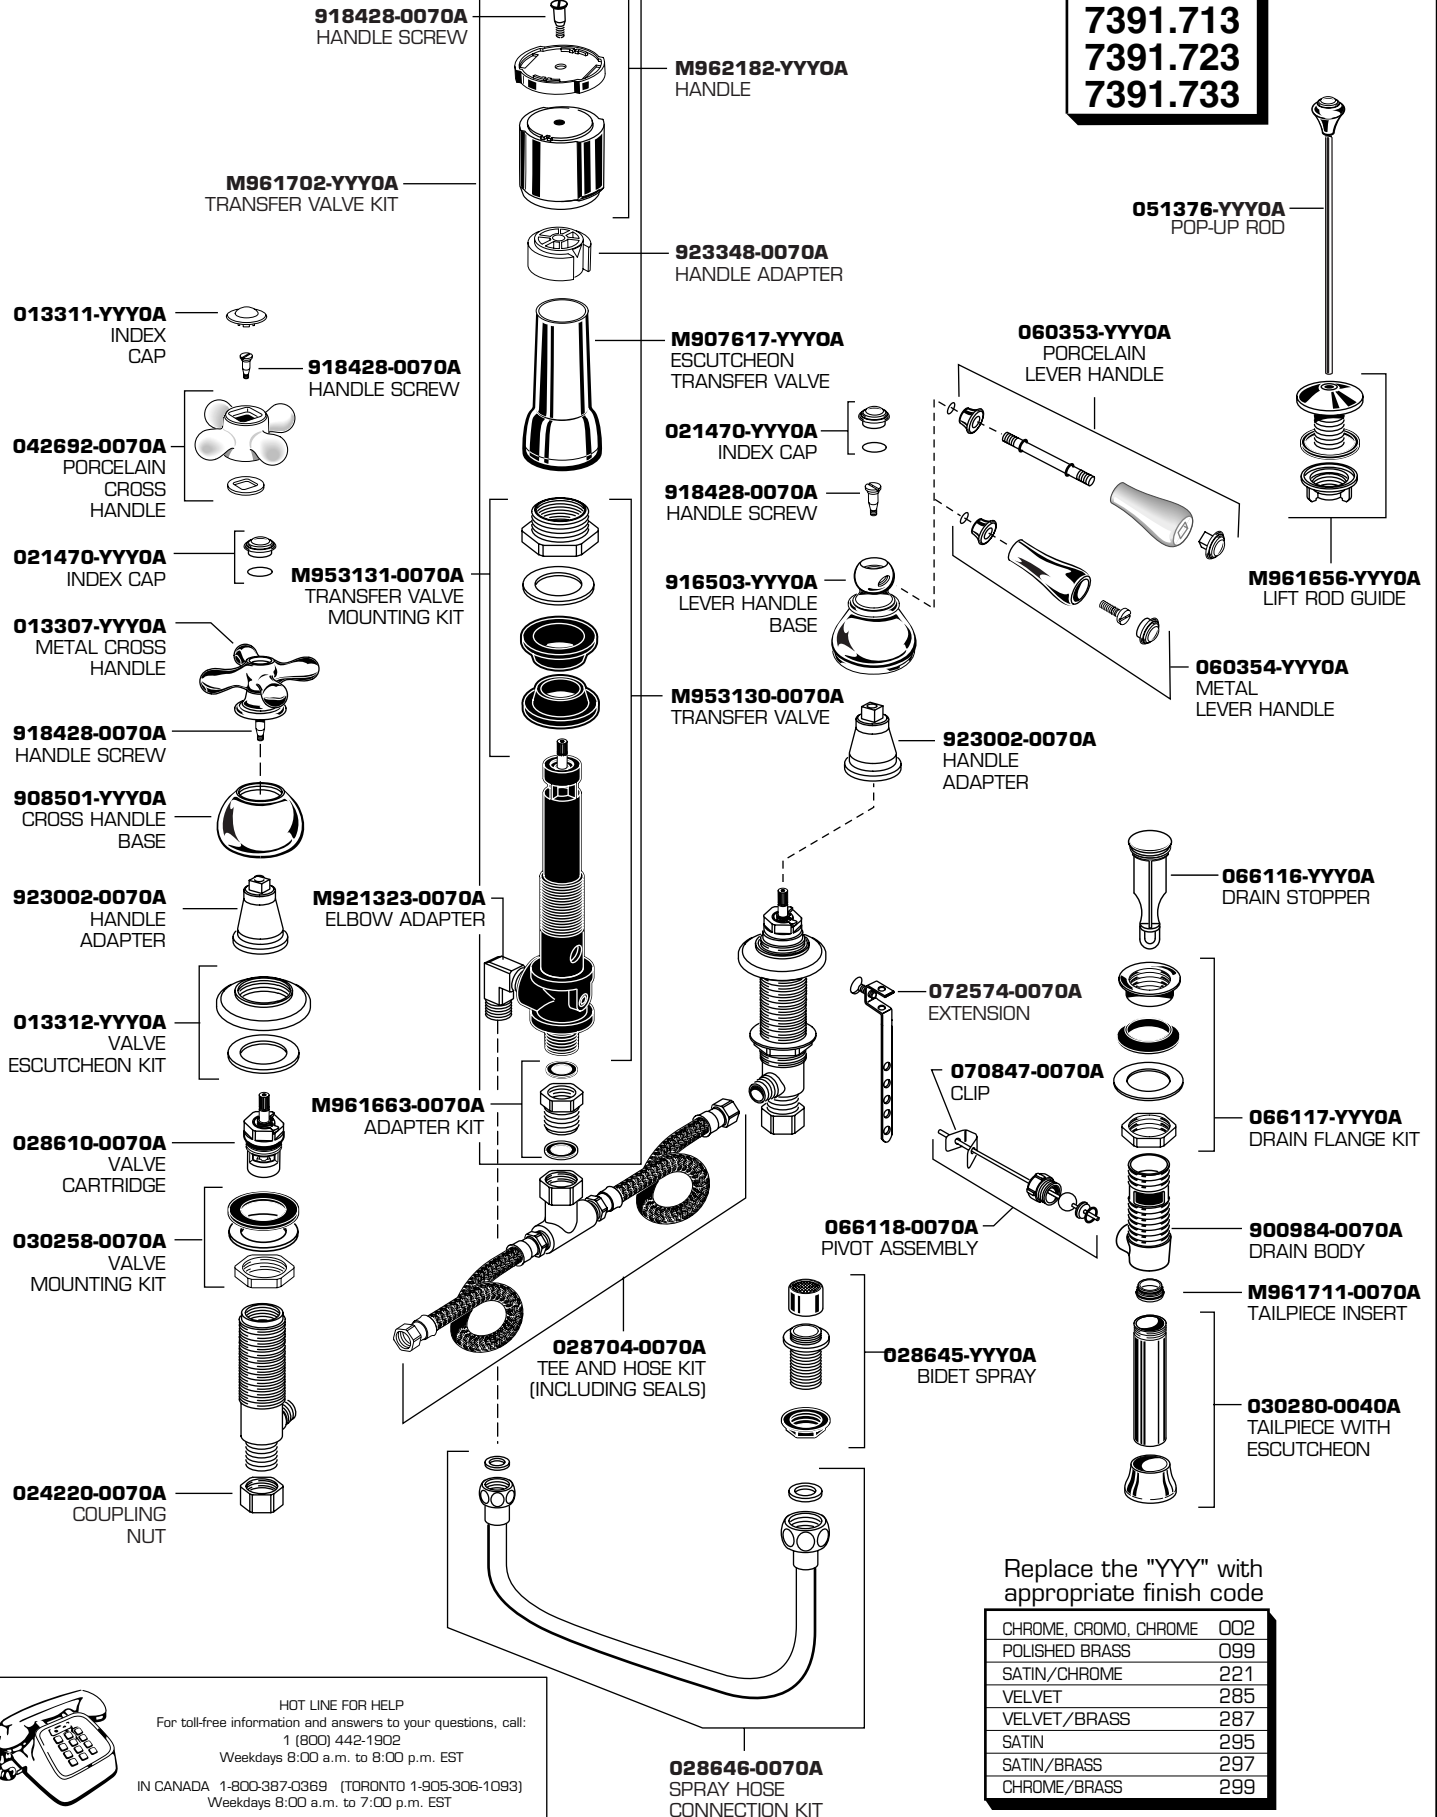

7390.703
7390.713
7390.723
7390.733

Replace the "YYY" with appropriate finish code

CHROME, CROMO, CHROME	002
POLISHED BRASS	099
SATIN/CHROME	221
VELVET	285
VELVET/BRASS	287
SATIN	295
SATIN/BRASS	297
CHROME/BRASS	299

HAMPTON

BIDET FITTING

MODEL NUMBERS

7391.703
7391.713
7391.723
7391.733

Replace the "YYY" with appropriate finish code

CHROME, CROMO, CHROME	002
POLISHED BRASS	099
SATIN/CHROME	221
VELVET	285
VELVET/BRASS	287
SATIN	295
SATIN/BRASS	297
CHROME/BRASS	299