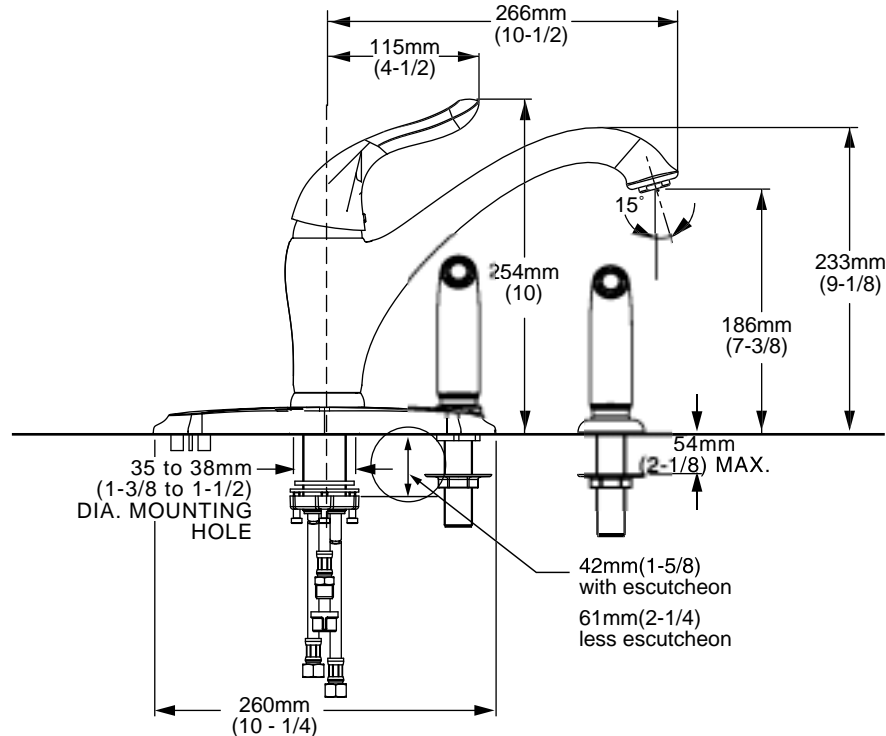

American Standard

LAKELAND™

SINGLE CONTROL KITCHEN FAUCET WITH CAST BRASS SPOUT MODEL NUMBER:

- 4114.001 Kitchen Faucet**
Color matched handspray. Escutcheon plate (use is optional).
- 4114.003 Kitchen Faucet**
Color matched handspray through escutcheon.

4114.001 Shown.

GENERAL DESCRIPTION:

Cast brass body and swivel spout. Metal escutcheon plate and metal lever handle. Washerless 40mm ceramic disc valve cartridge. 24" long braided flexible supply hose with 3/8" compression connections. 2.2 gpm/8.3L/min. maximum flow rate. Brass mounting shank with brass fixation ring. Model #4114.001 can be mounted with or without supplied escutcheon plate (escutcheon size 10-1/4"L x 2-1/2"W). Cap provided for less spray applications

Memory Position Valving: Allows user to turn valve on and off at preferred temperature setting without readjusting handle position each time.

Low Lead: Meets NSF Standard 61/Section 9 & Prop 65 lead requirements.

SUGGESTED SPECIFICATION:

Single control kitchen faucet shall feature a cast brass body and cast brass swivel spout. Metal escutcheon plate, and metal lever handle. Shall also feature washerless ceramic disc valve cartridge, and flexible hose supplies. Fitting shall be American Standard Model # 4114._. .