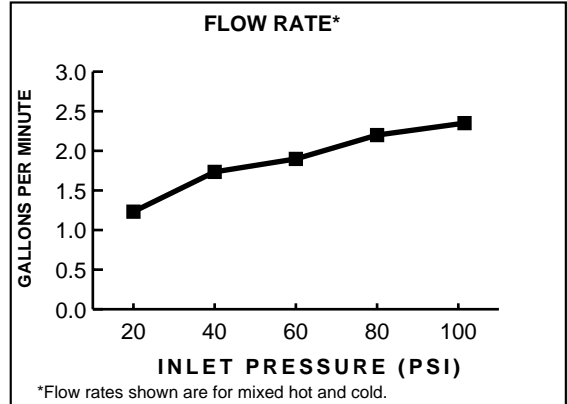

Product Number	Description	Finish Options	
		Polished Chrome	PVD Stainless Steel
		002	075
4114.001	Kitchen faucet. Handspray.		
4114.003	Kitchen faucet. Handspray through escutcheon.		

Meets the American Disabilities Act Guidelines and **ANSI A117.1** Requirements for the physically challenged.