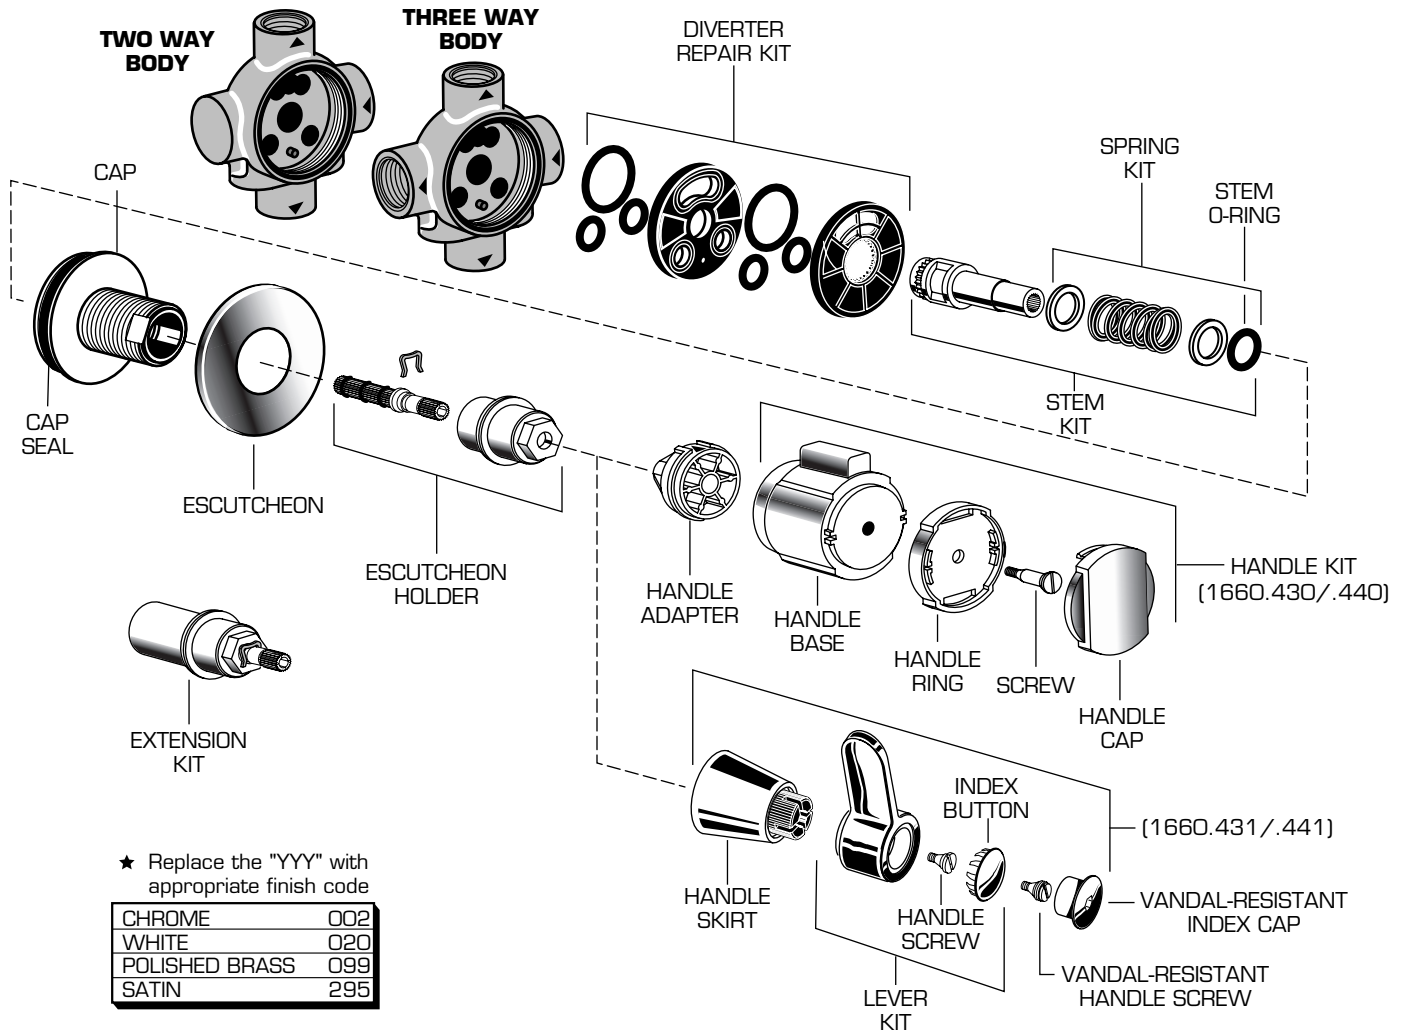

IN-WALL DIVERTER MODEL NUMBERS

THREE-WAY	TWO-WAY
1660.430	1660.440
1660.431	1660.441

★ Replace the "YYY" with appropriate finish code

CHROME	002
WHITE	020
POLISHED BRASS	099
SATIN	295

REPAIR PARTS	DESCRIPTION	PART NUMBER ★	PKG QTY
Valve Parts	Cap	051309-0070A	1
	Cap Seal	912647-0070A	1
	Stem O-Ring	912737-0070A	1
	Spring Kit	051310-0070A	1
	Stem Kit	060219-0070A	1
	Diverter Repair Kit	060220-0070A	1 Kit
Trim Parts	Escutcheon	012288-YYYOA	1
	Escutcheon Holder	954027-YYYOA	1
Handle Parts (1660.430/440)	Handle Adapter	923348-0070A	1
	Handle Kit	051313-YYYOA	1
	Handle Base	954026-YYYOA	1
	Handle Ring	909750-YYYOA	1
	Screw	077024-0070A	1
	Handle Cap	907065-YYYOA	1
Handle Parts (1660.431/441)	Handle Skirt	012157-YYYOA	1
	Lever Kit	012673-YYYOA	1
	Handle Screw	028611-0070A	3
	Index Button	012189-YYYOA	1
	Vandal-Resistant Screw	012253-0070A	2
	Vandal-Resistant Index Cap	012243-YYYOA	1
Miscellaneous	Extension Kit	963554-YYYOA	1