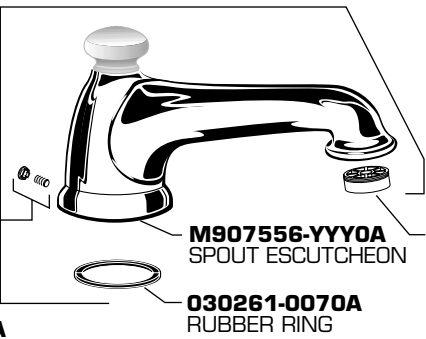

American Standard

**DECK-MOUNT  
BATH FILLER**

MODEL NUMBER

**2980  
2981**

Replace the "YYY" with appropriate finish code

CHROME	002
BLACKENED BRONZE	068
POL. BRASS	099
SATIN	295

- M962174-YYY0A**  
SPOUT KIT (2981)
- M962173-YYY0A**  
SPOUT KIT (2980)
- M962162-0070A**  
INDEX BUTTON (HOT)
- M962163-0070A**  
INDEX BUTTON (COLD)
- 918428-0070A**  
HANDLE SCREW
- M908505-YYY0A**  
ESCUTCHEON
- 918049-0070A**  
HANDLE ADAPTER
- M962171-0070A**  
DECK ADAPTER KIT
- 994053-0070A**  
VALVE
- 030258-0070A**  
VALVE MOUNTING KIT

- 030216-YYY0A**  
BUTTON & SCREW SET
- M962165-YYY0A**  
LEVER HANDLE

- M962172-0070A**  
TRANSFER ROD ASSEMBLY

- 030275-0070A**  
SHANK SLEEVE KIT

- 012668-0070A**  
SHANK KIT

- 012078-0070A**  
VALVE COUPLING KIT

- M907556-YYY0A**  
SPOUT ESCUTCHEON

- 030261-0070A**  
RUBBER RING

- M950034-0070A**  
TRANSFER KNOB

- 030278-0070A**  
TRANSFER SEAL KIT

- 030274-0070A**  
SHANK MOUNTING KIT

- 028679-0070A**  
TUBE & TEE ASSEMBLY

- 028667-0020A**  
HAND SHOWER HOSE

- 051343-0070A**  
HOSE KIT