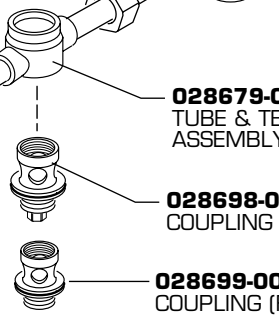

American Standard

**DECK-MOUNT  
BATH FILLER**

MODEL NUMBER

**2980  
2981**

Replace the "YYY" with appropriate finish code

CHROME	002
BLACKENED BRONZE	068
POL. BRASS	099
SATIN	295

- M962174-YYY0A**  
SPOUT KIT (2981)
- M962173-YYY0A**  
SPOUT KIT (2980)
- M962162-0070A**  
INDEX BUTTON (HOT)
- M962163-0070A**  
INDEX BUTTON (COLD)
- 918428-0070A**  
HANDLE SCREW
- M908505-YYY0A**  
ESCUTCHEON
- 918049-0070A**  
HANDLE ADAPTER
- M962171-0070A**  
DECK ADAPTER KIT
- 994053-0070A**  
VALVE
- 030258-0070A**  
VALVE MOUNTING KIT

- 030216-YYY0A**  
BUTTON & SCREW SET
- M962165-YYY0A**  
LEVER HANDLE

- M962172-0070A**  
TRANSFER ROD ASSEMBLY

- 030275-0070A**  
SHANK SLEEVE KIT

- 012668-0070A**  
SHANK KIT

- 012078-0070A**  
VALVE COUPLING KIT

- M907556-YYY0A**  
SPOUT ESCUTCHEON

- 030261-0070A**  
RUBBER RING

- M950034-0070A**  
TRANSFER KNOB

- 030278-0070A**  
TRANSFER SEAL KIT

- 030274-0070A**  
SHANK MOUNTING KIT

- 028679-0070A**  
TUBE & TEE ASSEMBLY

- 028667-0020A**  
HAND SHOWER HOSE

- 051343-0070A**  
HOSE KIT