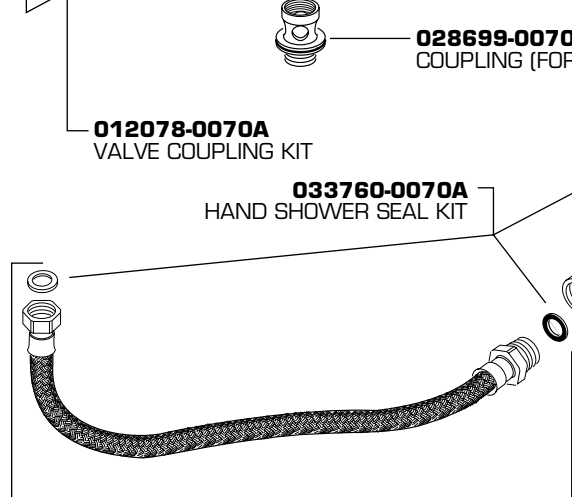

American Standard

**DECK-MOUNT  
BATH FILLER**

MODEL NUMBER

**2980  
2981**

Replace the "YYY" with appropriate finish code

CHROME	002
BLACKENED BRONZE	068
POL. BRASS	099
SATIN	295

- M962174-YYY0A**  
SPOUT KIT (2981)
- M962173-YYY0A**  
SPOUT KIT (2980)
- M962162-0070A**  
INDEX BUTTON (HOT)
- M962163-0070A**  
INDEX BUTTON (COLD)
- 918428-0070A**  
HANDLE SCREW
- M908505-YYY0A**  
ESCUTCHEON
- 918049-0070A**  
HANDLE ADAPTER
- M962171-0070A**  
DECK ADAPTER KIT
- 994053-0070A**  
VALVE
- 030258-0070A**  
VALVE MOUNTING KIT

- 030216-YYY0A**  
BUTTON & SCREW SET
- M962165-YYY0A**  
LEVER HANDLE

- M962172-0070A**  
TRANSFER ROD ASSEMBLY

- 030275-0070A**  
SHANK SLEEVE KIT

- 012668-0070A**  
SHANK KIT

- 012078-0070A**  
VALVE COUPLING KIT

- M907556-YYY0A**  
SPOUT ESCUTCHEON

- 030261-0070A**  
RUBBER RING

- M950034-0070A**  
TRANSFER KNOB

- 030278-0070A**  
TRANSFER SEAL KIT

- 030274-0070A**  
SHANK MOUNTING KIT

- 028679-0070A**  
TUBE & TEE ASSEMBLY

- 028667-0020A**  
HAND SHOWER HOSE

- 051343-0070A**  
HOSE KIT