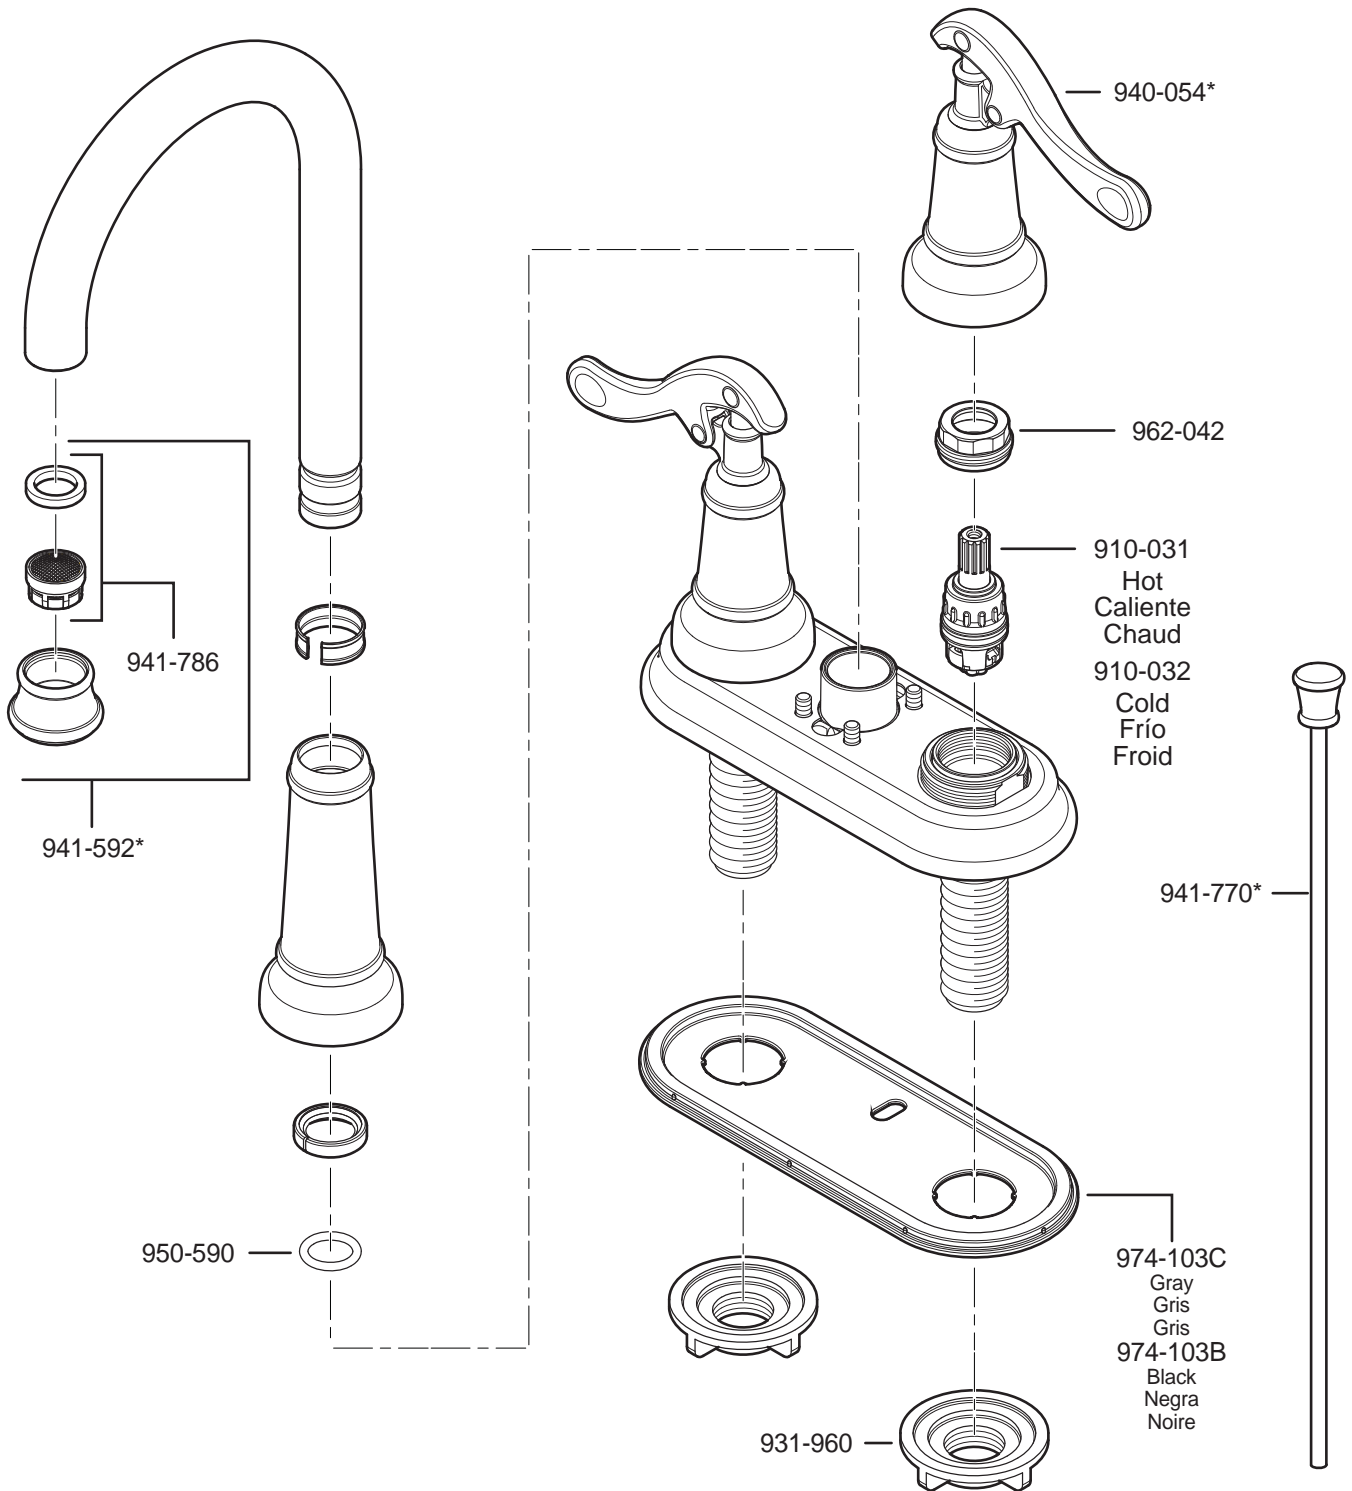

PARTS EXPLOSION

43 Series Ashfield™ Collection 4" Centerset Lavatory Faucet

FINISHES \* Indicates Finish

A Polished Chrome	L Satin Stainless	T Biscuit
B Black	M Almond	U Rustic Bronze
D PVD Polished Nickel	N Antique Bronze	V PVD Polished Brass
E Rustic Pewter	P Polished Brass	W White
J PVD Brushed Nickel	Q Satin Brass	Y Tuscan Bronze
G Velvet Aged Bronze	R Copper	Z Oil-Rubbed Bronze
K Satin Nickel	S Stainless Steel	