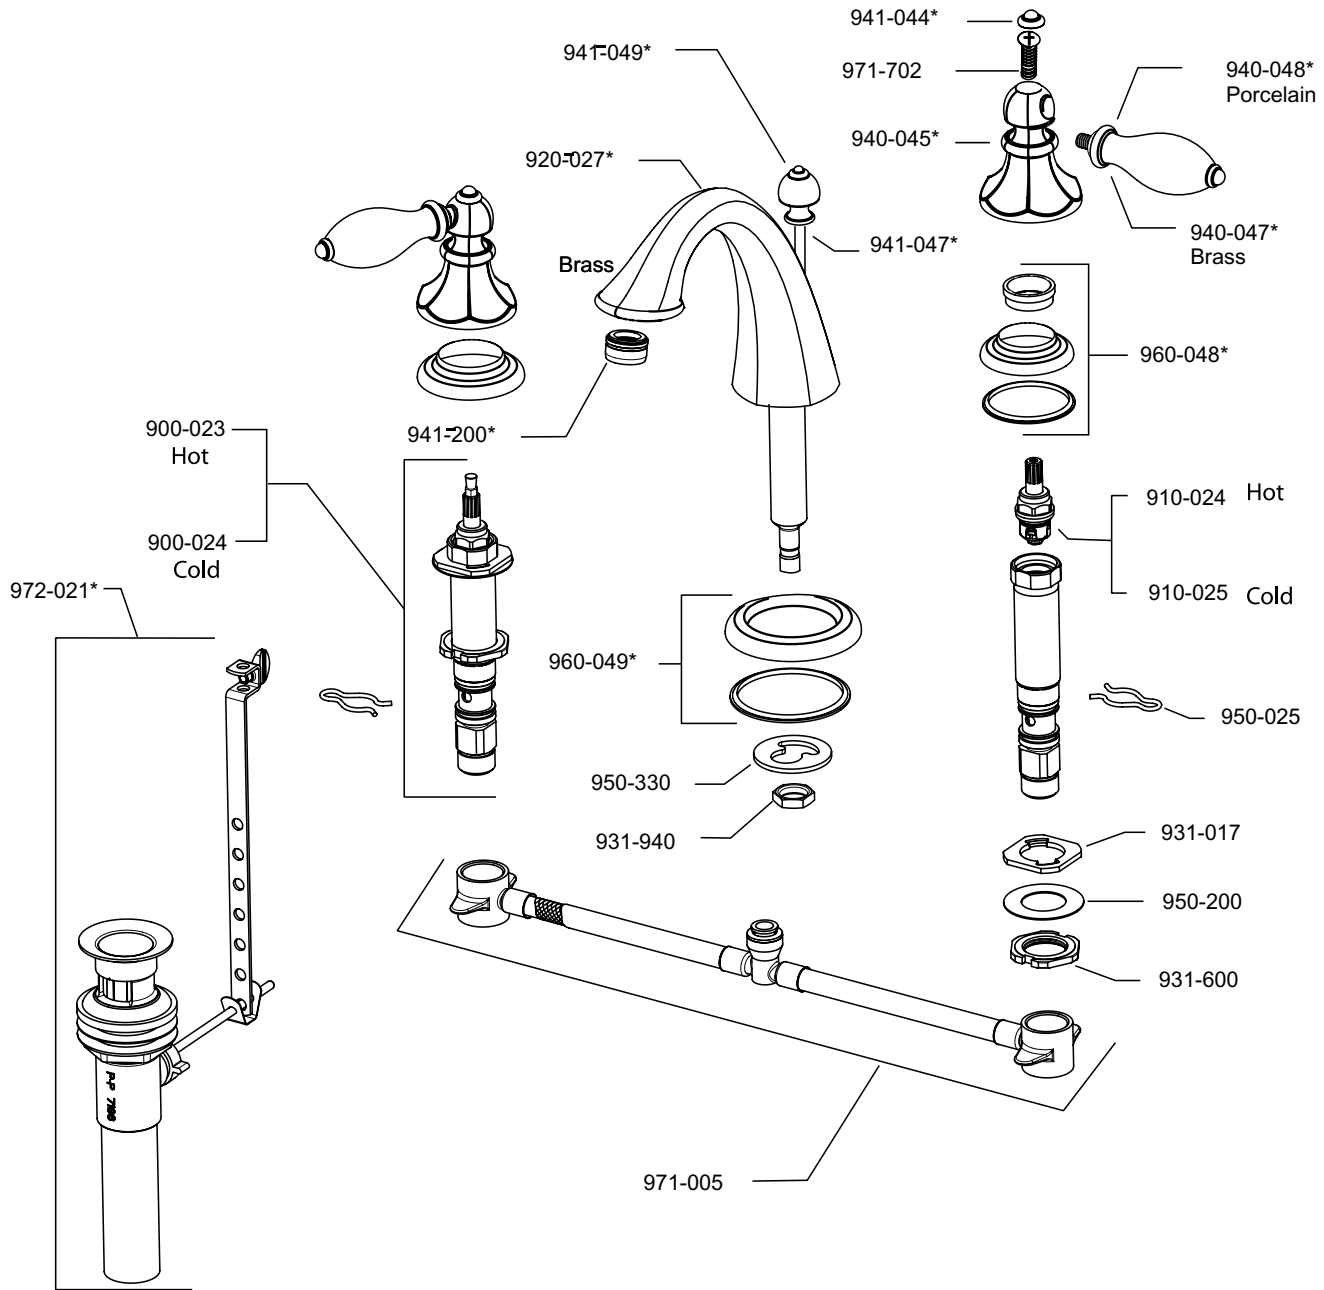

PARTS EXPLOSION

49 Series Catalina™ 8"-15" Widespread Lavatory Faucet

FINISHES * Indicates Finish

- | | | |
|-----------------------|-------------------|----------------------|
| A Polished Chrome | L Satin Stainless | S Stainless Steel |
| B Black | M Almond | T Biscuit |
| E Rustic Pewter | N Antique Bronze | U Rustic Bronze |
| D PVD Polished Nickel | P Polished Brass | V PVD Polished Brass |
| J PVD Brushed Nickel | Q Satin Brass | W White |
| K Satin Nickel | R Copper | Z Oil-Rubbed Bronze |

All finishes not available on all parts

1-800-PFAUCET www.pricepfister.com
 19701 DaVinci, Lake Forest, CA 92610

Price Pfister®
 Pf freshest Ideas in Pf faucets.

10/20/05