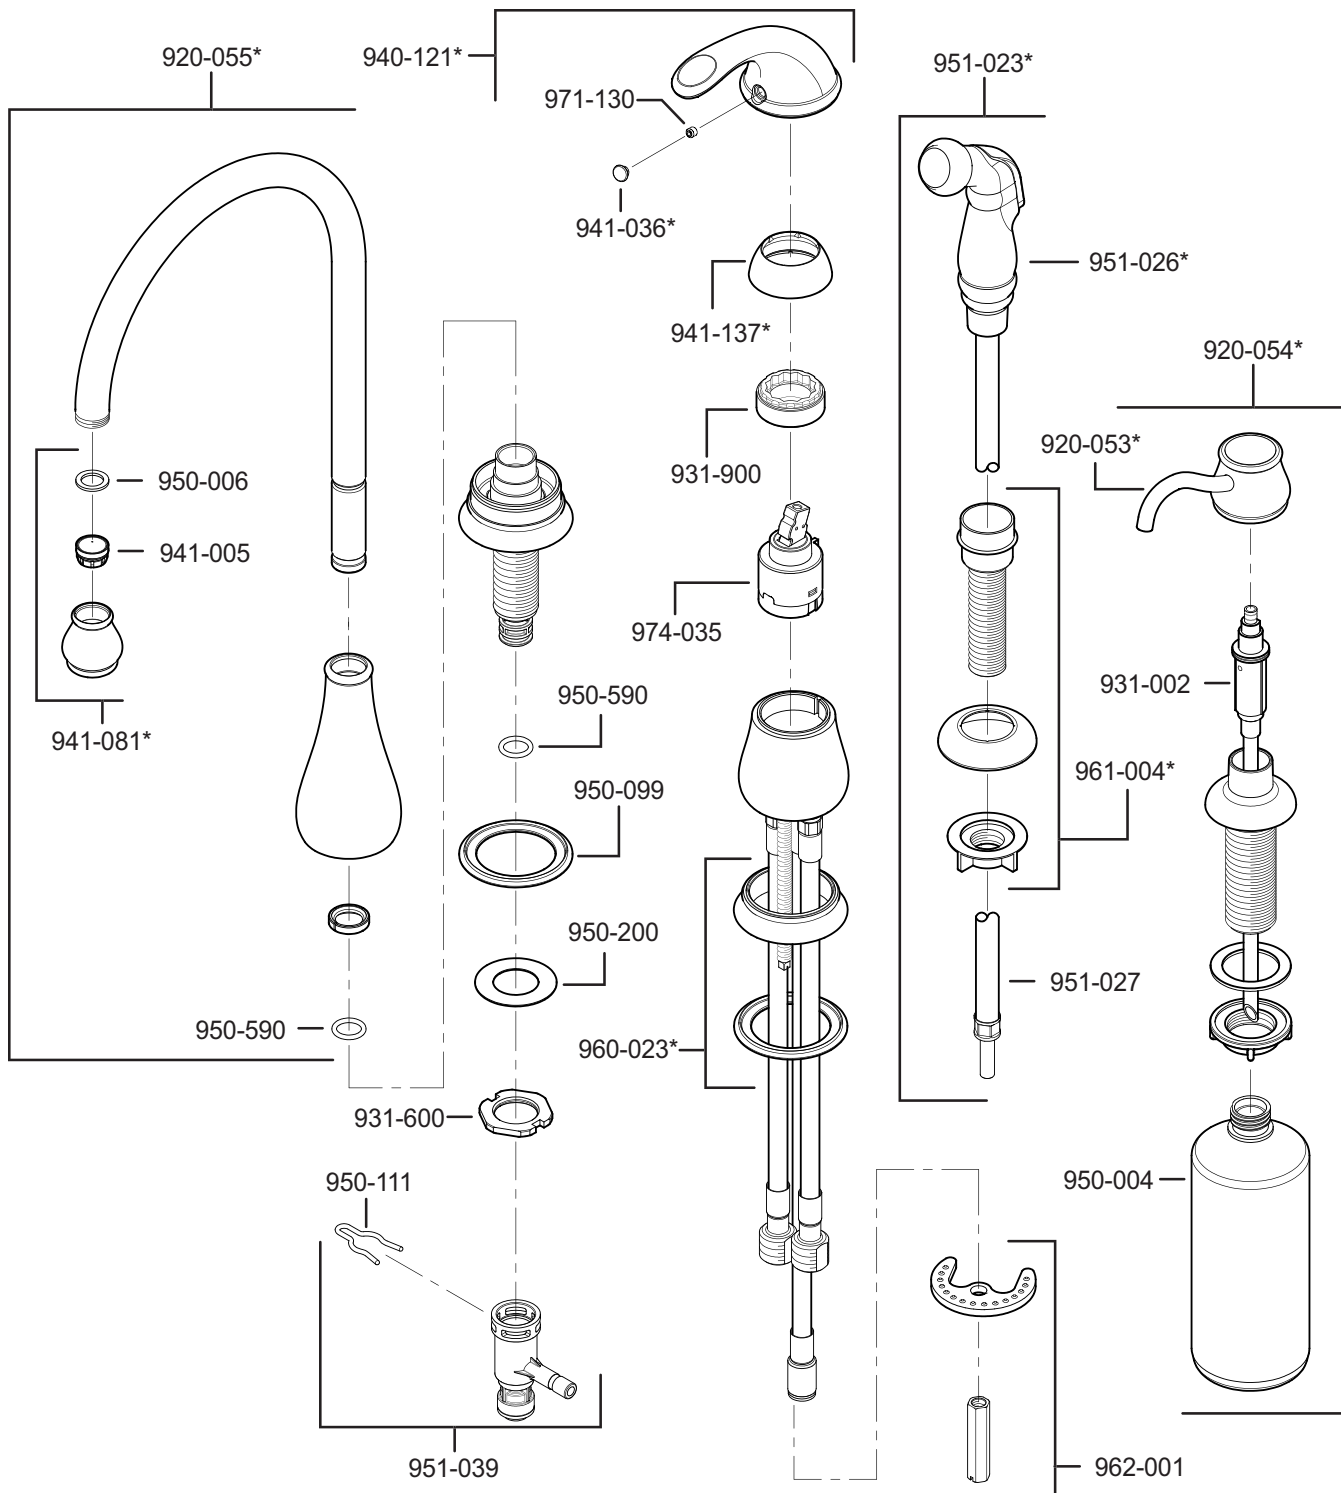

PARTS EXPLOSION

26 Series Treviso™ Kitchen Faucet

FINISHES * Indicates Finish

A Polished Chrome	L Satin Stainless	S Stainless Steel
B Black	M Almond	T Biscuit
E Rustic Pewter	N Antique Bronze	U Rustic Bronze
D PVD Polished Nickel	P Polished Brass	V PVD Polished Brass
J PVD Brushed Nickel	Q Satin Brass	W White
K Satin Nickel	R Copper	Z Oil-Rubbed Bronze

All finishes not available on all parts

1-800-PFAUCET www.pricepfinder.com
19701 DaVinci, Lake Forest, CA 92610

Price Pfister®
Pf freshest Ideas in Pf faucets.

10/14/05