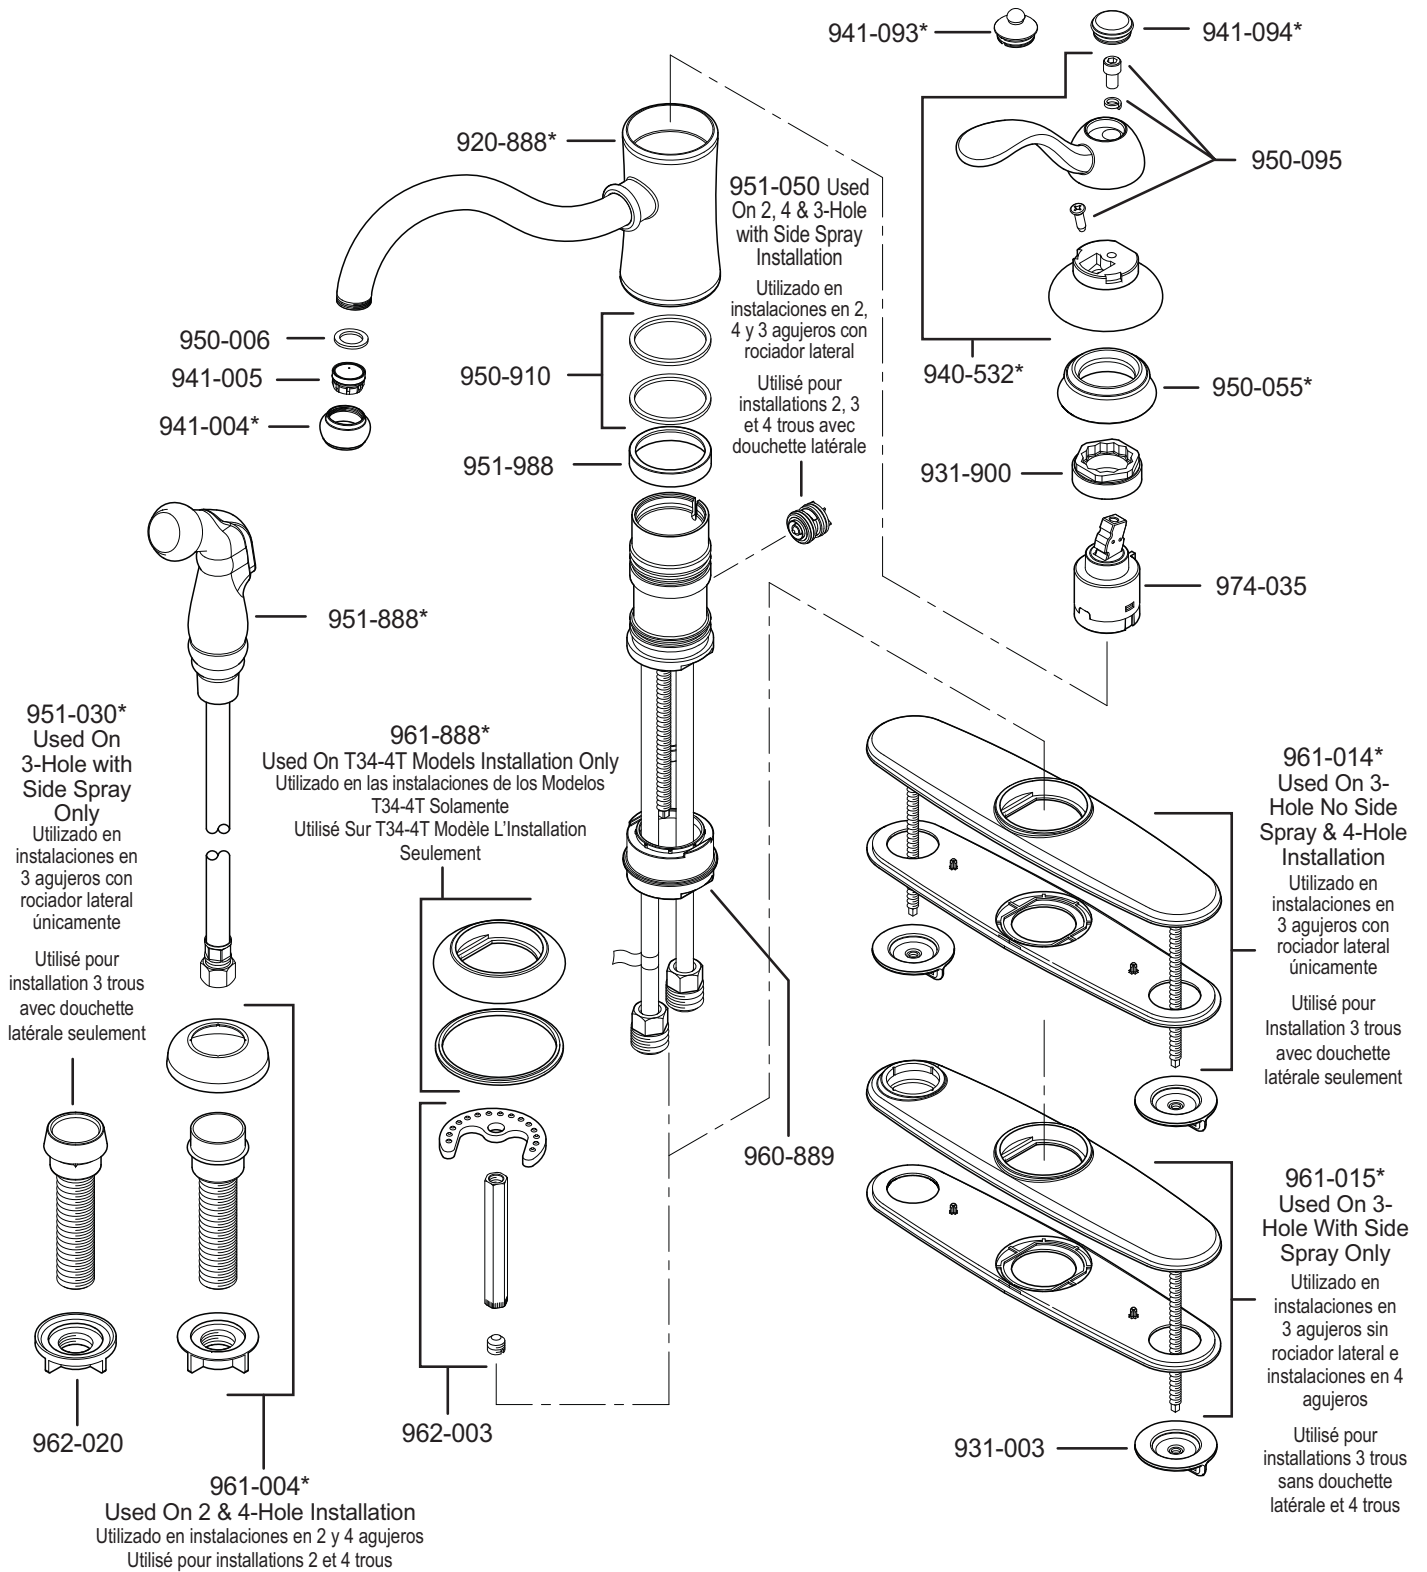

# PARTS EXPLOSION

## 34 Series Marielle™ Collection Single-Control Kitchen Faucet

**FINISHES \* Indicates Finish**

A Polished Chrome	M Almond	U Rustic Bronze
B Black	N Antique Bronze	V PVD Polished Brass
E Rustic Pewter	P Polished Brass	W White
D PVD Polished Nickel	Q Satin Brass	Y Tuscan Bronze
J PVD Brushed Nickel	R Copper	Z Oil-Rubbed Bronze
K Satin Nickel	S Stainless Steel	
L Satin Stainless	T Biscuit	

All finishes not available on all parts

1-800-PFAUCET [www.pricepfister.com](http://www.pricepfister.com)  
19701 DaVinci, Lake Forest, CA 92610

07/15/08

**Price Pfister**