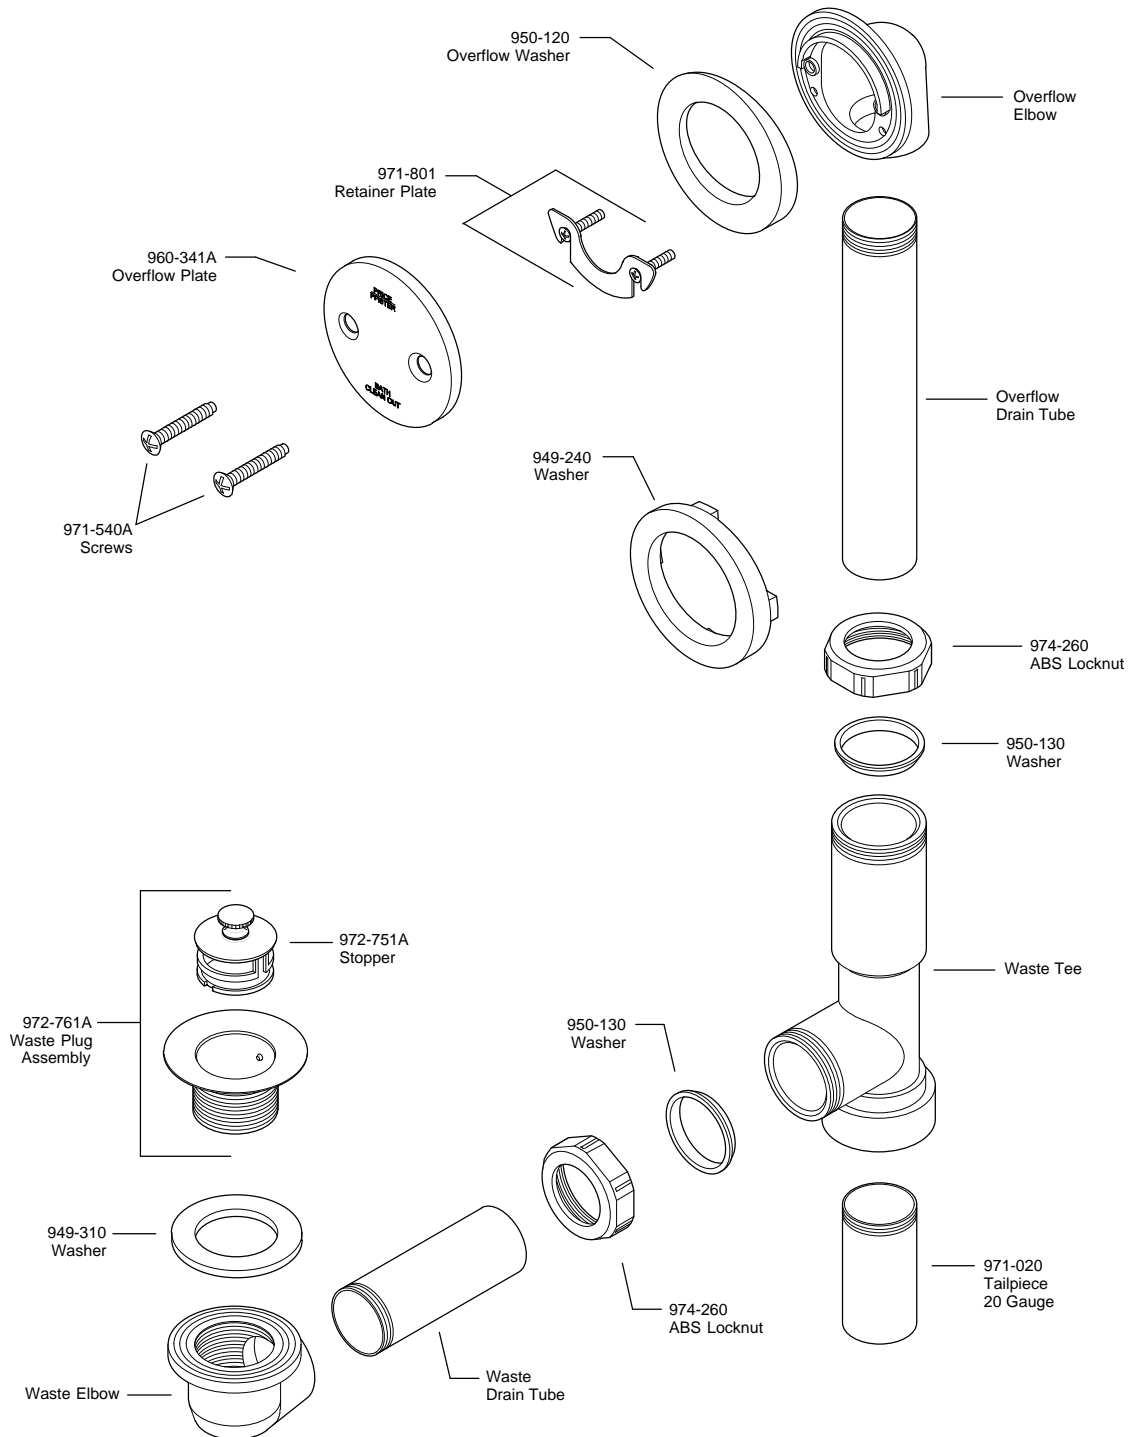

# PARTS EXPLOSION

## 18 Series ABS Turn Stop Type Waste & Overflow

**FINISHES \* Indicates Finish**

A Polished Chrome	M Almond	U Rustic Bronze
B Black	N Antique Bronze	V PVD Polished Brass
E Rustic Pewter	P Polished Brass	W White
D PVD Polished Nickel	Q Satin Brass	Y Tuscan Bronze
J PVD Brushed Nickel	R Copper	Z Oil-Rubbed Bronze
K Satin Nickel	S Stainless Steel	
L Satin Stainless	T Biscuit	

All finishes not available on all parts

1-800-PFAUCET [www.pricepfaucet.com](http://www.pricepfaucet.com)  
19701 DaVinci, Lake Forest, CA 92610

07/15/08

**Price Pfister**