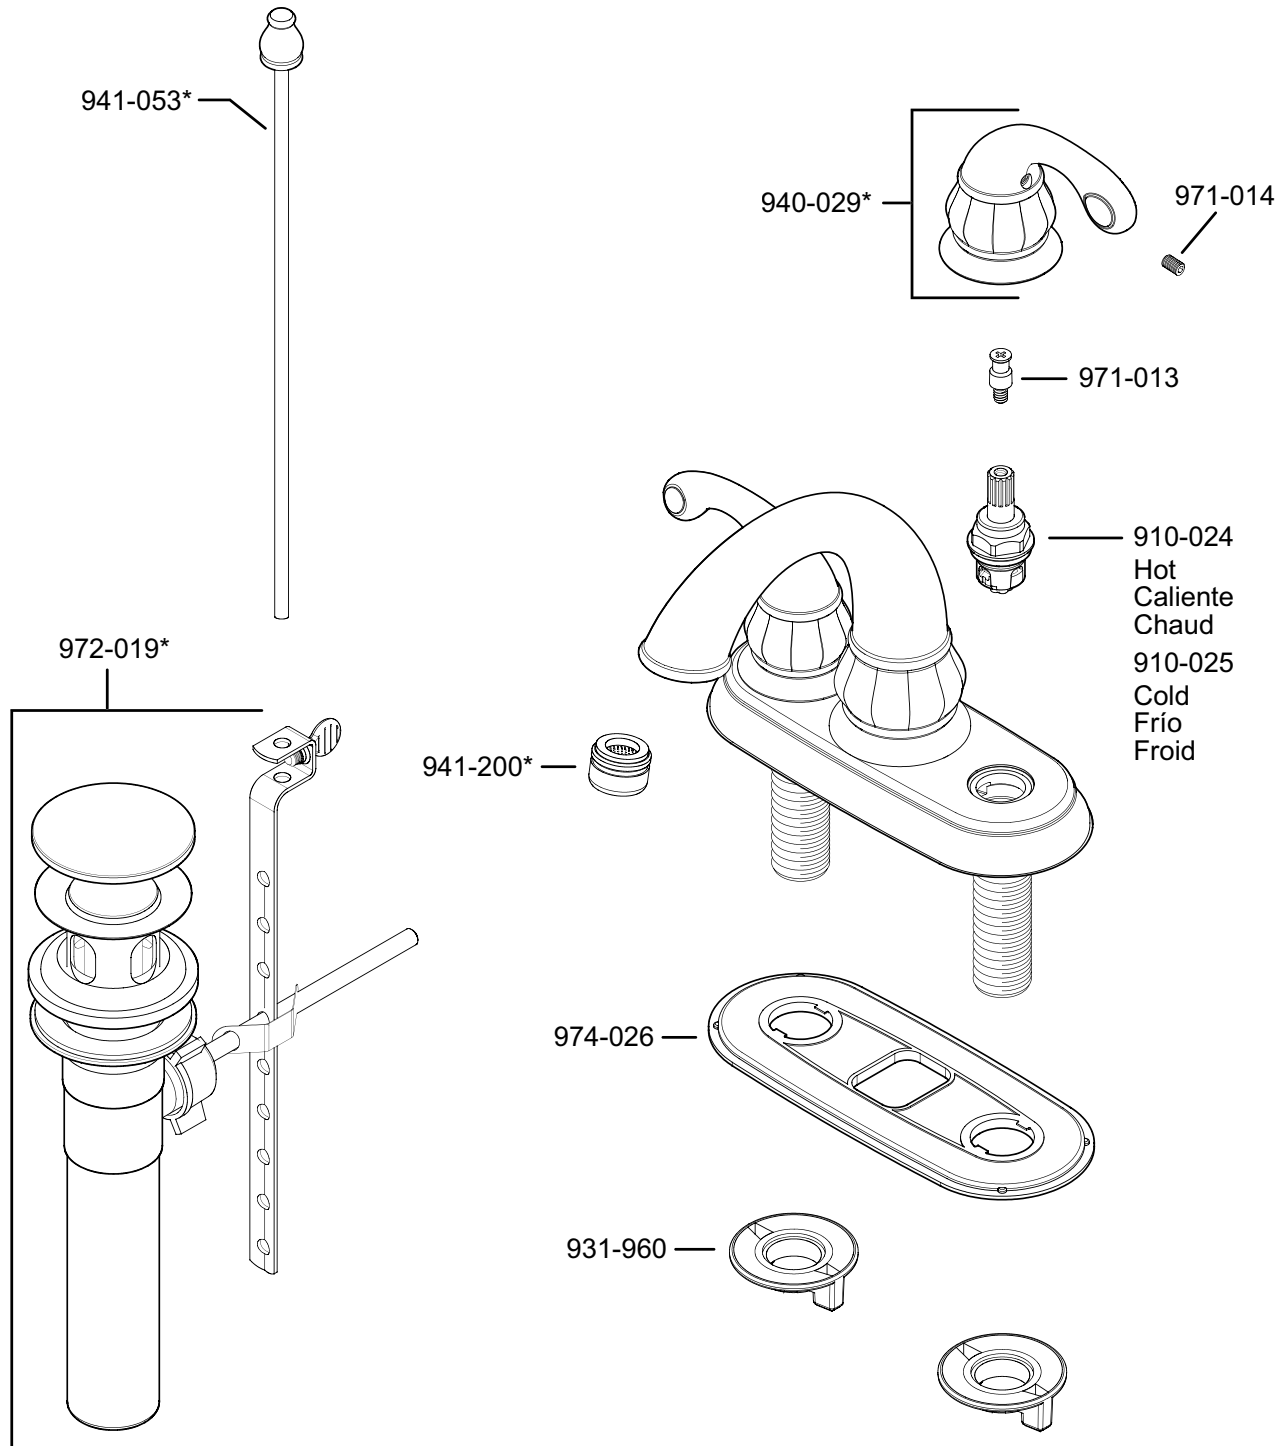

PARTS EXPLOSION

48 Series Treviso™ Collection 4" Centerset Lavatory Faucet

FINISHES * Indicates Finish

A Polished Chrome	L Satin Stainless	S Stainless Steel
B Black	M Almond	T Biscuit
E Rustic Pewter	N Antique Bronze	U Rustic Bronze
D PVD Polished Nickel	P Polished Brass	V PVD Polished Brass
J PVD Brushed Nickel	Q Satin Brass	W White
K Satin Nickel	R Copper	Z Oil-Rubbed Bronze