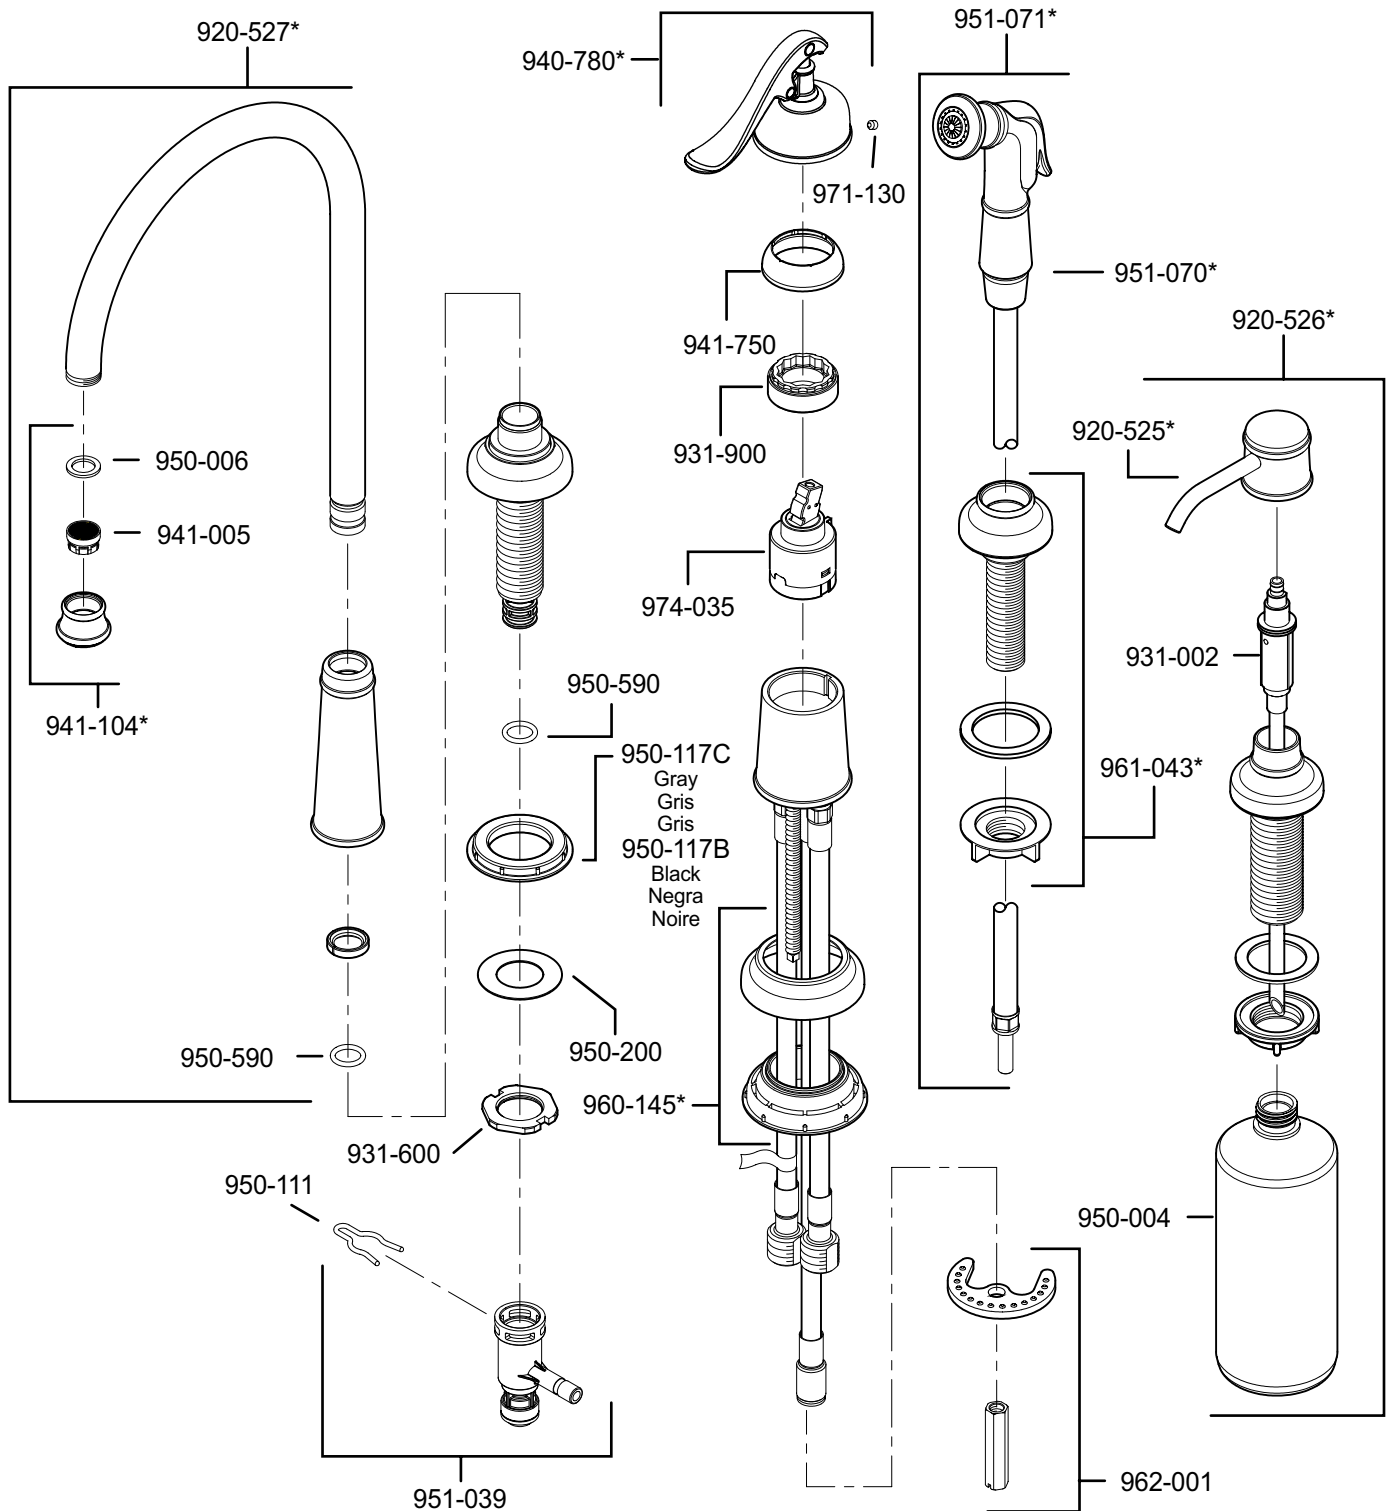

PARTS EXPLOSION

26 Series Ashfield™ Kitchen Faucet

FINISHES * Indicates Finish

A Polished Chrome	L Satin Stainless	S Stainless Steel
B Black	M Almond	T Biscuit
E Rustic Pewter	N Antique Bronze	U Rustic Bronze
D PVD Polished Nickel	P Polished Brass	V PVD Polished Brass
J PVD Brushed Nickel	Q Satin Brass	W White
K Satin Nickel	R Copper	Z Oil-Rubbed Bronze

All finishes not available on all parts

1-800-PFAUCET www.pricepfinder.com
19701 DaVinci, Lake Forest, CA 92610

Price Pfister®

Pf Pfreshest Ideas in Pfaucets.

10/20/05