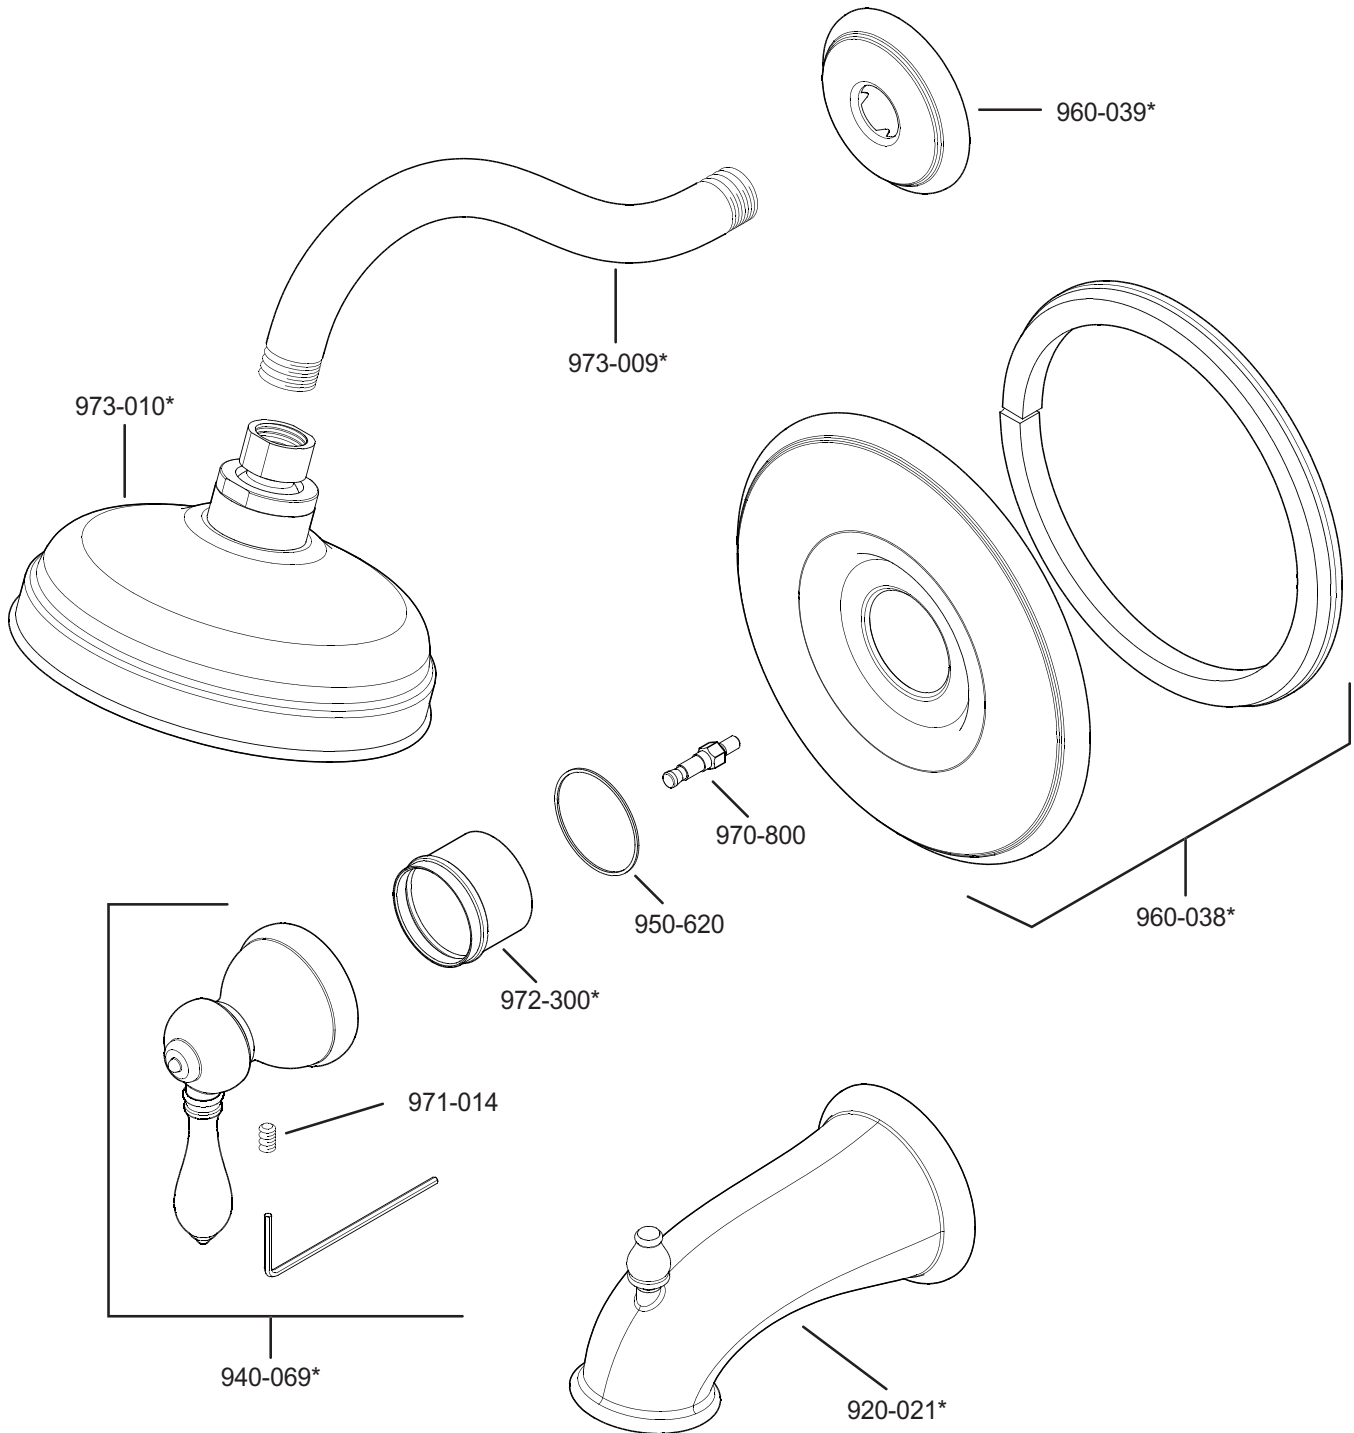

PARTS EXPLOSION

808 Series Marielle™ Tub & Shower Trim

FINISHES * Indicates Finish

A Polished Chrome	L Satin Stainless	S Stainless Steel
B Black	M Almond	T Biscuit
E Rustic Pewter	N Antique Bronze	U Rustic Bronze
D PVD Polished Nickel	P Polished Brass	V PVD Polished Brass
J PVD Brushed Nickel	Q Satin Brass	W White
K Satin Nickel	R Copper	Z Oil-Rubbed Bronze