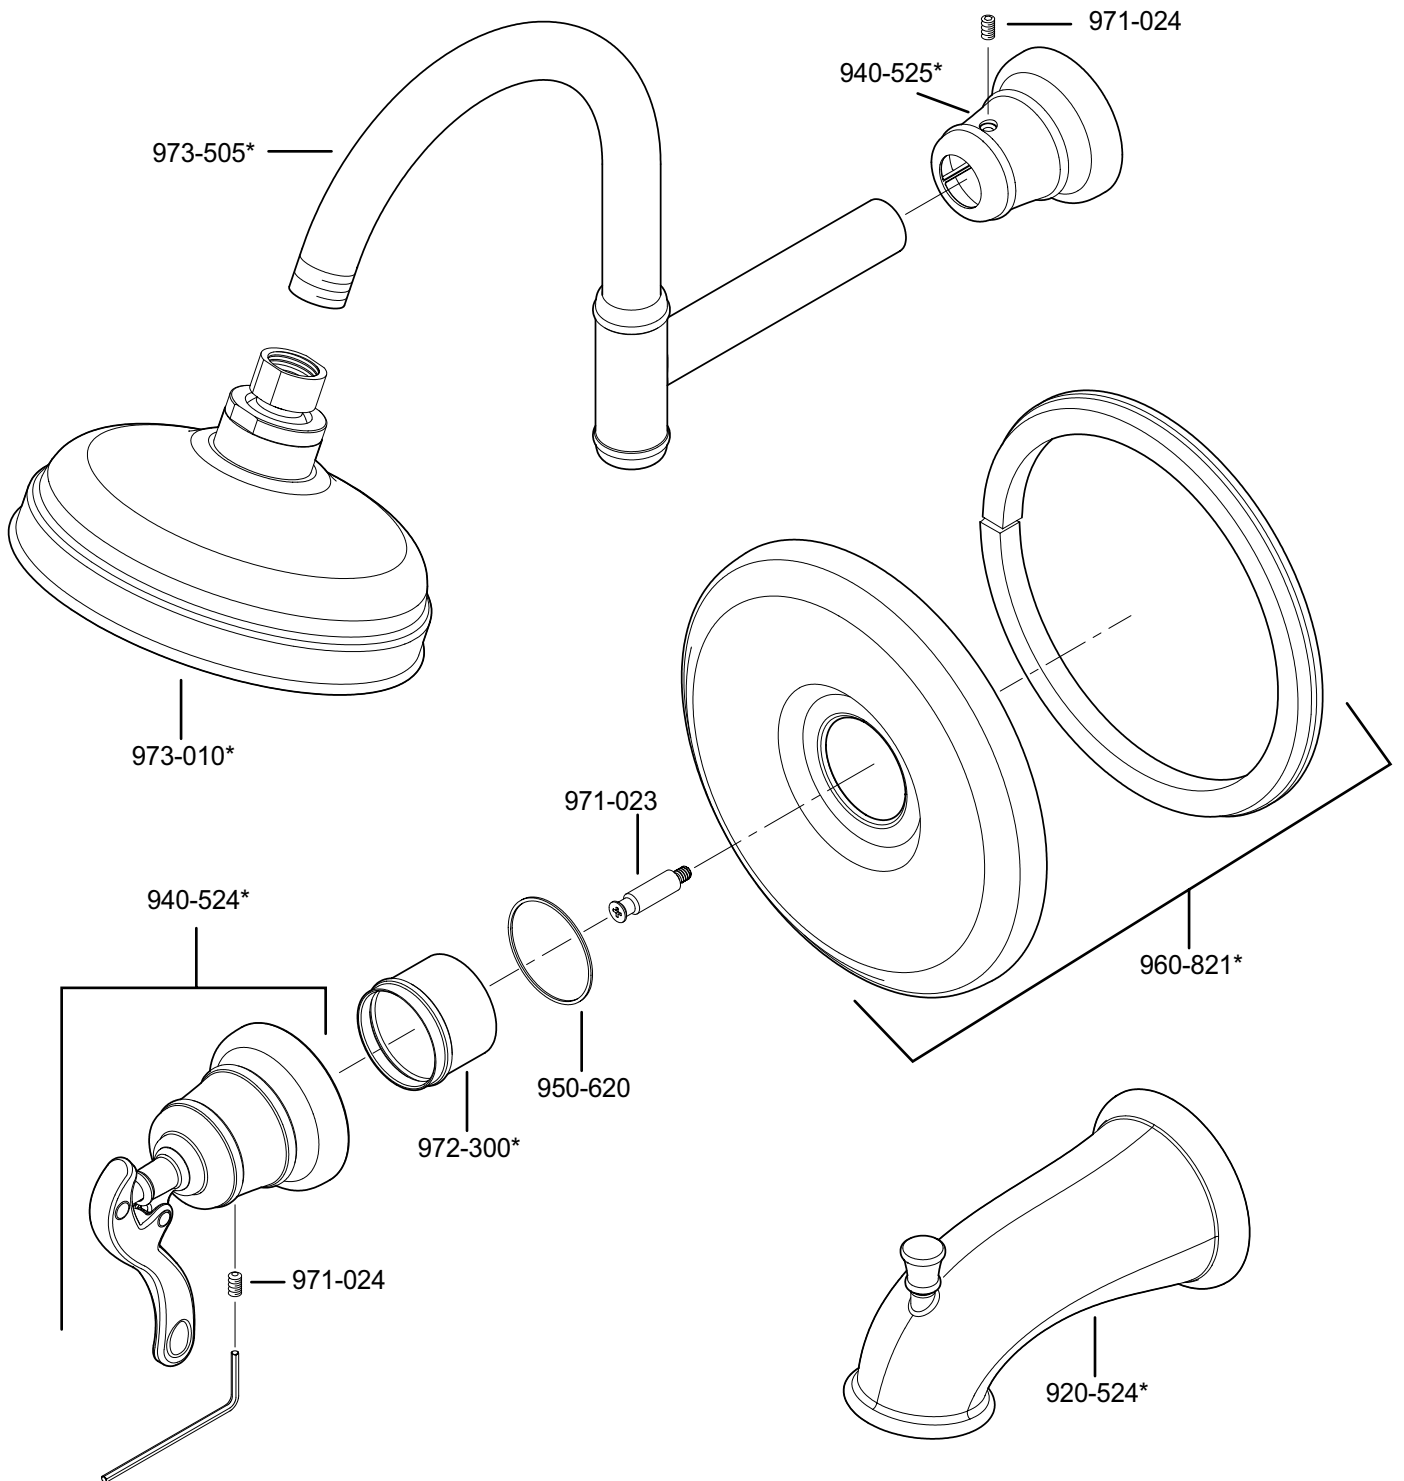

PARTS EXPLOSION

808 Series Ashfield™ Tub & Shower Trim

FINISHES * Indicates Finish

A Polished Chrome	L Satin Stainless	S Stainless Steel
B Black	M Almond	T Biscuit
E Rustic Pewter	N Antique Bronze	U Rustic Bronze
D PVD Polished Nickel	P Polished Brass	V PVD Polished Brass
J PVD Brushed Nickel	Q Satin Brass	W White
K Satin Nickel	R Copper	Z Oil-Rubbed Bronze