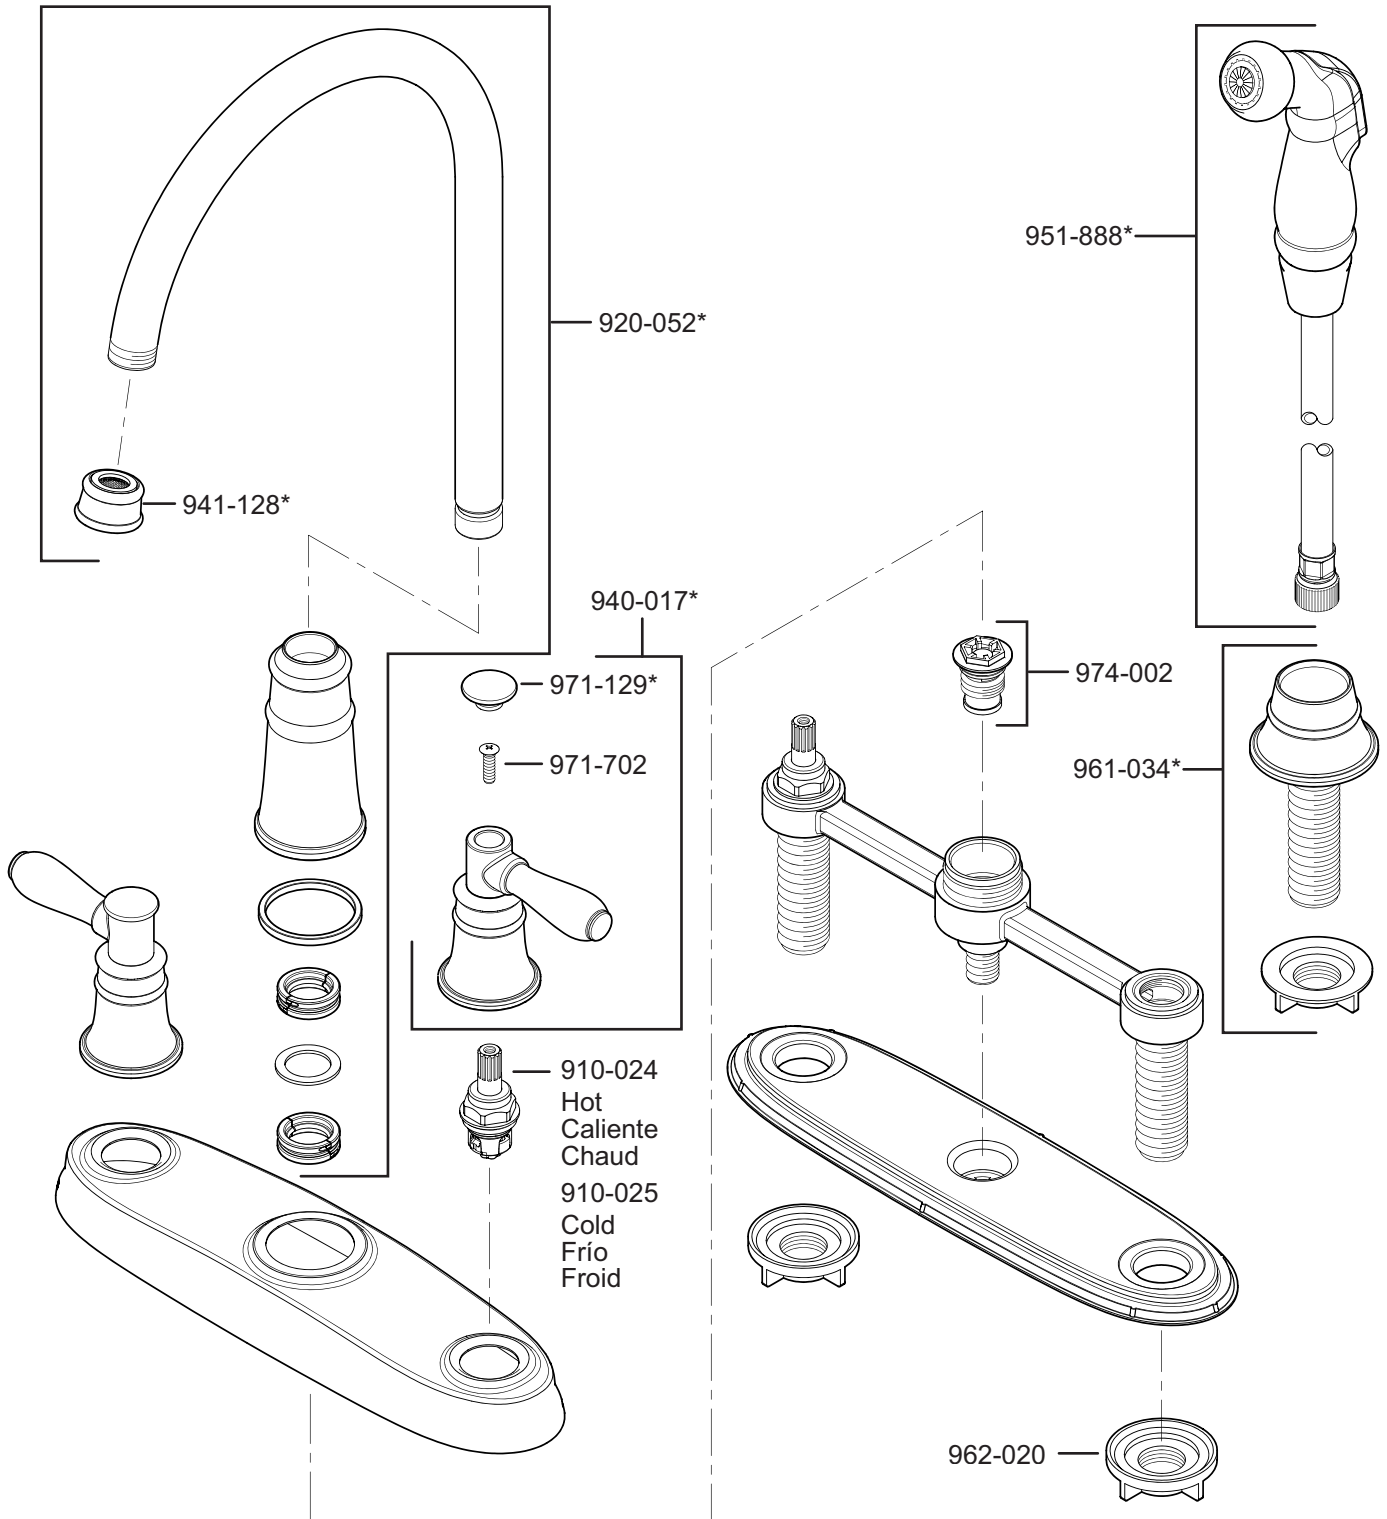

PARTS EXPLOSION

36 Series Harbor™ Collection Two-Handle Kitchen Faucet

FINISHES * Indicates Finish

A Polished Chrome	M Almond	U Rustic Bronze
B Black	N Antique Bronze	V PVD Polished Brass
E Rustic Pewter	P Polished Brass	W White
D PVD Polished Nickel	Q Satin Brass	Y Tuscan Bronze
J PVD Brushed Nickel	R Copper	Z Oil-Rubbed Bronze
K Satin Nickel	S Stainless Steel	
L Satin Stainless	T Biscuit	