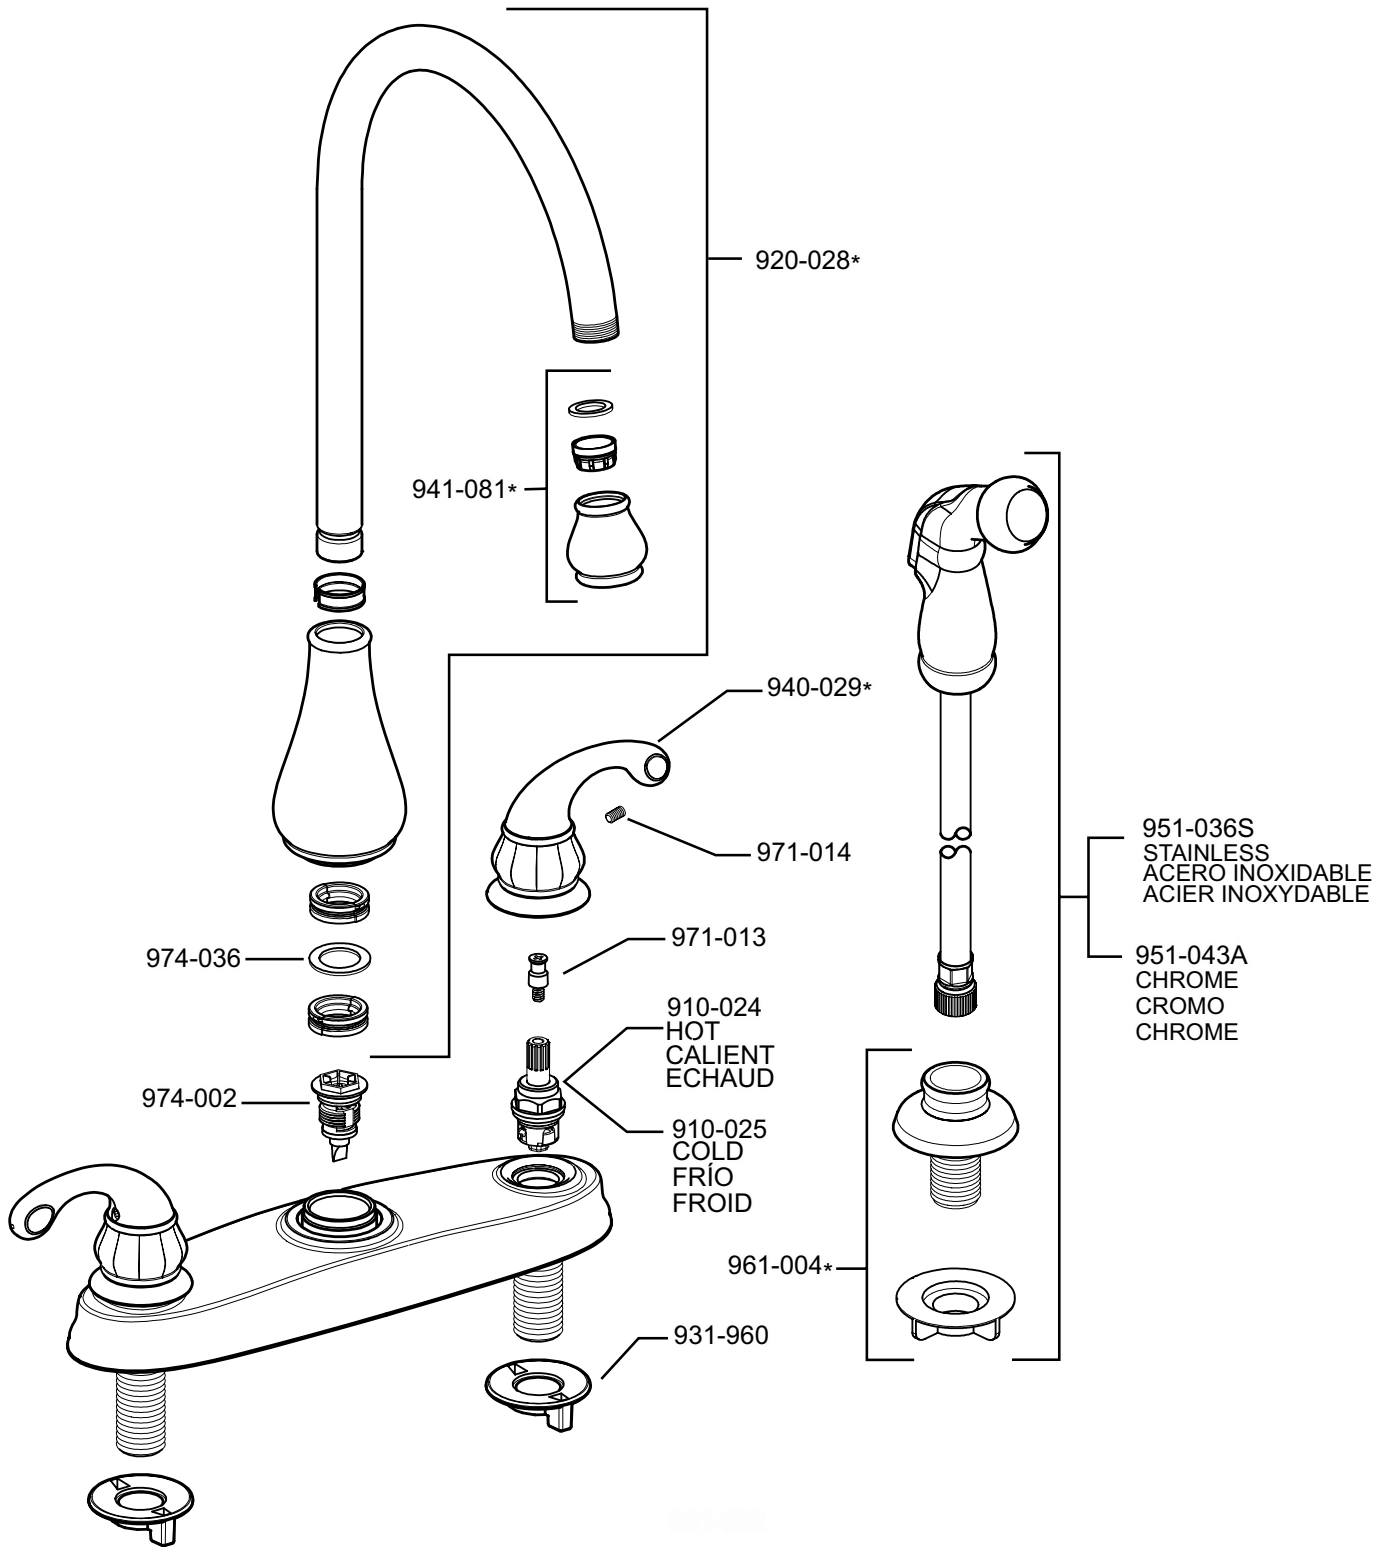

# PARTS EXPLOSION

## 36 Series Treviso™ Collection Two-Handle Kitchen Faucet

**FINISHES** \* Indicates Finish

- |                       |                   |                      |
|-----------------------|-------------------|----------------------|
| A Polished Chrome     | L Satin Stainless | S Stainless Steel    |
| B Black               | M Almond          | T Biscuit            |
| E Rustic Pewter       | N Antique Bronze  | U Rustic Bronze      |
| D PVD Polished Nickel | P Polished Brass  | V PVD Polished Brass |
| J PVD Brushed Nickel  | Q Satin Brass     | W White              |
| K Satin Nickel        | R Copper          | Z Oil-Rubbed Bronze  |